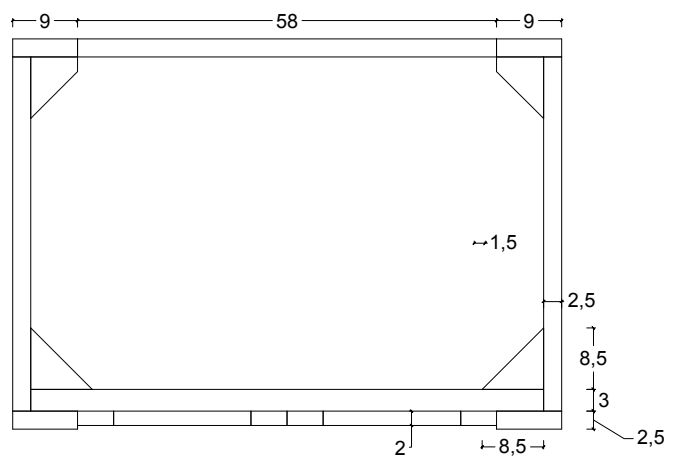

PERSPECTIVE  
(FRONT)

PERSPECTIVE  
(BACK)

Confidential All Right Reserved. No manufacturing or distribution with out permission of E&T Horizons, USA

DESCRIPTION :	SIZE :	REVIEWED BY :	PREPARED BY :	DATE :	REVISED DATE :	PAGE :
SIGNIFICADO LEGS 30" W SOFT CLOSE ST-BT-30	76 * 54 * 81 Cm		E&T Horizons	04 NOV 2017		1

FRONT VIEW

SIDE VIEW

BACK VIEW

TOP VIEW

Confidential All Right Reserved. No manufacturing or distribution with out permission of E&T Horizons, USA

DESCRIPTION :	SIZE :	REVIEWED BY :	PREPARED BY :	DATE :	REVISED DATE :	PAGE :
SIGNIFICADO LEGS 30" W SOFT CLOSE ST-BT-30	76 * 54 * 81 Cm		E&T Horizons	04 NOV 2017		2