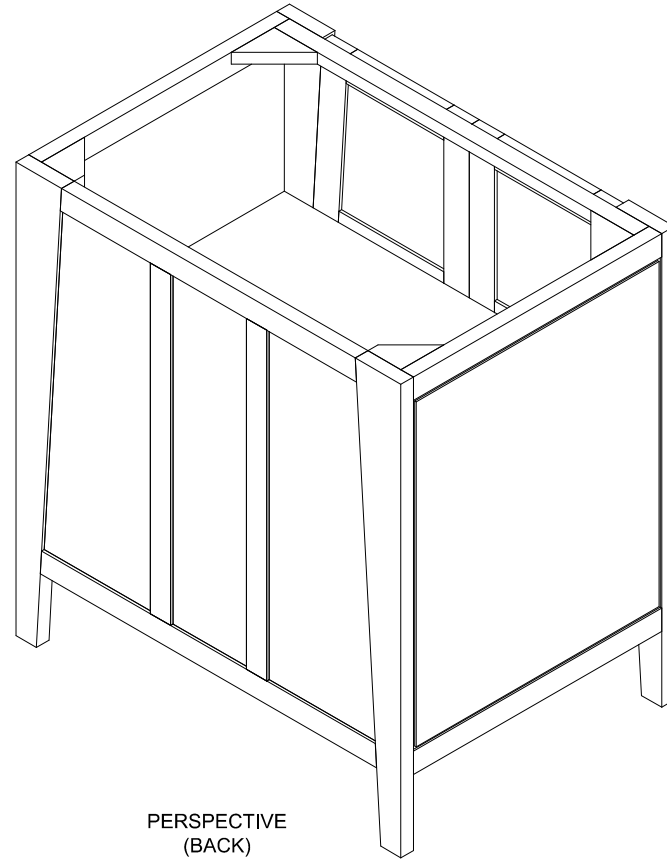

PERSPECTIVE  
(FRONT)

PERSPECTIVE  
(BACK)

Confidential All Right Reserved. No manufacturing or distribution with out permission of E&T Horizons, USA

DESCRIPTION :	SIZE :	REVIEWED BY :	PREPARED BY :	DATE :	REVISED DATE :	PAGE :
SIGNIFICADO LEGS 30" W SOFT CLOSE ST-BT-30	76 * 54 * 81 Cm		E&T Horizons	04 NOV 2017		1

FRONT VIEW

SIDE VIEW

BACK VIEW

TOP VIEW

Confidential All Right Reserved. No manufacturing or distribution with out permission of E&T Horizons, USA

DESCRIPTION :	SIZE :	REVIEWED BY :	PREPARED BY :	DATE :	REVISED DATE :	PAGE :
SIGNIFICADO LEGS 30" W SOFT CLOSE ST-BT-30	76 * 54 * 81 Cm		E&T Horizons	04 NOV 2017		2