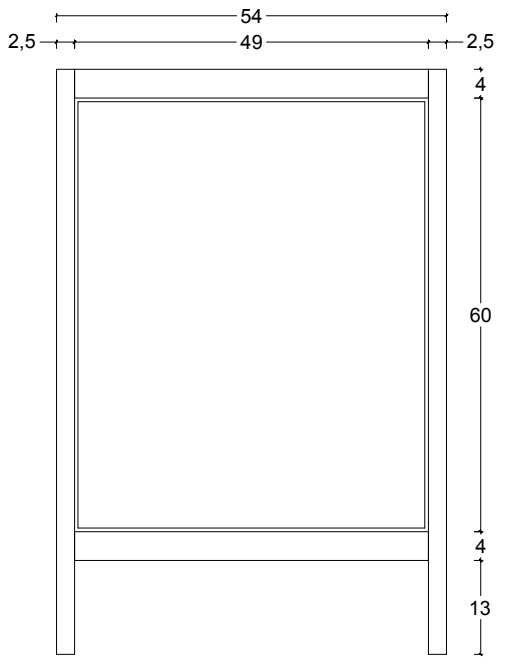

PERSPECTIVE  
(FRONT)

PERSPECTIVE  
(BACK)

Confidential All Right Reserved. No manufacturing or distribution with out permission of E&T Horizons, USA

DESCRIPTION :	SIZE :	REVIEWED BY :	PREPARED BY :	DATE :	REVISED DATE :	PAGE :
SIGNIFICADO LEGS 30" W SOFT CLOSE ST-BT-30	76 * 54 * 81 Cm		E&T Horizons	04 NOV 2017		1

FRONT VIEW

SIDE VIEW

BACK VIEW

TOP VIEW

Confidential All Right Reserved. No manufacturing or distribution with out permission of E&T Horizons, USA

DESCRIPTION :	SIZE :	REVIEWED BY :	PREPARED BY :	DATE :	REVISED DATE :	PAGE :
SIGNIFICADO LEGS 30" W SOFT CLOSE ST-BT-30	76 * 54 * 81 Cm		E&T Horizons	04 NOV 2017		2