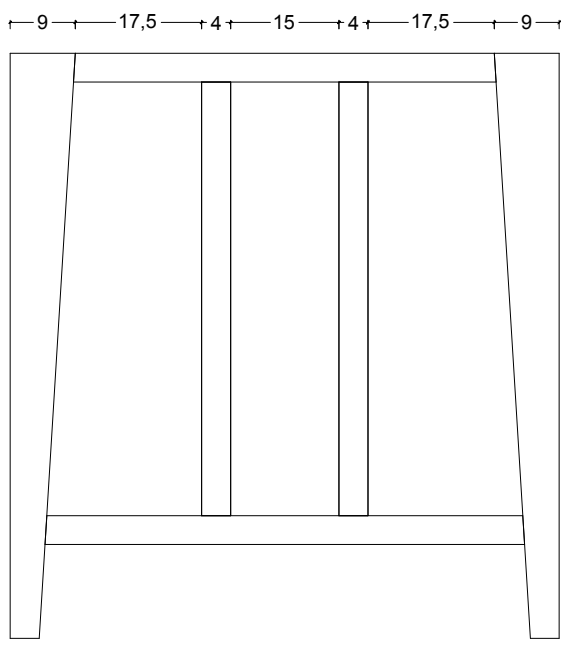

PERSPECTIVE  
(FRONT)

PERSPECTIVE  
(BACK)

Confidential All Right Reserved. No manufacturing or distribution with out permission of E&T Horizons, USA

DESCRIPTION :	SIZE :	REVIEWED BY :	PREPARED BY :	DATE :	REVISED DATE :	PAGE :
SIGNIFICADO LEGS 30" W SOFT CLOSE ST-BT-30	76 * 54 * 81 Cm		E&T Horizons	04 NOV 2017		1

FRONT VIEW

SIDE VIEW

BACK VIEW

TOP VIEW

Confidential All Right Reserved. No manufacturing or distribution with out permission of E&T Horizons, USA

DESCRIPTION :	SIZE :	REVIEWED BY :	PREPARED BY :	DATE :	REVISED DATE :	PAGE :
SIGNIFICADO LEGS 30" W SOFT CLOSE ST-BT-30	76 * 54 * 81 Cm		E&T Horizons	04 NOV 2017		2