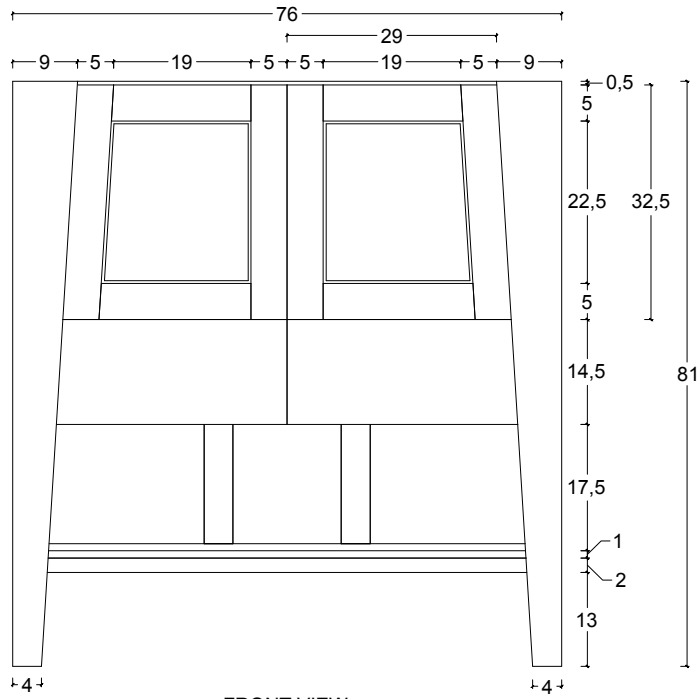

PERSPECTIVE  
(FRONT)

PERSPECTIVE  
(BACK)

Confidential All Right Reserved. No manufacturing or distribution with out permission of E&T Horizons, USA

DESCRIPTION :	SIZE :	REVIEWED BY :	PREPARED BY :	DATE :	REVISED DATE :	PAGE :
SIGNIFICADO LEGS 30" W SOFT CLOSE ST-BT-30	76 * 54 * 81 Cm		E&T Horizons	04 NOV 2017		1

FRONT VIEW

SIDE VIEW

BACK VIEW

TOP VIEW

Confidential All Right Reserved. No manufacturing or distribution with out permission of E&T Horizons, USA

DESCRIPTION :	SIZE :	REVIEWED BY :	PREPARED BY :	DATE :	REVISED DATE :	PAGE :
SIGNIFICADO LEGS 30" W SOFT CLOSE ST-BT-30	76 * 54 * 81 Cm		E&T Horizons	04 NOV 2017		2