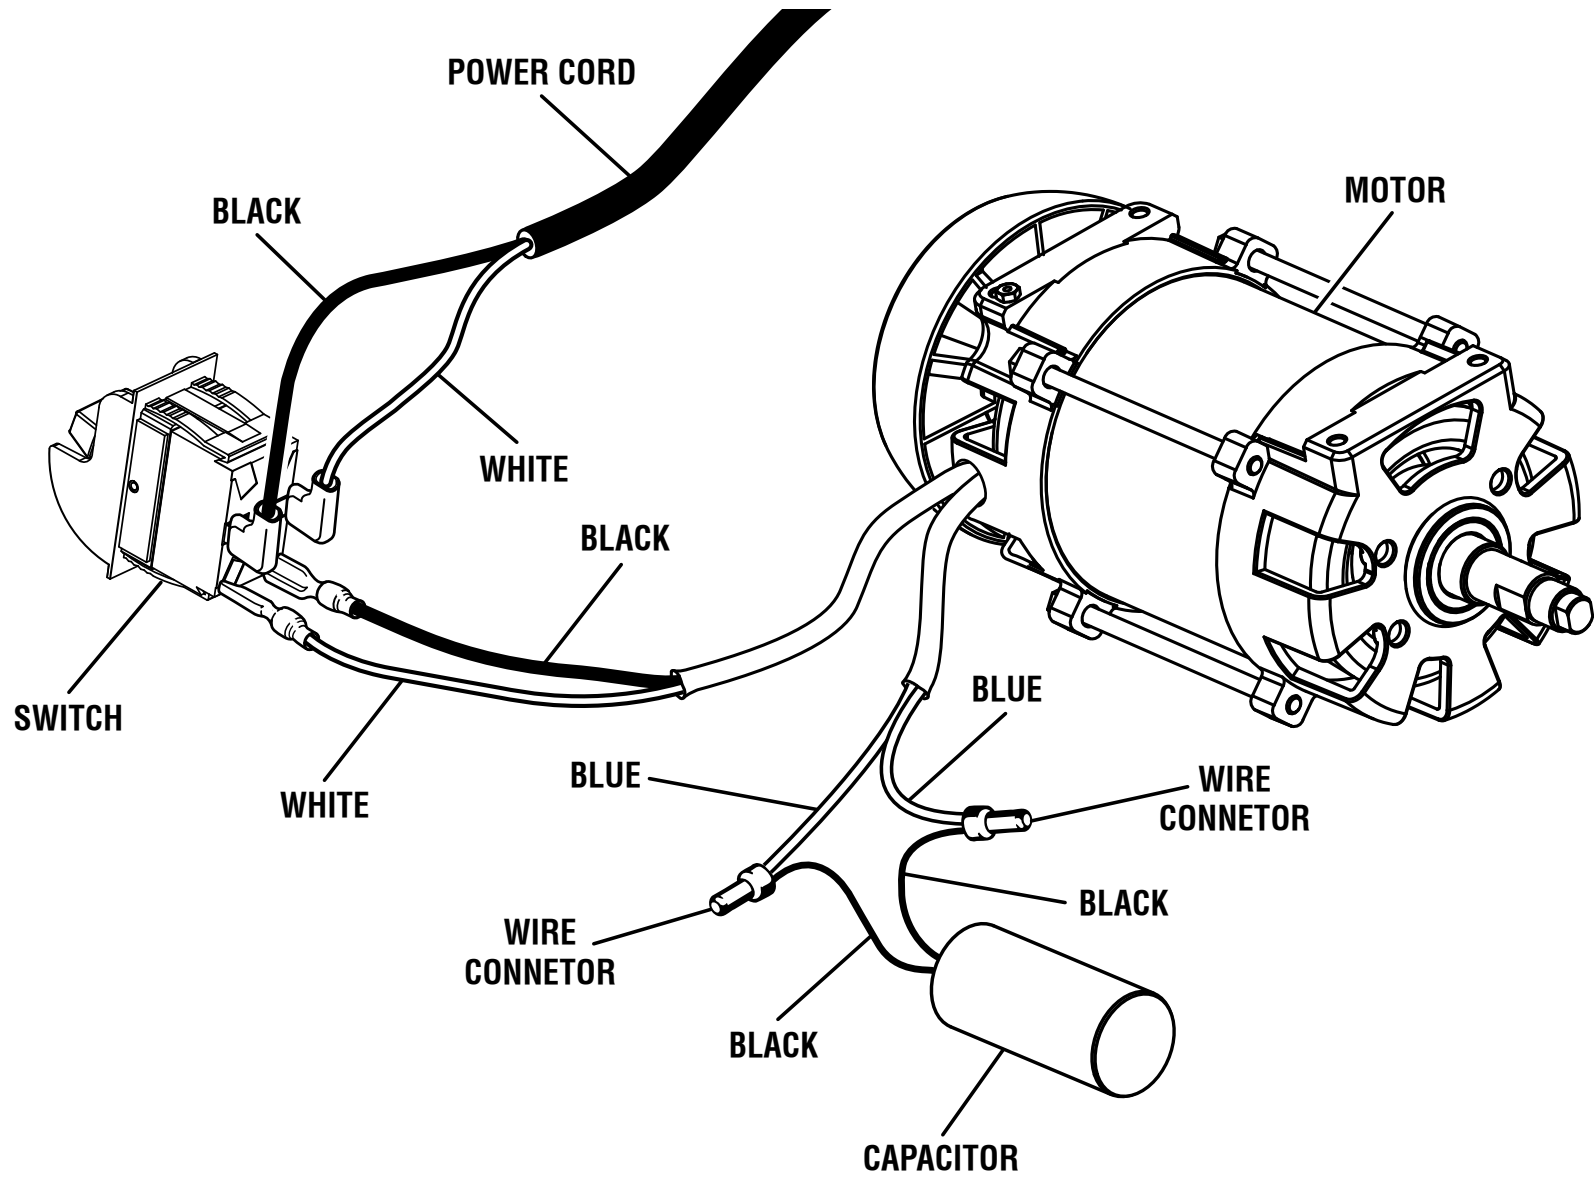

RYOBI TILE SAW – MODEL NUMBER WS722

The model number will be found on a label attached to the housing. Always mention the model number in all correspondence regarding your **TILE SAW** or when ordering repair parts.

PARTS LIST FOR FIGURE A

Key Part No. Number	Description	Qty	Key Part No. Number	Description	Qty		
1	089041002051	Frame	1	32	089041002038	Screw (M5 x 40 mm)	2
2	089041002054	Rubber Foot (B)	2	33	089041002907	No Hands Label.....	2
3	089041002052	Screw (M6 x 30 mm)	4	34	089041002022	Bolt (M6 x 30 mm).....	1
4	089041002053	Washer (M6)	4	35	089041002020	Knob	1
5	089041002055	Rubber Foot (A)	2	36	089041002707	Blade Guard Assembly (Inc. Key Nos. 33-35).....	1
6	089041002023	Screw (M5 x 10 mm)	8	37	089041002043	O-ring (OD27 x ID17.5 x 2.5t).....	1
7	089041002064	Screw (M4.2 x 12 mm)	5	38	089041002042	O-ring (OD54.5 x 2.65t)	1
8	089041002062	Switch Assembly (Inc. Key No. 9)	1	39	089041002041	Motor Seal	1
9	089041002069	Switch Key	1	40	089041002057	Clamp	1
10	089041002063	Motor Cover	1	41	089041002046	Capacitor	1
11	089041002061	Strain relief (Heyco)	1	42	089041002075	Wire Connector	2
12	089041002065	Washer (M5, Internal Star).....	1	43	089041002074	Retaining Ring	1
13	089041002066	Lock Washer (M5).....	1	44	089041002073	Fan.....	1
14	089041002067	Screw (M5 x 8 mm)	1	45	089041002078	Motor.....	1
15	089041002906	Warning Label (Fr/Sp).....	1	46	089041002708	Motor Assembly (Inc. Key Nos. 41-45).....	1
16	089041002905	Cord Wrap Label	1	47	089041002702	Miter Gauge Assembly	1
17	089041002709	Power Cord Assembly (Inc. Key Nos. 15-16)	1	48	089041002701	Rip Fence Assembly.....	1
18	089041002705	Cabinet Assembly (Inc. Key Nos. 19, 28-29 and 57).....	1	49	089041002025	Left Table	1
19	089041002904	Logo Label.....	1	50	089041002704	Right Table Assembly (Inc. Key Nos. 51-56)	1
20	089041002706	Water Plug Assembly	1	51	089041002026	Right Table.....	1
21	089041002048	Lock Nut (M12).....	1	52	089041002027	Right Wing	1
22	089041002047	Outer Blade Washer	1	53	089041002028	Bracket	2
23	089041002902	Wheel.....	1	54	089041002029	Washer (M5)	4
24	089041002045	Inner Blade Washer	1	55	089041002030	Lock Nut (M5).....	4
25	089041002044	Screw (M2.9 x 9.5 mm)	6	56	089041002031	Left Wing	1
26	089041002039	Washer (OD6.5 x 17.5ID x 2.5t).....	4	57	089041002901	Data Label	1
27	089041002040	Screw (M5 x 30 mm)	2	58	089041002072	Wrench (Large)	1
28	089041002036	Splash Guard.....	1	59	089041002071	Wrench (Small)	1
29	089041002037	Screw (M4.2 x 12 mm)	2		NOT SHOWN		
30	089041002032	Screw (M5 x 6 mm, Special).....	3		990000859	Operator's Manual	
31	089041002033	Riving Knife	1		9-26-14		
					(Rev:01)		

RYOBI TILE SAW – MODEL NUMBER WS722

WIRING DIAGRAM