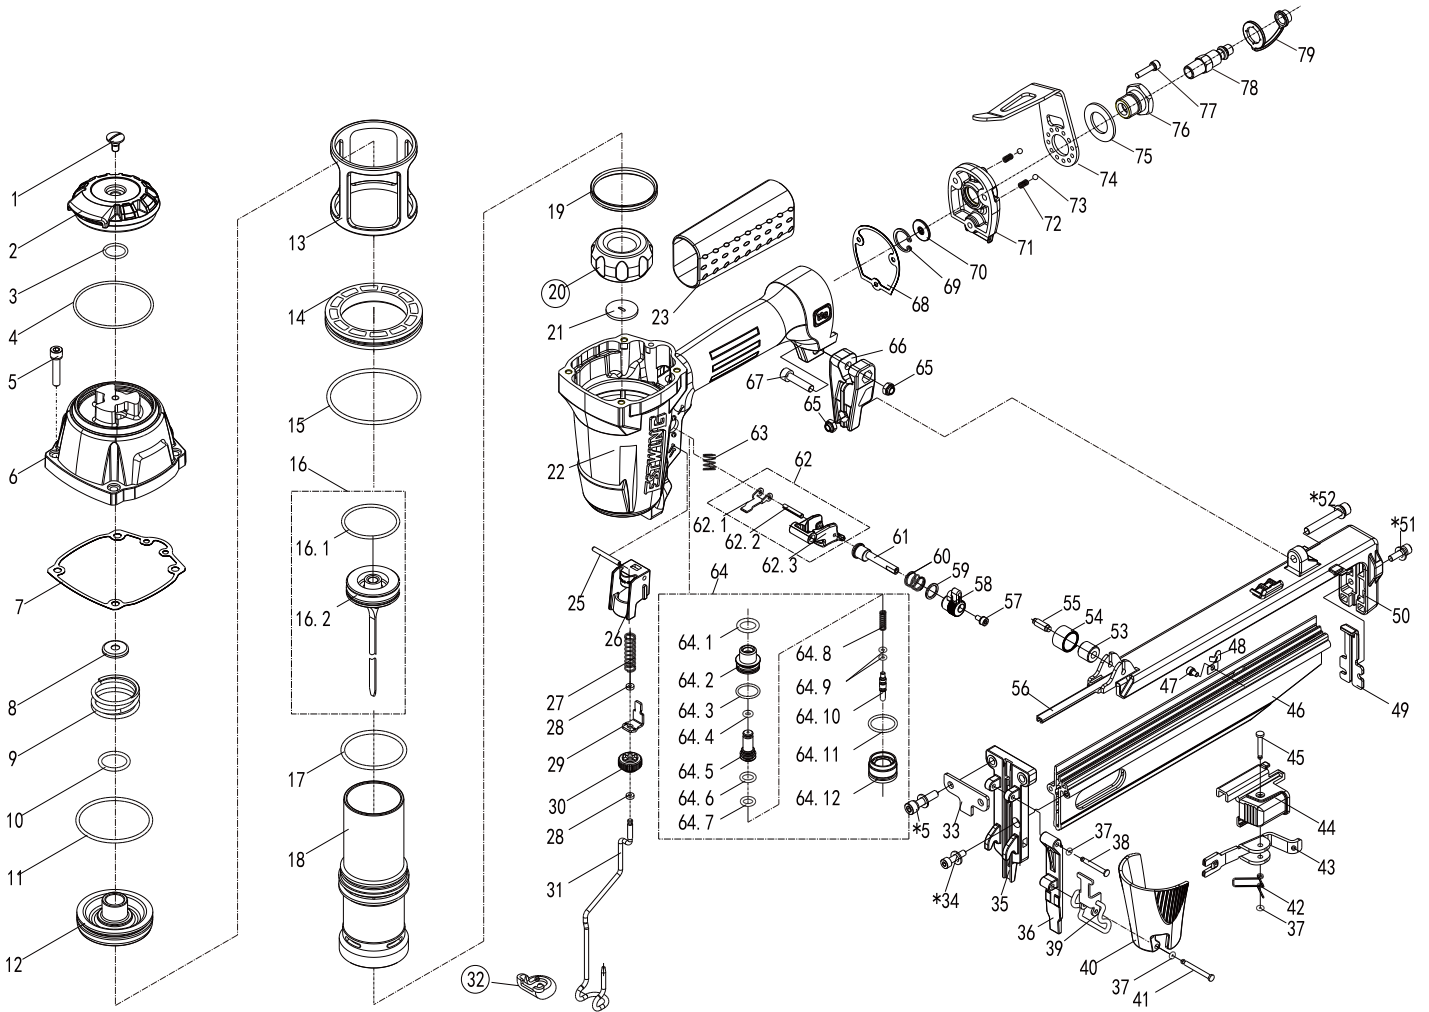

ESTWING® 16Ga. 2-1/2" Straight Finish Nailer

Model: EFN64

REPLACEMENT KIT

| Kit Model | Kit Description | Part No. |
|-----------|--|---|
| | Replacement O-ring kit | 3, 7, 10, 11, 15, 16.1, 17, 37, 64.1, 64.3, 64.6, 64.7, 64.9, 64.11, 68 |
| | Replacement drive blade and bumper kit | 16, 20 |
| | Replacement trigger kit | 64 |
| | Replacement non-marring tip | 32 |