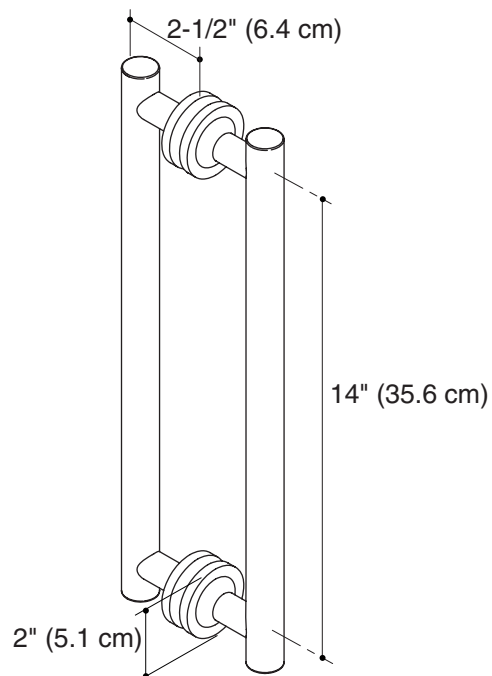

### Product Specification

The shower door handles shall be of brass construction. Product shall have contemporary styling designed to complement the Purist faucet line. Shower door handles shall be Kohler Model K-705767-\_\_\_\_\_.

## Installation Notes

Install this product according to the installation guide.

This handle is designed to be paired with the Heavy Glass Pivot shower doors. For custom installations, 1/2" D. holes are required at the dimensions shown.