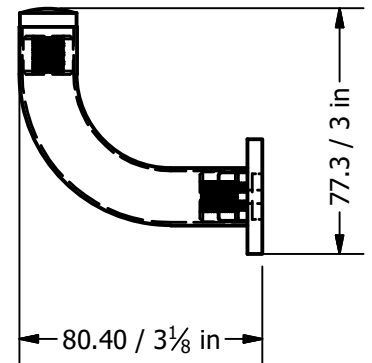

RM-20-3			
ITEM	QTY	PART NUMBER	DESCRIPTION
1	1	BPHK-18	SIX HOOK PLATE
2	6	CARD-34	CAP
3	6	SWELB-3	POST
4	4	CARD-58	CAP

38.10 / 1½ in 63.50 / 2½ in PITCH

UNLESS OTHERWISE SPECIFIED	
.X	± .3mm
.XX	± .15mm
.XXX	± .008mm

THIRD ANGLE PROJECTION

DRAWN	2-28-18	IM
CHECKED	2-28-18	P.D.
APPROVED	2-28-18	R.A.

MATERIAL: BRASS
DESCRIPTION:

Remi Collection 6
Position Multi Hook

APPROVED FOR PRODUCTION
By: RICHARD PAUL
Date: 2-28-18

FINISH	TBD
QTY	TBD
DRAWING NO.	REV
RM-20-6	0
SCALE	1:1
SHEET: 1 OF 1	A4