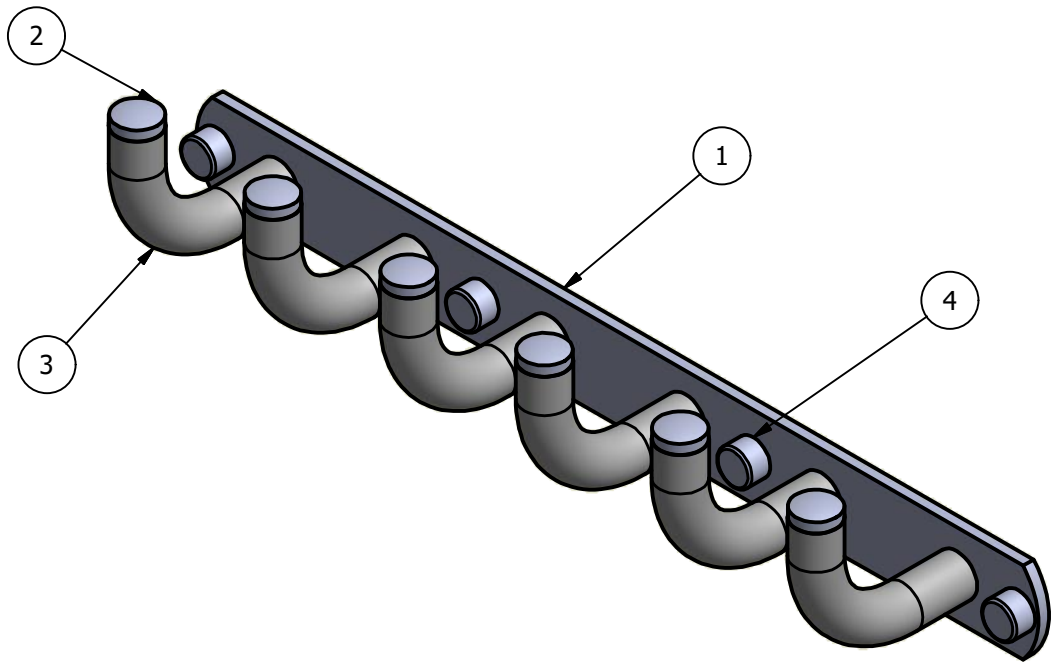

RM-20-3			
ITEM	QTY	PART NUMBER	DESCRIPTION
1	1	BPHK-18	SIX HOOK PLATE
2	6	CARD-34	CAP
3	6	SWELB-3	POST
4	4	CARD-58	CAP

38.10 / 1½ in 63.50 / 2½ in PITCH

UNLESS OTHERWISE SPECIFIED	
.X	± .3mm
.XX	± .15mm
.XXX	± .008mm

THIRD ANGLE PROJECTION

DRAWN	2-28-18	IM
CHECKED	2-28-18	P.D.
APPROVED	2-28-18	R.A.

MATERIAL: BRASS
DESCRIPTION:

Remi Collection 6
Position Multi Hook

APPROVED FOR PRODUCTION
By: RICHARD PAUL
Date: 2-28-18

FINISH	TBD
QTY	TBD
DRAWING NO.	REV
RM-20-6	0
SCALE	1:1
SHEET: 1 OF 1	A4