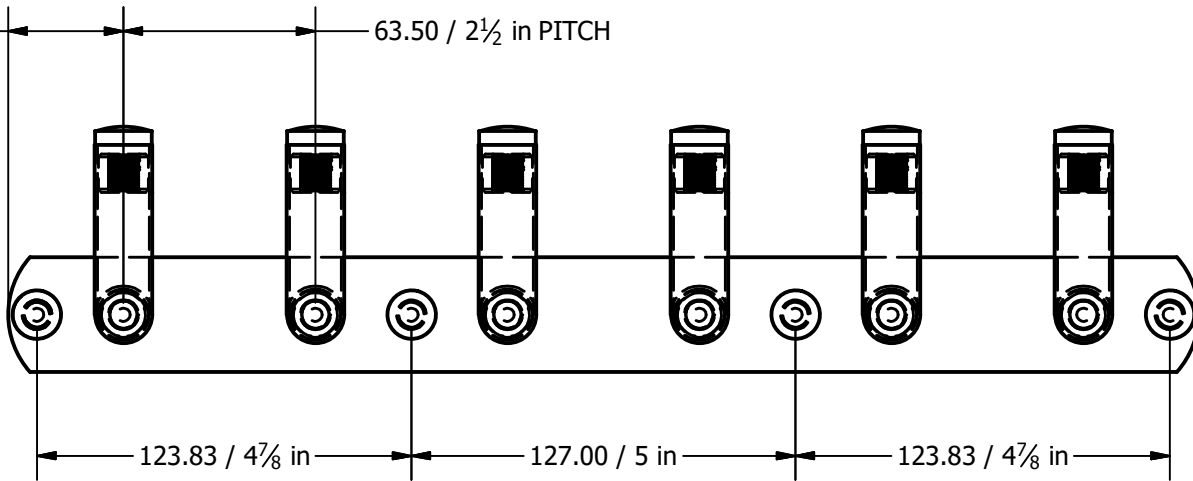

RM-20-3			
ITEM	QTY	PART NUMBER	DESCRIPTION
1	1	BPHK-18	SIX HOOK PLATE
2	6	CARD-34	CAP
3	6	SWELB-3	POST
4	4	CARD-58	CAP

38.10 / 1½ in 63.50 / 2½ in PITCH

UNLESS OTHERWISE SPECIFIED	
.X	± .3mm
.XX	± .15mm
.XXX	± .008mm

THIRD ANGLE PROJECTION

DRAWN	2-28-18	IM
CHECKED	2-28-18	P.D.
APPROVED	2-28-18	R.A.

MATERIAL: BRASS
DESCRIPTION:

Remi Collection 6
Position Multi Hook

APPROVED FOR PRODUCTION
By: RICHARD PAUL
Date: 2-28-18

FINISH	TBD
QTY	TBD
DRAWING NO.	REV
RM-20-6	0
SCALE	1:1
SHEET: 1 OF 1	A4