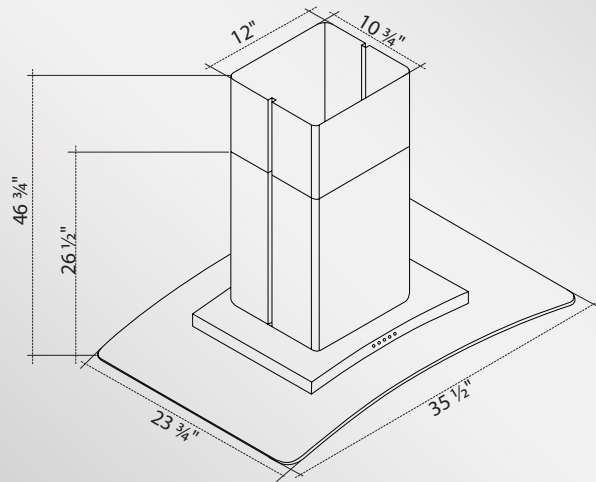

Contemporary Series:
Island Hood

MIAH36S

YOSEMITE
HOME DECOR

Available Accessory:

MDC38CI - see page 22 for details.

- Accommodates up to a 12' Ceiling
- May require custom fabrication. Consult your contractor.

Dimensions:

- Recommended mounting distance above cooking surface: 30"

Features:

- **Blower:** 600CFM - 4 Speeds
- **Lighting:** 1.5W LED (x4)
- **Controls:** Electronic LED (Front & Back)
- **Filtration:** 3-Layer Aluminum (Dishwasher Safe)
- **Glass Feature:** Arched Tempered Glass Canopy
- **Duct:** 6" Vertical Exhaust (6" Damper Included)
- **Ventilation:** Vented (Not Convertible to Non-Vented)
- **Electrical Requirements:** 110v/60Hz, Standard 3-Prong Plug
- **Ceiling Accommodation:** Up to 9 Feet
- **Color Available:** Stainless Steel
- **Db (Decibel) Ratings:** 46-72