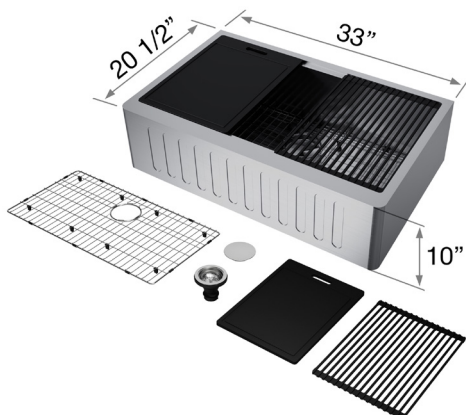

33 INCH OXFORD SLOTTED APRON FRONT STAINLESS STEEL FARMHOUSE KITCHEN SINK WITH ACCESSORIES

MODEL NUMBER	SINK TYPE
VGS3320SA	Farmhouse Sink

SINK DESCRIPTION

- 16 gauge, stainless steel
- 304 Stainless Steel
- Zero radius corners
- Elegant and functional drain grooves
- Long-lasting, easy-to-clean, satin finish
- Sound-muting insulation
- Rear drain placement

SINK DIMENSIONS

Bowl Size	31" x 16 1/8"
Sink Depth	10"
Exterior	33" x 20 1/2"
Gauge	16

PACKING LIST

- Sink
- Drain cover
- Grid
- Cutting board
- Strainer
- Roll up drying rack

TOP VIEW