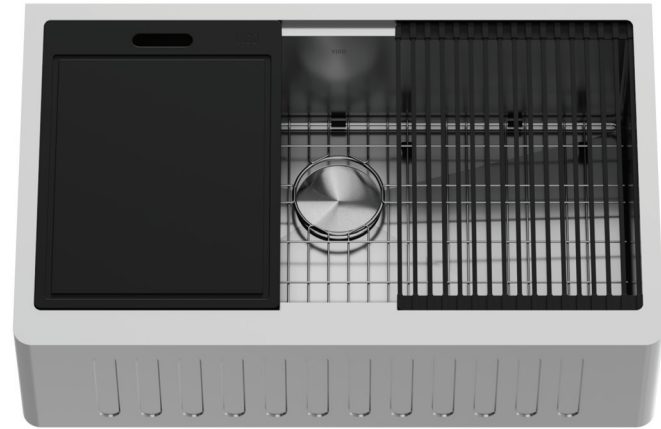

33 INCH OXFORD SLOTTED APRON FRONT STAINLESS STEEL FARMHOUSE KITCHEN SINK WITH ACCESSORIES

MODEL NUMBER	SINK TYPE
VGS3320SA	Farmhouse Sink

SINK DESCRIPTION

- 16 gauge, stainless steel
- 304 Stainless Steel
- Zero radius corners
- Elegant and functional drain grooves
- Long-lasting, easy-to-clean, satin finish
- Sound-muting insulation
- Rear drain placement

SINK DIMENSIONS

Bowl Size	31" x 16 1/8"
Sink Depth	10"
Exterior	33" x 20 1/2"
Gauge	16

PACKING LIST

- Sink
- Drain cover
- Grid
- Cutting board
- Strainer
- Roll up drying rack

TOP VIEW