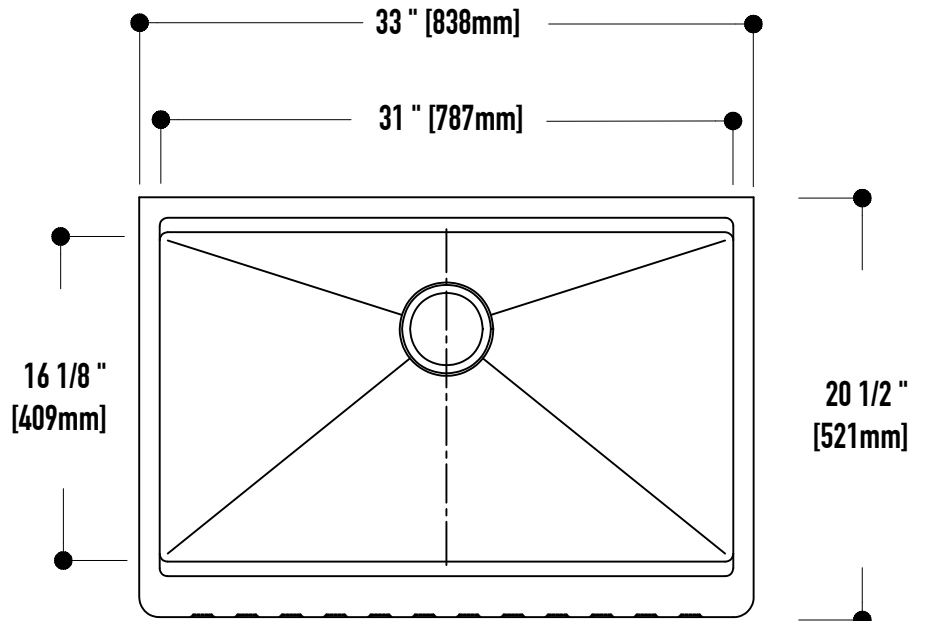

33 INCH OXFORD SLOTTED APRON FRONT STAINLESS STEEL FARMHOUSE KITCHEN SINK WITH ACCESSORIES

MODEL NUMBER	SINK TYPE
VGS3320SA	Farmhouse Sink

SINK DESCRIPTION

- 16 gauge, stainless steel
- 304 Stainless Steel
- Zero radius corners
- Elegant and functional drain grooves
- Long-lasting, easy-to-clean, satin finish
- Sound-muting insulation
- Rear drain placement

SINK DIMENSIONS

Bowl Size	31" x 16 1/8"
Sink Depth	10"
Exterior	33" x 20 1/2"
Gauge	16

PACKING LIST

- Sink
- Drain cover
- Grid
- Cutting board
- Strainer
- Roll up drying rack

TOP VIEW