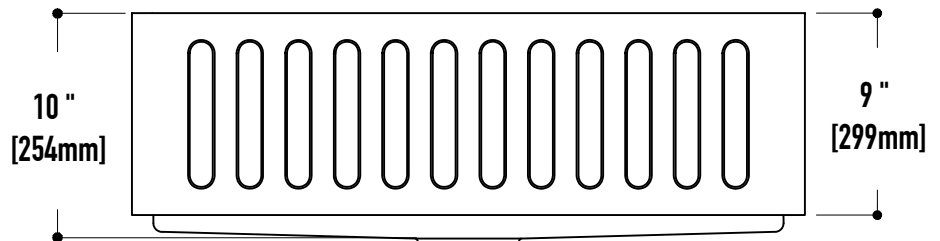

TOP VIEW

FRONT VIEW