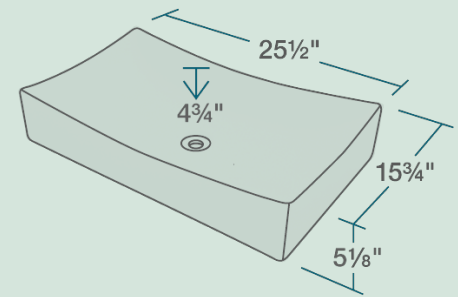

V330-WHITE Vessel Sink

Porcelain

Our porcelain sinks are made of true vitreous china and are triple glazed to create the strongest sink you will find. All of our porcelain sinks are covered by a limited lifetime warranty. All undermount sinks come with a cardboard cutout template and mounting hardware.

25 1/2" x 15 3/4" x 5 1/8"
 Vessel Installation
 True Vitreous China
 No Hardware Needed
 Lifetime Warranty

Accessories

*Accessories not included

Available Colors

Features

| | | | | | |
|--|---|---|---|--|--|
| <p>Vessel Installation</p>  | <p>27" Minimum Cabinet Size</p>  | <p>True Vitreous China</p>  | <p>No Hardware Needed</p>  | <p>Limited Lifetime Warranty</p>  | |
| | | | | | |