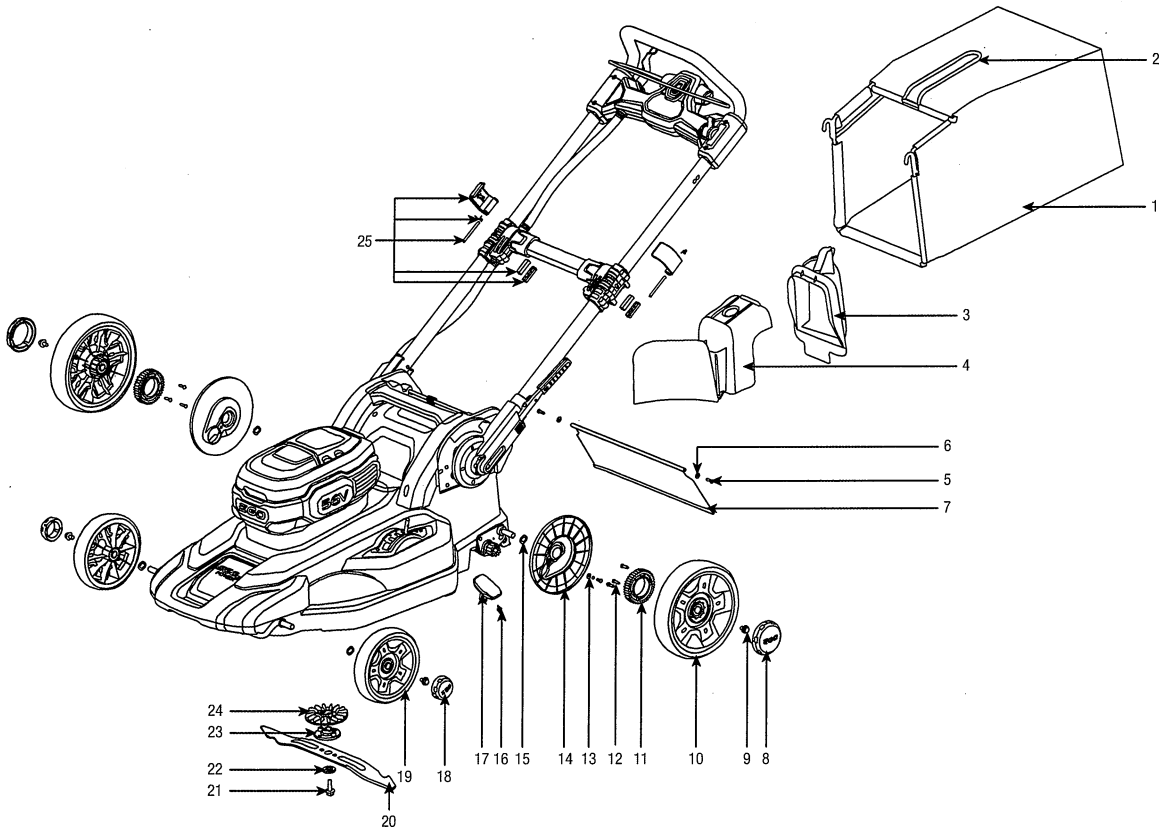

PARTS LIST 56V LITHIUM-ION CORDLESS LAWN MOWER MODEL NUMBER LM2100SP/LM2100.

The Model Number will be found on the Nameplate attached to the rear-discharge door of the lawn mower. Always mention the Model Number when ordering parts for this tool.

EXPLODED DRAWING FOR LM2100SP

PARTS LIST FOR LM2100SP

No.	Part Number	Part Name	Quantity
1	3800109000	Grass Bag	1
2	3705442000	Bag Frame	1
3	3127911000	Side Discharge Chute	1
4	3127924000	Mulching Insert	1
5	5610042000	Tapping Screw	8
6	5650004000	Plain Washer	4
7	3126391000	Trailing Shield	1
8	3126765000	Rear Hubcap	2
9	5640010000	Hexagon Flange Bolt	4
10	2824279000	Rear Wheel Assembly	2

11	3128057000	Gear	2
12	5620040000	Screw	2
13	5650007000	Spring Washer	2
14	3127923000	Wheel Cover	2
15	5650453000	Wave Washer	4
16	5620065000	Screw	2
17	3321478000	Height-Adjusting Lever	1
18	3126769000	Front Hubcap	2
19	2823662000	Front Wheel Assembly	2
20	3705938000	Blade	1
21	5640226000	Flange Bolt	1
22	5650510000	Outer Flange	1
23	3520852000	Inner Flange	1
24	3127847000	Fan	1
25	2823714000	Handle-Locking Clamp Set	2

EXPLODED DRAWING FOR LM2100