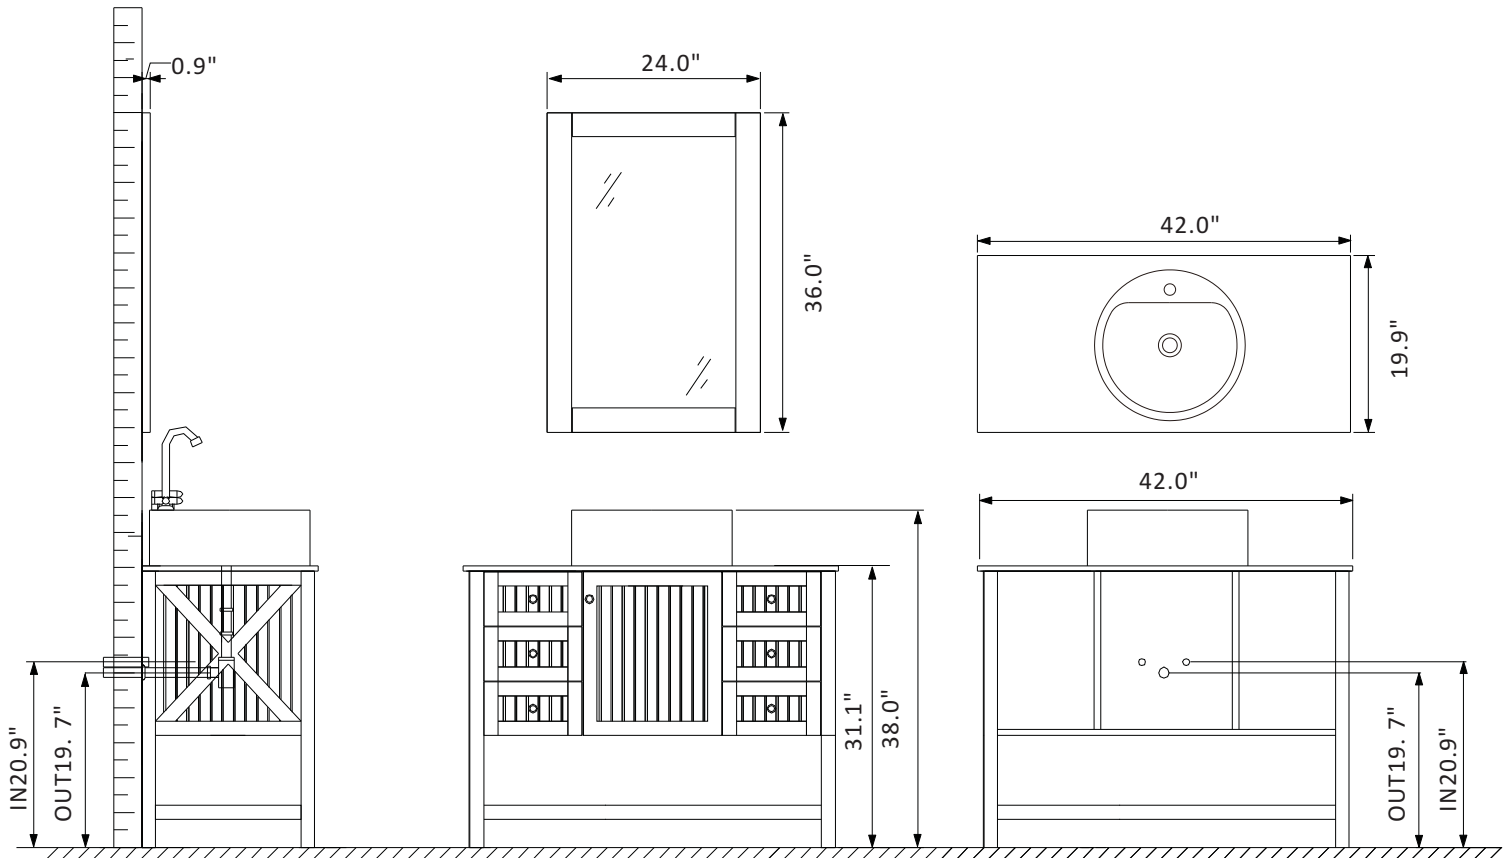

Vinnova Modena Vanity Collection 756042-WH-BG

Features

- Sturdy solid-oak/wood veneer construction
- Available in White and Grey finish
- Available with Dark Black glass top
- Single raised, round sink
- 1-hole faucet mount
- Single Coordinating framed mirror
- Soft-closing door and Six Soft-closing drawers
- Striking satin nickel-finish hardware
- Easy plumbing and faucet installation*

* Does not include faucet, drain assembly, or P-trap

VINNOVA
FASHION BATHROOM LIFE