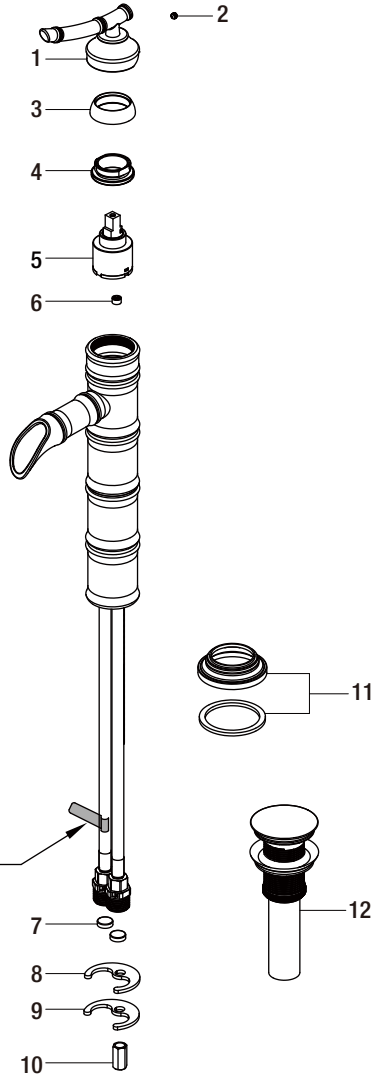

## Replacement Parts List

Single handle Bathroom Faucet

MODEL	YOW SKU#	FINISH
67109W-7004	703477	Brushed Nickel PVD
67109W-7096H	703478	Heritage Bronze

Faucet ID tags can be found on the hot water inlet

Part	Description	Part Number
1	Handle	RP13045*
2	Set screw	RP50002
3	Cap	RP80028*
4	Bonnet	RP70010
5	Cartridge	RP20005
6	Check valve	RP70518

Part	Description	Part Number
7	Screen filter	RP70072
8	Rubber washer	RP64045
9	Metal washer	RP64046
10	Nut	RP56026
11	Flange & Washer	RP80029*
12	Press pop-up assembly	RP40036*

\*Specify Finish