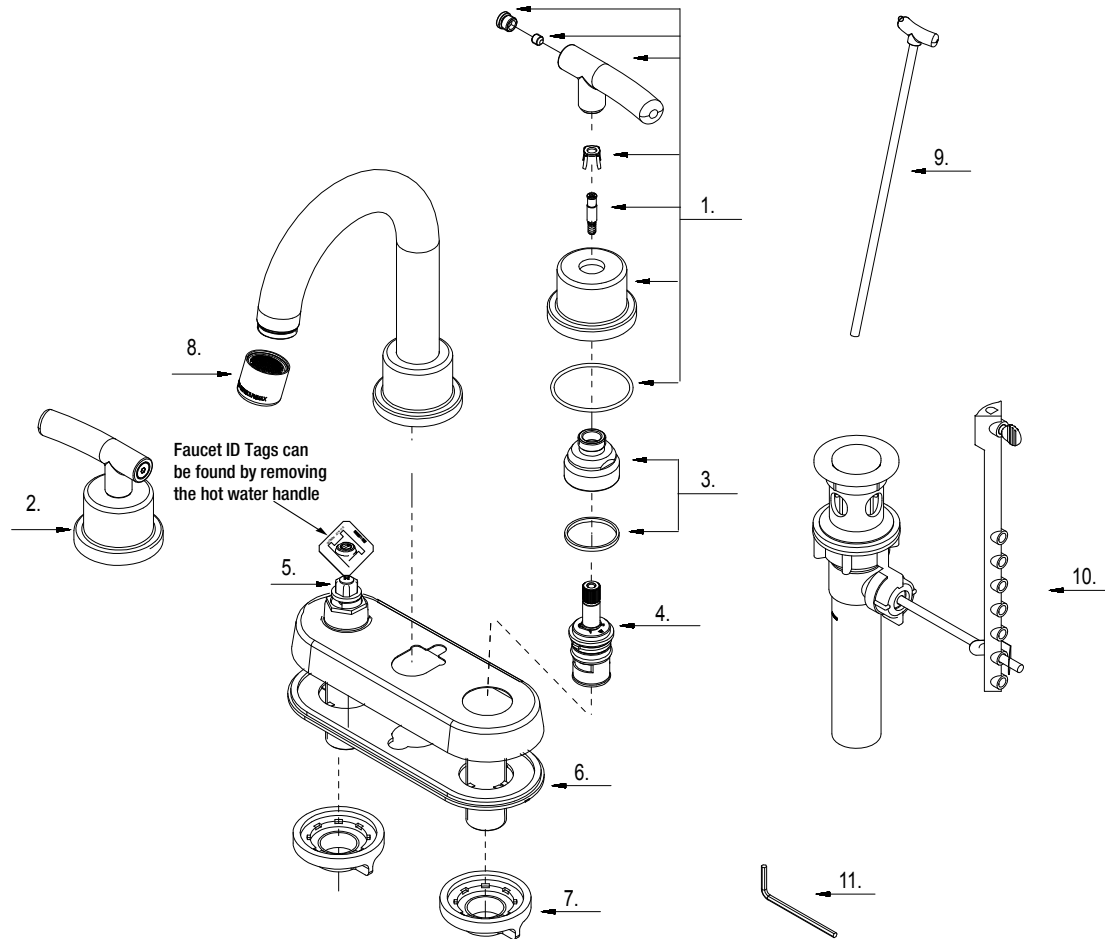

Glacier Bay Dorset 4 in. Centerset 2-Handle High-Arc Bathroom  
Faucet with Pop-up Assembly

MODEL	STORE SKU#	FINISH
F51A1032CP	478-234	Chrome

Many replacement parts can be purchased online or at your local store. Please use the table below to identify the part SKU number needed, go to [HOMEDEPOT.COM](http://HOMEDEPOT.COM), and check for online and store availability. If you can't find the part you are looking for, please call 1-855-HD-GLACIER.

Part	Description	Part #	Internet SKU #	Store SKU #	Part	Description	Part #	Internet SKU #	Store SKU #
1	Handle (C)	A66E498C*			7	Mounting Nut	A504023	202832764	395685
2	Handle (H)	A66E498H*			8	Aerator	A500107N-50*		
3	Bonnet Nut & Washer	A603389			9	Lift Rod & Lift Rod Knob	A025502*		
4	Cartridge (C)	A507072W			10	Drain Assembly	A556012L*	100343758	664197
5	Cartridge (H)	A507071W			11	Allen Wrench (H2.5*19mmL*53mmL)	A031000NI		
6	Gasket	A011389NF							