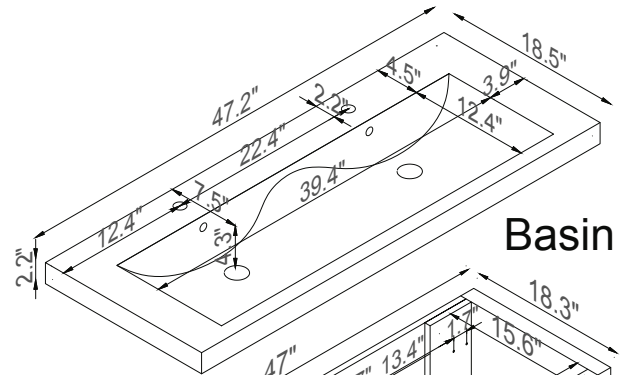

Streamline

Master Cabinet

K1820-098-48-55