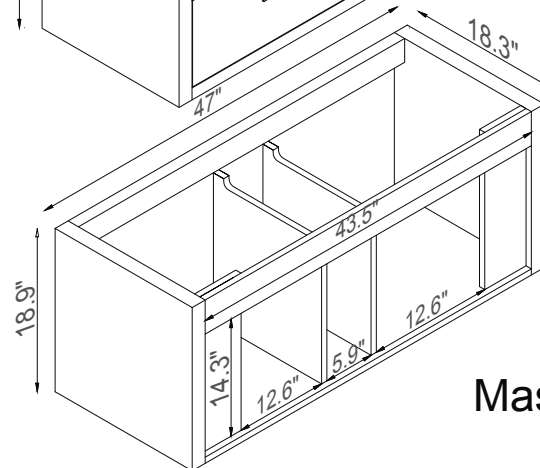

Streamline

Master Cabinet

K1820-098-48-55