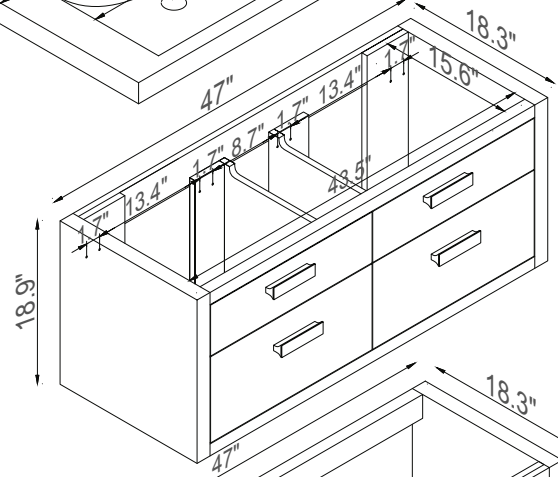

Streamline

Master Cabinet

K1820-098-48-55