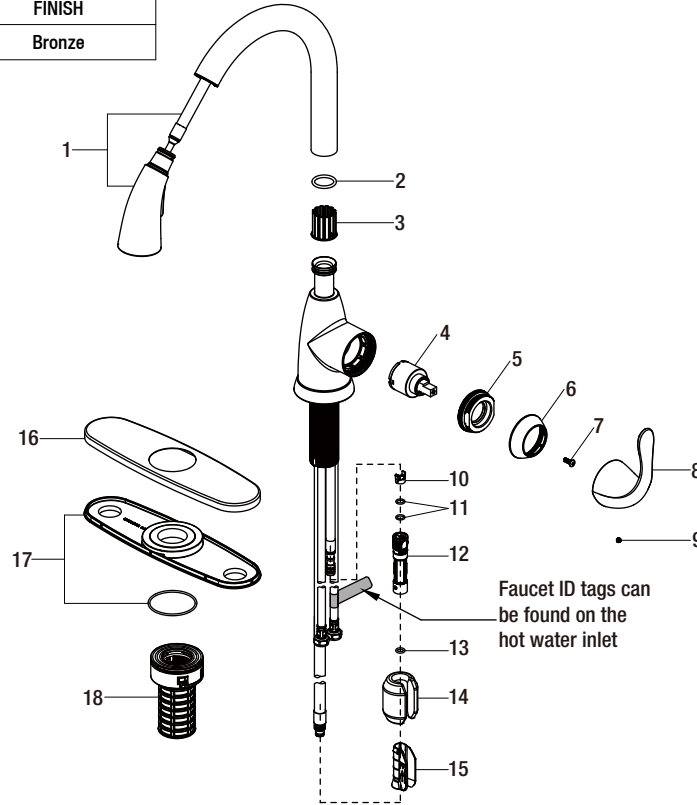

Replacement Parts List

Dylan Single-Handle Pull-Down Sprayer Kitchen Faucet in Bronze

MODEL	SKU #	FINISH
HD67496-1027D	305514649	Bronze

Many replacement parts can be purchased online or at your local store. Please use the table below to identify the part SKU number needed, go to HOMEDEPOT.COM, and check for online and store availability. If you can't find the part you are looking for, please call 1-855-HD-GLACIER.

Part	Description	Part #	Internet SKU #	Store SKU #
1	Sprayhead and Hose	RP3840727D		
2	O-ring	RP60006		
3	Wearable ring	RP64220		
4	Cartridge	RP20044	301158214	
5	Bonnet nut	RP70528		
6	Cap	RP8050327D		
7	Screw	RP50015		
8	Handle	RP1343327D		
9	Set screw	RP50002		

Part	Description	Part #	Internet SKU #	Store SKU #
10	Block	RP70421		
11	O-ring	RP60002	206116636	
12	Quick connect assembly	RP70429		
13	O-ring	RP60089		
14	Weight	RP70441	207093823	
15	Weight clip	RP64204		
16	Escutcheon	RP8054427D		
17	Gasket	RP80545		
18	FastMount™	RP56096		