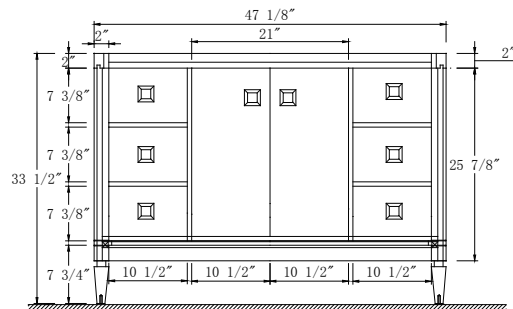

Dimensions

Front

Back

Side

Top

Features:

- Solid Wood & Hardwood Construction
- 6 Soft-close Drawers
- 2 Soft-close Doors
- Brushed nickel hardware
- Adjustable leg levelers
- cUPC Undermount Basin

Dimensions:

- 48"×22"×34 1/4" (With Top)
- 47 1/8"×21 7/8"×33 1/2" (Vanity Only)

Vanity Finish:

- White (W)
- Sapphire Gray (SG)
- Sapphire Gray Frame with White Doors and Drawers (SGW)

Countertop:

- Italian carrara white marble (CW)

Certification:

CARE

Countertop & Sink

Dimensions:

Countertop: 48"×22"×0.75"

Rectangle undermount basin: 20.1"×15.2"×7.5"