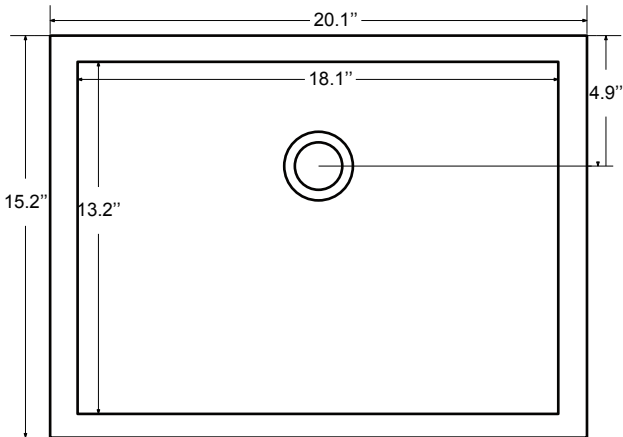

Dimensions

Front

Back

Side

Top

Features:

- Solid Wood & Hardwood Construction
- 6 Soft-close Drawers
- 2 Soft-close Doors
- Brushed nickel hardware
- Adjustable leg levelers
- cUPC Undermount Basin

Dimensions:

- 48"×22"×34 1/4" (With Top)
- 47 1/8"×21 7/8"×33 1/2" (Vanity Only)

Vanity Finish:

- White (W)
- Sapphire Gray (SG)
- Sapphire Gray Frame with White Doors and Drawers (SGW)

Countertop:

- Italian carrara white marble (CW)

Certification:

CARE

Countertop & Sink

Dimensions:

Countertop: 48"×22"×0.75"

Rectangle undermount basin: 20.1"×15.2"×7.5"