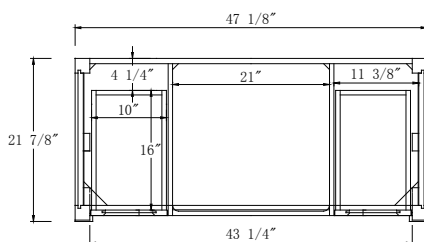

Dimensions

Front

Back

Side

Top

Features:

- Solid Wood & Hardwood Construction
- 6 Soft-close Drawers
- 2 Soft-close Doors
- Brushed nickel hardware
- Adjustable leg levelers
- cUPC Undermount Basin

Dimensions:

- 48"×22"×34 1/4" (With Top)
- 47 1/8"×21 7/8"×33 1/2" (Vanity Only)

Vanity Finish:

- White (W)
- Sapphire Gray (SG)
- Sapphire Gray Frame with White Doors and Drawers (SGW)

Countertop:

- Italian carrara white marble (CW)

Certification:

CARE

Countertop & Sink

Dimensions:

Countertop: 48"×22"×0.75"

Rectangle undermount basin: 20.1"×15.2"×7.5"