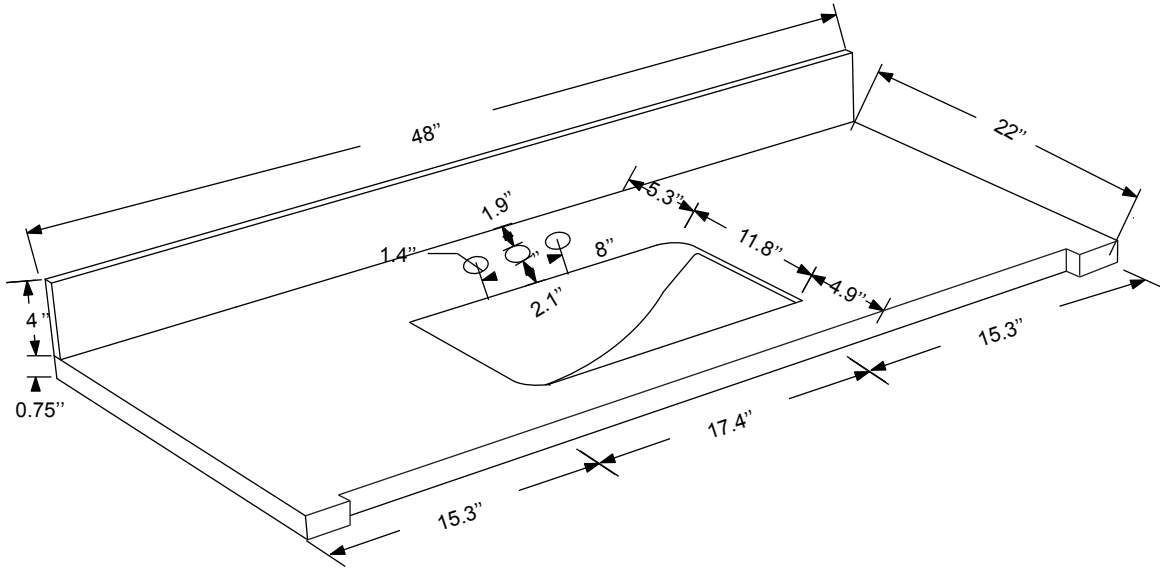

Dimensions

Front

Back

Side

Top

Features:

- Solid Wood & Hardwood Construction
- 6 Soft-close Drawers
- 2 Soft-close Doors
- Brushed nickel hardware
- Adjustable leg levelers
- cUPC Undermount Basin

Dimensions:

- 48"×22"×34 1/4" (With Top)
- 47 1/8"×21 7/8"×33 1/2" (Vanity Only)

Vanity Finish:

- White (W)
- Sapphire Gray (SG)
- Sapphire Gray Frame with White Doors and Drawers (SGW)

Countertop:

- Italian carrara white marble (CW)

Certification:

CARE

Countertop & Sink

Dimensions:

Countertop: 48"×22"×0.75"

Rectangle undermount basin: 20.1"×15.2"×7.5"