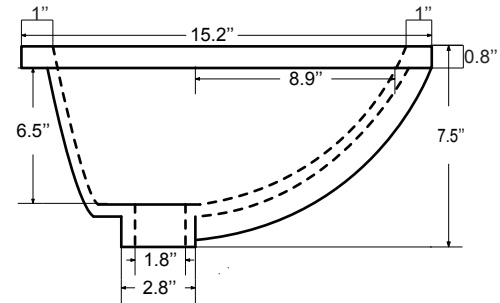

Dimensions

Front

Back

Side

Top

Features:

- Solid Wood & Hardwood Construction
- 6 Soft-close Drawers
- 2 Soft-close Doors
- Brushed nickel hardware
- Adjustable leg levelers
- cUPC Undermount Basin

Dimensions:

- 48"×22"×34 1/4" (With Top)
- 47 1/8"×21 7/8"×33 1/2" (Vanity Only)

Vanity Finish:

- White (W)
- Sapphire Gray (SG)
- Sapphire Gray Frame with White Doors and Drawers (SGW)

Countertop:

- Italian carrara white marble (CW)

Certification:

CARE

Countertop & Sink

Dimensions:

Countertop: 48"×22"×0.75"

Rectangle undermount basin: 20.1"×15.2"×7.5"