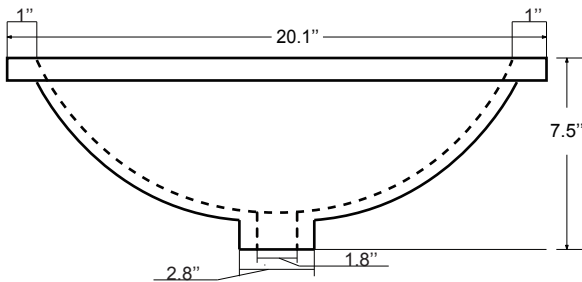

Dimensions

Front

Back

Side

Top

Features:

- Solid Wood & Hardwood Construction
- 6 Soft-close Drawers
- 2 Soft-close Doors
- Brushed nickel hardware
- Adjustable leg levelers
- cUPC Undermount Basin

Dimensions:

- 48"×22"×34 1/4" (With Top)
- 47 1/8"×21 7/8"×33 1/2" (Vanity Only)

Vanity Finish:

- White (W)
- Sapphire Gray (SG)
- Sapphire Gray Frame with White Doors and Drawers (SGW)

Countertop:

- Italian carrara white marble (CW)

Certification:

CARE

Countertop & Sink

Dimensions:

Countertop: 48"×22"×0.75"

Rectangle undermount basin: 20.1"×15.2"×7.5"