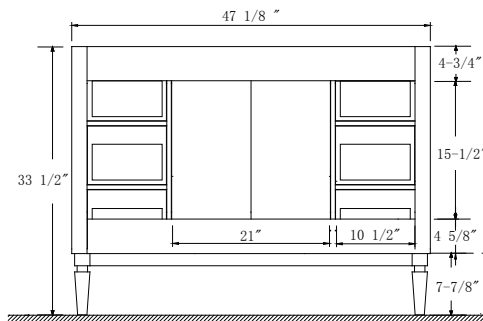

Dimensions

Front

Back

Side

Top

Features:

- Solid Wood & Hardwood Construction
- 6 Soft-close Drawers
- 2 Soft-close Doors
- Brushed nickel hardware
- Adjustable leg levelers
- cUPC Undermount Basin

Dimensions:

- 48"×22"×34 1/4" (With Top)
- 47 1/8"×21 7/8"×33 1/2" (Vanity Only)

Vanity Finish:

- White (W)
- Sapphire Gray (SG)
- Sapphire Gray Frame with White Doors and Drawers (SGW)

Countertop:

- Italian carrara white marble (CW)

Certification:

CARE

Countertop & Sink

Dimensions:

Countertop: 48"×22"×0.75"

Rectangle undermount basin: 20.1"×15.2"×7.5"