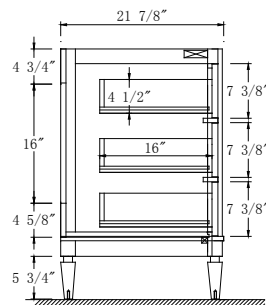

Dimensions

Front

Back

Side

Top

Features:

- Solid Wood & Hardwood Construction
- 6 Soft-close Drawers
- 2 Soft-close Doors
- Brushed nickel hardware
- Adjustable leg levelers
- cUPC Undermount Basin

Dimensions:

- 48"×22"×34 1/4" (With Top)
- 47 1/8"×21 7/8"×33 1/2" (Vanity Only)

Vanity Finish:

- White (W)
- Sapphire Gray (SG)
- Sapphire Gray Frame with White Doors and Drawers (SGW)

Countertop:

- Italian carrara white marble (CW)

Certification:

CARE

Countertop & Sink

Dimensions:

Countertop: 48"×22"×0.75"

Rectangle undermount basin: 20.1"×15.2"×7.5"