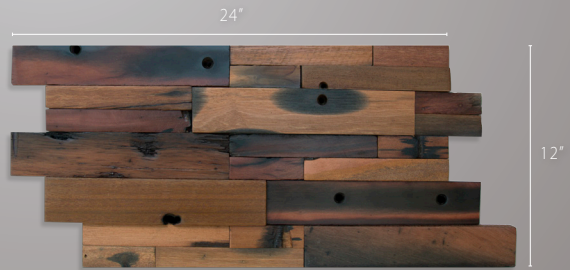

NEW

realstone **SYSTEMS**[™]
Inspiring. Timeless. Enduring.

RECLAIMED WOOD PANELS

Material	reclaimed wood from old fishing boats
Colors	Dark, Multi
Usage	indoor
Dimensions	12"x24" 1.90 ft per piece 5 lbs
Pieces per box	10
Boxes per crate	21

RECLAIMED WOOD-DARK

RECLAIMED WOOD-MULTI

RECLAIMED WOOD PANELS

realstone **SYSTEMS**[™]
Inspiring. Timeless. Enduring.

Vintage reclaimed boat-wood panels, rich in history and beauty.

As authentic as the sturdy vessels from which it came, our reclaimed boatwood is infused with the spirit of the sea. Hand-selected hardwood pieces, each as different as the stories they could tell, are meticulously crafted into panels that blend perfectly and create an effect that is unique and compelling.