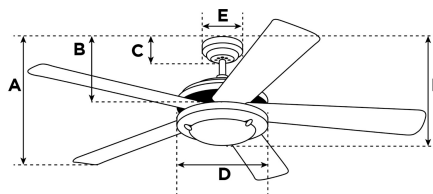

Item Number 7814465

Turbo Swirl Ceiling Fan

30" Brushed Aluminum Finish Light Maple Blades
Includes Light Kit with Opal Frosted Glass

Specifications

Size	30"
Blades.....	MDF Blades (Light Maple)
Blade Pitch.....	18°
Approved Location	Indoor
Suggested Room Size.....	Small Room (10x10) or smaller
Down Rod.....	3/4" x 4"
Installation.....	Combo
Max. Ceiling Angle.....	18°
Lead Wire	78"
Light Bulb Usage.....	Includes (1) Candelabra (E12) Base, 60 Watt G16 1/2 Lamp
Control.....	Remote Control Adaptable
Motor Finish.....	Brushed Aluminum
Motor Material	Silicon Steel Motor 153mm x 10mm
Reverse Airflow.....	Yes
Capacitor	Dual
Switch Housing Cap.....	Not Included

A. Top of Canopy to Bottom of Blades	10"
B. Top of Canopy to Bottom of Switch House	11.5"
C. Top of Canopy to Bottom of Canopy	2.3"
D. Width of Motor Housing.....	7"
E. Width of Canopy.....	5"
F. Top of Canopy to Bottom of Glass	14.5"