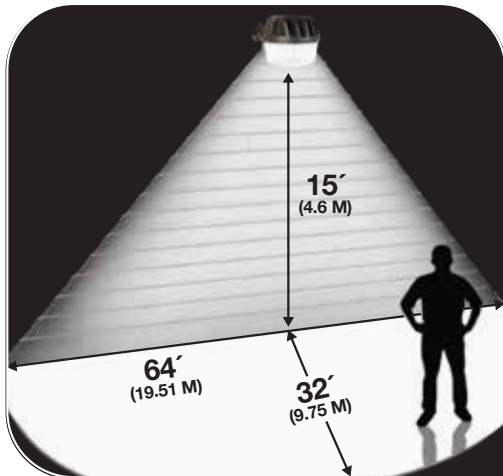

Large Coverage Area

Integral photo control

Heavy-duty corrosion resistant die-cast metal construction

Sturdy mounting arm installs to walls or poles

Maintenance-free LEDs with 50,000 hours of life

Energy and Maintenance Savings

Savings	LED	65W Compact Fluorescent	100W Mercury Vapor	200W Incandescent
Input Power¹	34W	83W	129W	200W
Total energy costs	$260	$498	$774	$1200
Energy savings²	No cost	$238	$514	$940
Maintenance savings³	No cost	$280	$135	$1,575
Total Savings	No cost	$518	$649	$2,515

¹Adjusted with ballast loss ²Savings based on operating 10hrs, 365 days @ $0.15/ kW-hr for 50,000 hours ³Assume 4-in-10 people replace fixtures based on mortality curve and $30 per replacement