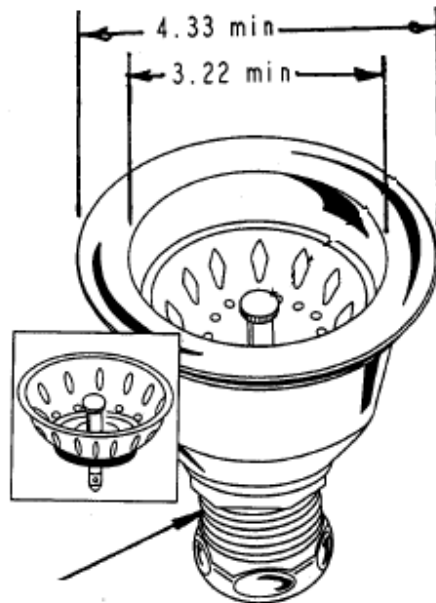

**Dearborn®
Brass**

4675 W. 160th St.
Cleveland, Ohio 44135
Ph: (800) 321-9532
Fax: (800) 321-9535
www.dearbornbrass.com

SUBMITTAL SPECIFICATION

15 SNAP-N-TITE LOCKING CUP SINK BASKET STRAINER

Engineering Specification: Dearborn Brass 15 Snap-N-Tite Locking Cup Sink Basket Strainer will fit sinks with 3-½" to 4" opening. Designed for use in residential and cast iron sinks.

Job Reference

DESCRIPTION

- 15 Snap-N-Tite Sink Strainer Assembly
 - BODY: Chrome-plated Stainless Steel
 - BASKET: Stainless steel, stick post
 - Locking Cup
 - Neoprene Rubber Stopper

1 1/2-11.5 NPSM

✓	Product No.	Description	Carton Quantity	Carton Weight (lbs)
	15	Snap-N-Tite Locking Cup Sink Basket Strainer	24	22
	15T	Snap-N-Tite Locking Cup Sink Basket Strainer with 4" Chrome Plated Tailpiece	24	22
	15BN	Snap-N-Tite Locking Cup Sink Basket Strainer with Brass Nuts	24	22
	4201-15-3	Replacement Basket Strainer for 15	1	.20