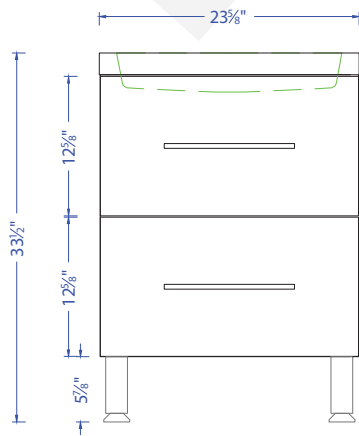

The Modern

HKGB-8080-B, HKGB-8080-G, HKGB-8080-LO, HKGB-8080-W

Vanity

Base Box Dimensions W: 26" H: 28" D: 21" G.W: 70 lbs

Basin Box Dimensions W: 26" H: 8" D: 22" G.W: 35 lbs

Mirror Box Dimensions W: 42" H: 25" D: 3" G.W: 35 lbs

NOTE:
All dimensions & specifications
are approximate and subject to
change without notice.

Top view

Front view

Back view

NOTE:
All dimensions & specifications
are approximate and subject to
change without notice.