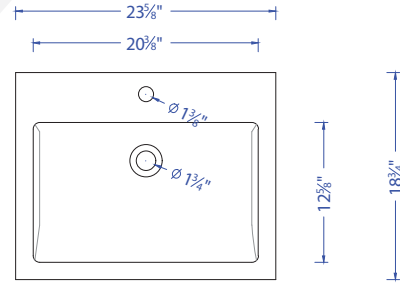

The Modern

HKGB-8080-B, HKGB-8080-G, HKGB-8080-LO, HKGB-8080-W

Vanity

Base Box Dimensions W: 26" H: 28" D: 21" G.W: 70 lbs

Basin Box Dimensions W: 26" H: 8" D: 22" G.W: 35 lbs

Mirror Box Dimensions W: 42" H: 25" D: 3" G.W: 35 lbs

NOTE:
All dimensions & specifications
are approximate and subject to
change without notice.

Top view

Front view

Back view

NOTE:
All dimensions & specifications
are approximate and subject to
change without notice.