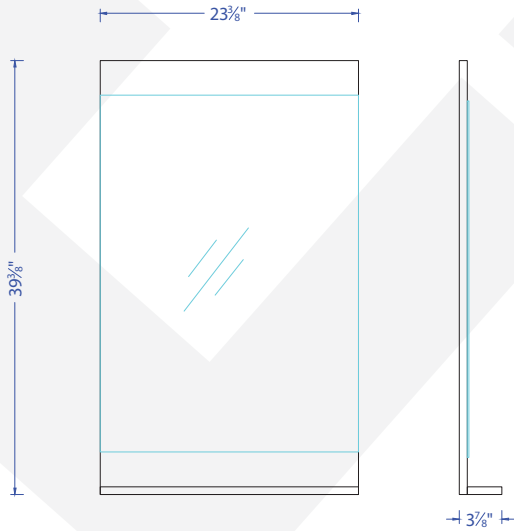

The Modern

HKGB-8080-B, HKGB-8080-G, HKGB-8080-LO, HKGB-8080-W

Vanity

Base Box Dimensions W: 26" H: 28" D: 21" G.W: 70 lbs

Basin Box Dimensions W: 26" H: 8" D: 22" G.W: 35 lbs

Mirror Box Dimensions W: 42" H: 25" D: 3" G.W: 35 lbs

NOTE:
All dimensions & specifications
are approximate and subject to
change without notice.

Top view

Front view

Back view

NOTE:
All dimensions & specifications
are approximate and subject to
change without notice.