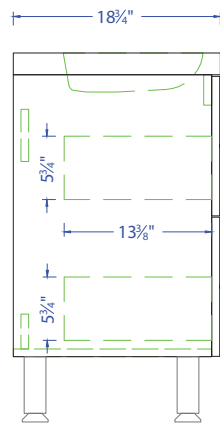

The Modern

HKGB-8080-B, HKGB-8080-G, HKGB-8080-LO, HKGB-8080-W

Vanity

Base Box Dimensions W: 26" H: 28" D: 21" G.W: 70 lbs

Basin Box Dimensions W: 26" H: 8" D: 22" G.W: 35 lbs

Mirror Box Dimensions W: 42" H: 25" D: 3" G.W: 35 lbs

NOTE:
All dimensions & specifications
are approximate and subject to
change without notice.

Top view

Front view

Back view

NOTE:
All dimensions & specifications
are approximate and subject to
change without notice.