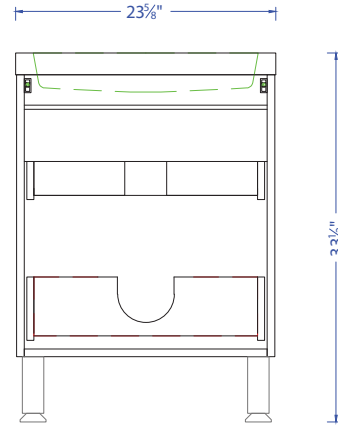

The Modern

HKGB-8080-B, HKGB-8080-G, HKGB-8080-LO, HKGB-8080-W

Vanity

Base Box Dimensions W: 26" H: 28" D: 21" G.W: 70 lbs

Basin Box Dimensions W: 26" H: 8" D: 22" G.W: 35 lbs

Mirror Box Dimensions W: 42" H: 25" D: 3" G.W: 35 lbs

NOTE:
All dimensions & specifications
are approximate and subject to
change without notice.

Top view

Front view

Back view

NOTE:
All dimensions & specifications
are approximate and subject to
change without notice.