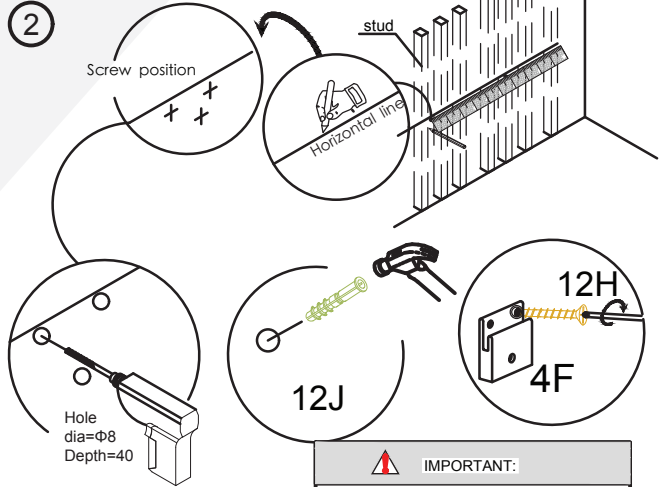

Installation Guide

Electric drill + Drill bit (Φ8)

Tape measure (3m-5m)

Silicone

Pencil

Screwdriver

Hammer

Tools required for installation

*THE SKETCH IS FOR INSTALLATION ONLY, IT MAY NOT MATCH TO THE PRODUCTS INSIDE THE CARTON

Cabinet

2F

6H

6J

①

Back view

②

Screw position

IMPORTANT:

CONSULT AN EXPERT FOR THE PROPER SCREWS/BOLTS TO USE WHEN ATTACHING TO VARIOUS WALL CONSTRUCTIONS. SCREWS PROVIDED **DO NOT ATTACH** TO ALL WALL CONSTRUCTION TYPES.

③

④

REMOVAL

INSTALLATION