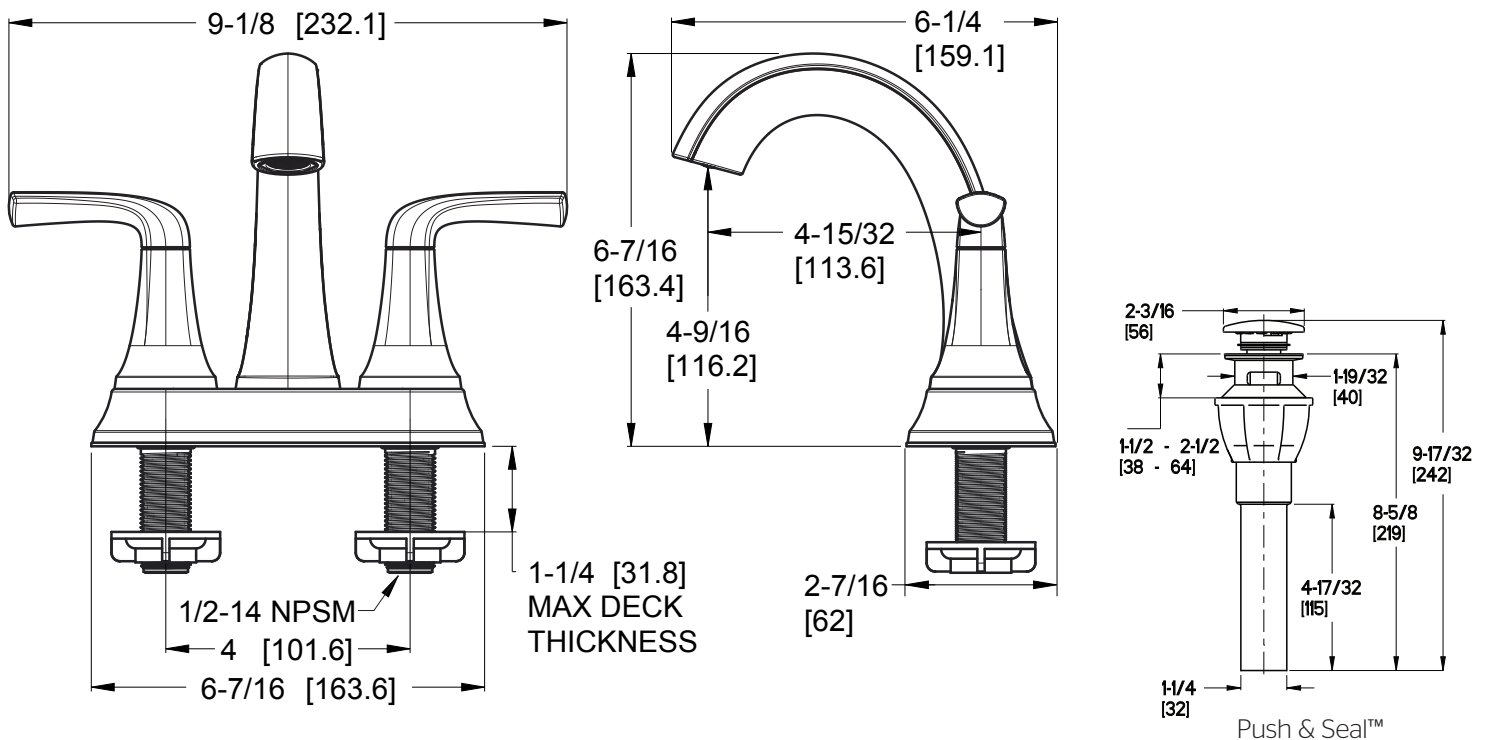

4" Centerset Lavatory Faucet

- LF-048-LRCC Finish(CC)
- LF-048-LRGS Finish(GS)
- LF-048-LRYY Finish(YY)

Specifications

Features

- 1.2 GPM Flow Rate
- Spot Defense Finish Resists Spots and Fingerprints (GS Finish Only)
- Shear Valves
- Fixed Hubs
- TiteSeal™ Deckplate
- Push & Seal™ Pop-Up
- Pforever Warranty®

Dimensions

Ø1 Min to Ø1-1/2 Max. Deck Hole Openings