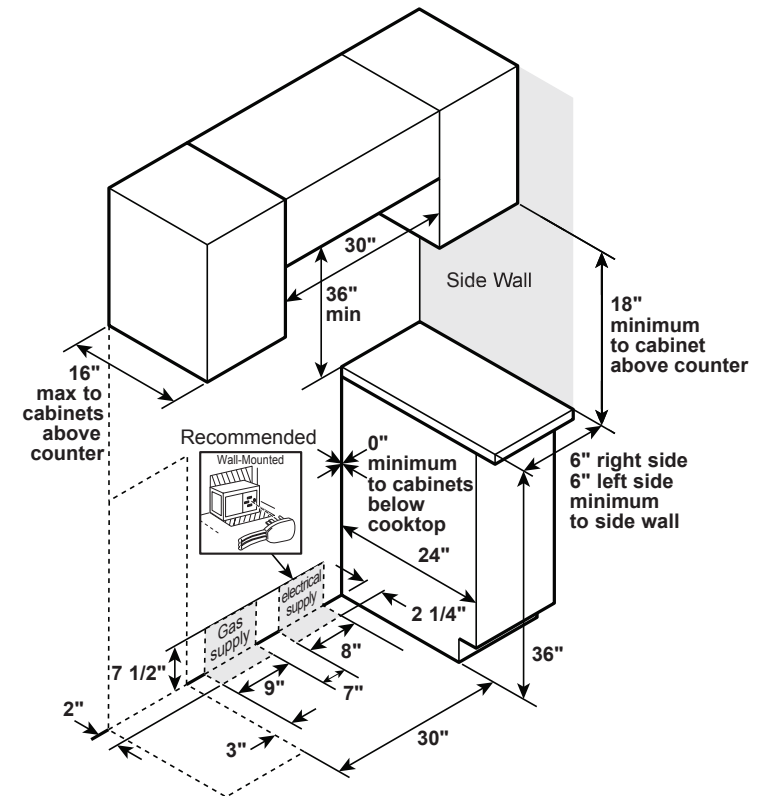

GAS PIPE AND ELECTRICAL OUTLET LOCATIONS

For answers to your Monogram, GE Café™ Series, GE Profile™ Series or GE Appliances product questions, visit our website at geappliances.com or call GE Answer Center® Service, 800.626.2000.