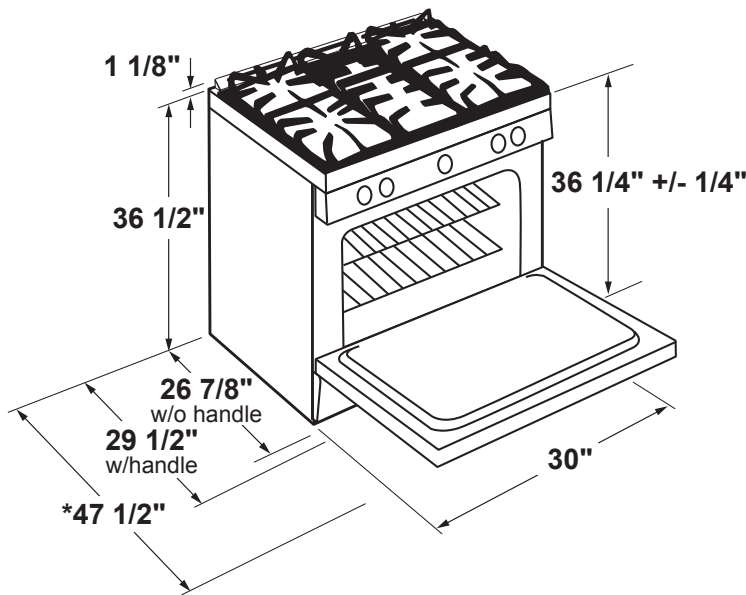

C2S986SELSS

GE Café™ Series 30" Slide-In Front Control Dual-Fuel Range with Warming Drawer

DIMENSIONS AND INSTALLATION INFORMATION (IN INCHES)

ELECTRICAL REQUIREMENTS: 240v/208v; 60Hz, 40A

INSTALLATION INFORMATION: Before installing, consult installation instructions packed with product for current dimensional data.

For all installations, install the required rear trim to back of range with 4 screws provided.

*Dimensions are referenced from the point at the back of the range that will contact the rear wall first.