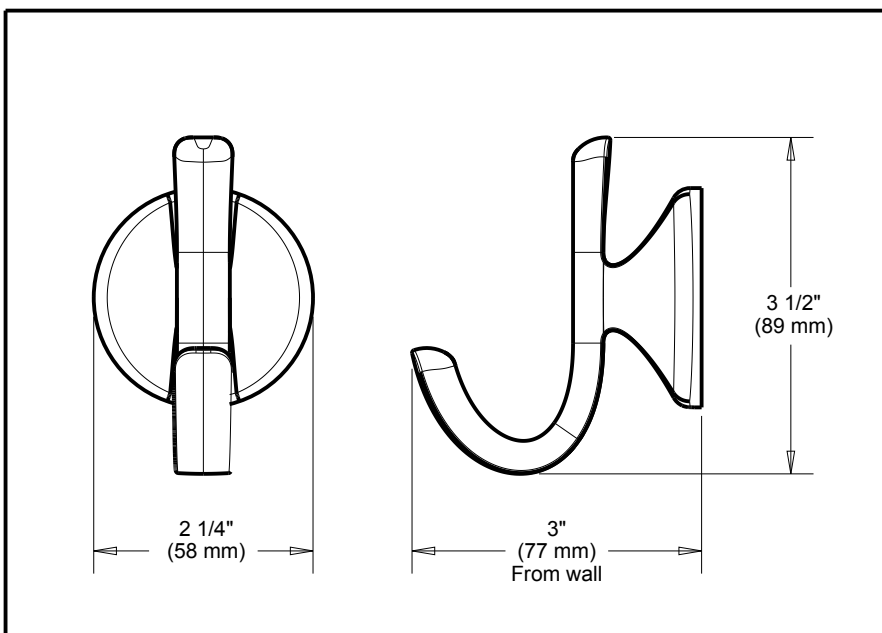

DELTA[®]

ACCESSORIES

- Tolva™ Bath Collection
- Robe Hook

Submitted Model No.: _____

Specific Features: _____

STANDARD SPECIFICATIONS:

- Wood blocking is preferable behind all wall surfaces. If wood blocking is not available, the following fasteners are suggested: Tile/Masonry-Plastic or lead Anchors Plaster/drywall-Toggle bolts.
- Mounting hardware and mounting template included with product.