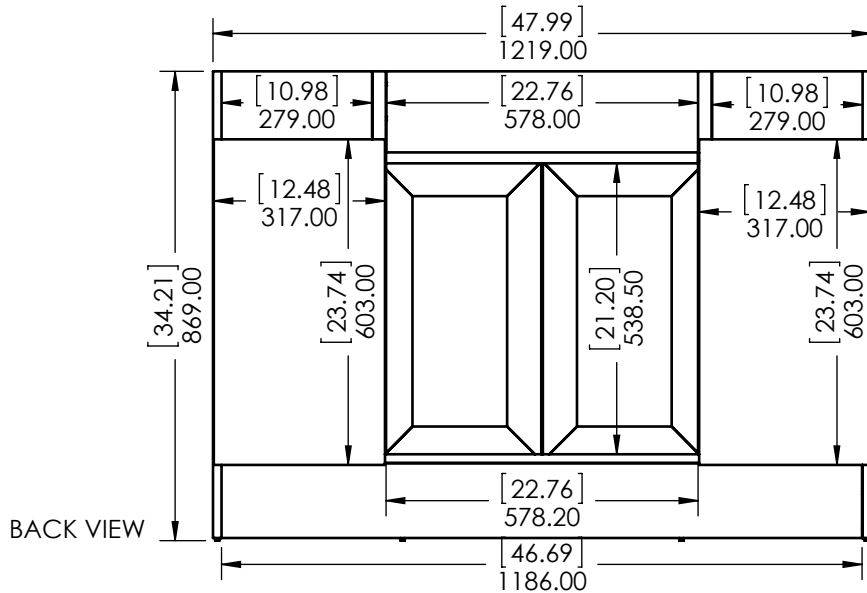

ITEM ID	DESCRIPTION
GF4821-WH	Glensford 48in x 21in D Vanity in White
GF4821-BT	Glensford 48in x 21in D Vanity in Butterscotch

REV	ECO#	DESCRIPTION	REV'D BY DATE	CHK'D BY DATE	APR'VD BY DATE
0		New Release	IASV 5/1/17	IASV 5/1/17	IASV 5/1/17

UNLESS OTHERWISE SPECIFIED  
 DIMENSIONS ARE IN mm and [inches]  
 AND TOLERANCES ARE +/- 1.0 [0.04]

DRAWN BY:	IASV	5/1/17
CHECKED BY:	IASV	5/1/17
APPROVED BY:	IASV	5/1/17
DO NOT SCALE DRAWING	SCALE: 1:10	SIZE: A

TITLE:	<b>GLENSFORD 48" ASSEMBLY</b>	
PART NO:	PAGE	REV:
	1 OF 1	0