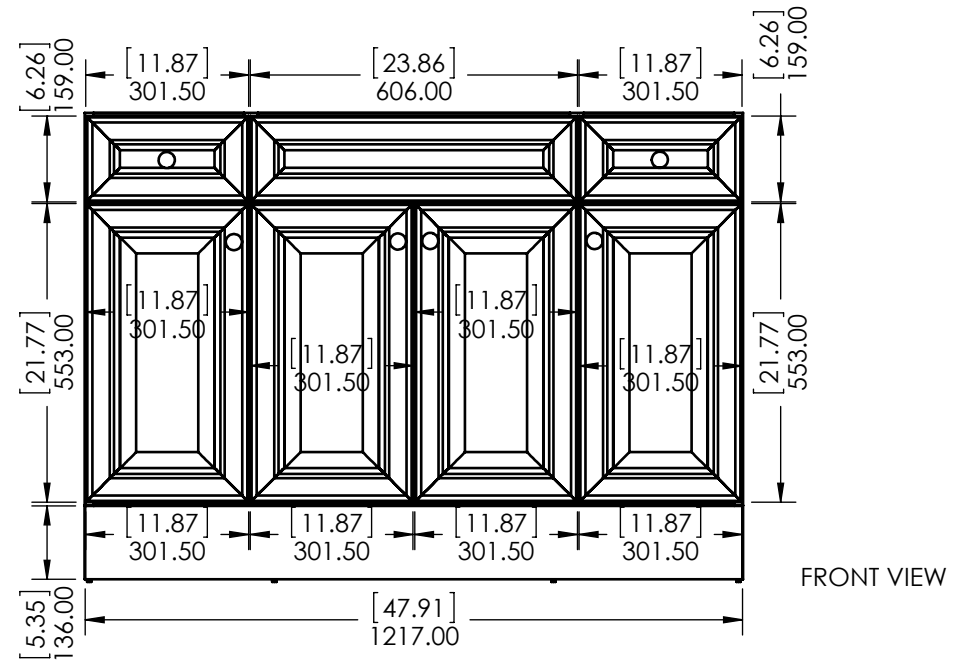

ITEM ID	DESCRIPTION
GF4821-WH	Glensford 48in x 21in D Vanity in White
GF4821-BT	Glensford 48in x 21in D Vanity in Butterscotch

REV	ECO#	DESCRIPTION	REV'D BY DATE	CHK'D BY DATE	APR'VD BY DATE
0		New Release	IASV 5/1/17	IASV 5/1/17	IASV 5/1/17

UNLESS OTHERWISE SPECIFIED  
 DIMENSIONS ARE IN mm and [inches]  
 AND TOLERANCES ARE +/- 1.0 [0.04]

DRAWN BY:	IASV	5/1/17
CHECKED BY:	IASV	5/1/17
APPROVED BY:	IASV	5/1/17
DO NOT SCALE DRAWING	SCALE: 1:10	SIZE: A

TITLE:	<b>GLENSFORD 48" ASSEMBLY</b>	
PART NO:	PAGE	REV:
	1 OF 1	0