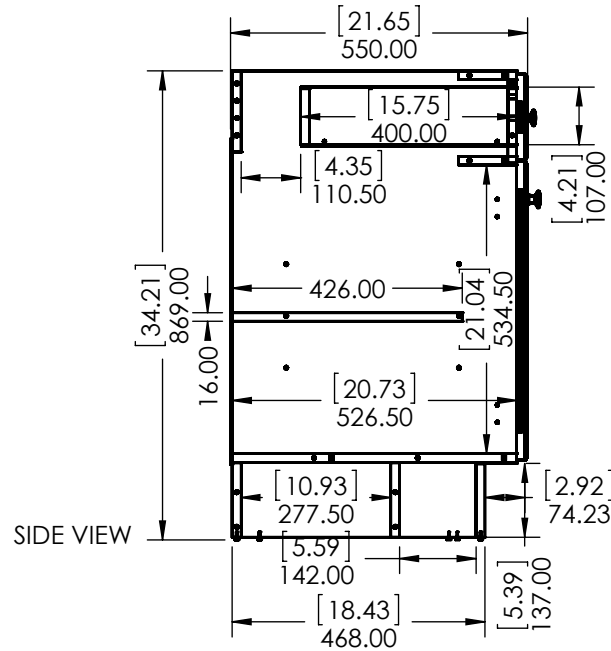

ITEM ID	DESCRIPTION
GF4821-WH	Glensford 48in x 21in D Vanity in White
GF4821-BT	Glensford 48in x 21in D Vanity in Butterscotch

REV	ECO#	DESCRIPTION	REV'D BY DATE	CHK'D BY DATE	APR'VD BY DATE
0		New Release	IASV 5/1/17	IASV 5/1/17	IASV 5/1/17

UNLESS OTHERWISE SPECIFIED  
 DIMENSIONS ARE IN mm and [inches]  
 AND TOLERANCES ARE +/- 1.0 [0.04]

DRAWN BY:	IASV	5/1/17
CHECKED BY:	IASV	5/1/17
APPROVED BY:	IASV	5/1/17
DO NOT SCALE DRAWING	SCALE: 1:10	SIZE: A

TITLE:	<b>GLENSFORD 48" ASSEMBLY</b>	
PART NO:	PAGE	REV:
	1 OF 1	0