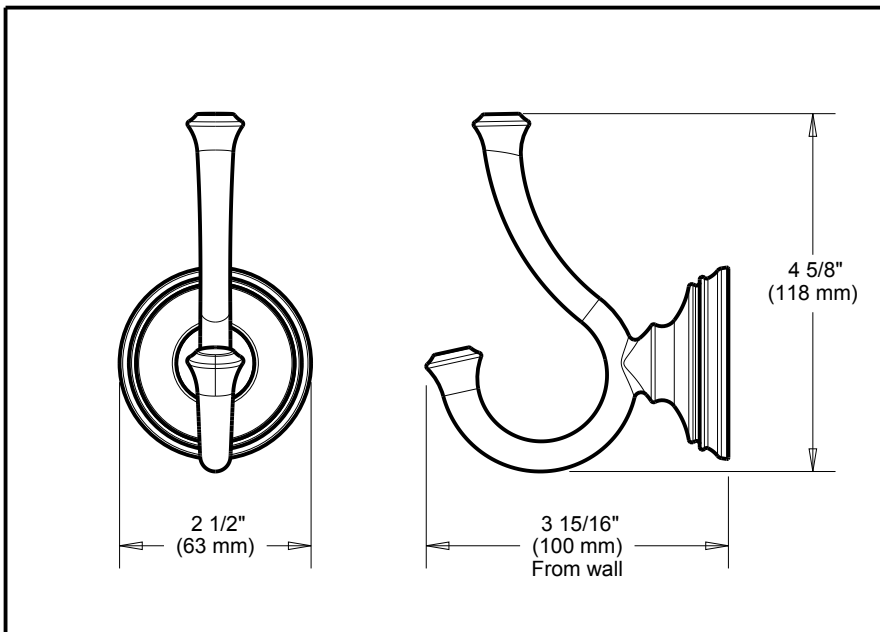

DELTA[®]

ACCESSORIES

- Cassidy™ Bath Collection
- Robe Hook

Submitted Model No.: _____

Specific Features: _____

STANDARD SPECIFICATIONS:

- Wood blocking is preferable behind all wall surfaces. If wood blocking is not available, the following fasteners are suggested: Tile/Masonry-Plastic or lead Anchors Plaster/drywall-Toggle bolts.
- Mounting hardware and mounting template included with product.