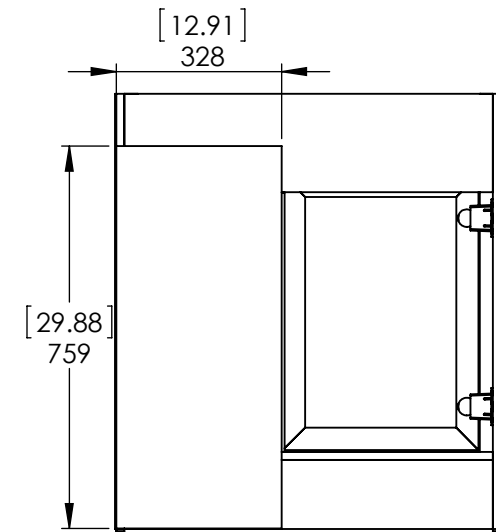

Top View

Isometric View

Front View

SECTION B-B
ESCALE 1 : 15

Back View

REV: **A**

ITEM: **BHSD30-FG
BHSD30-CR
BHSD30-CH
BH30-WH
BH30-ST**

Propiedad y Confidencialidad La información contenida en este dibujo es puramente propiedad de Woodcrafters Home Products LLC. Queda prohibida cualquier reproducción parcial o total sin el permiso por escrito de Woodcrafters Home Product LLC.	DWR	JCNV	26/02/18	NAME:	Brinkhill 30in Vanity - White/Sterling MATERIAL: German Beech 4/4 & Laminated Particle Board
	REV	R&D	26/02/18		
	APP	ING	26/02/18		
	ESCALE: 1:20			MODEL: Brinkhill 30in	

UNLESS OTHERWISE SPECIFIED
 DIMENSIONS ARE IN MM. AND (INCHES)
 TOLERANCES ARE
 +0.125 [3.175] -0.125 [-3.175]
 SCALE:1:10

	NAME	DATE
DRAWN	R. Rubio	08/22/16
CHECKED	R. Rubio	08/22/16
ENG APPR.	R. Rubio	08/22/16
MFG APPR.	C. Leal	08/22/16

UNLESS OTHERWISE SPECIFIED
 DIMENSIONS ARE IN MM. AND [INCHES]
 TOLERANCES ARE
 + 0.125 [3.175] - 0.125 [-3.175]
 SCALE:1:10

	NAME	DATE
DRAWN	R. Rubio	08/22/16
CHECKED	R. Rubio	08/22/16
ENG APPR.	R. Rubio	08/22/16
MFG APPR.	C. Leal	08/22/16

		SIZE	DWG. NO.	SHEET 2 OF 2
		A	Vtop Stone Effect, Rect 31x22	REV: 1