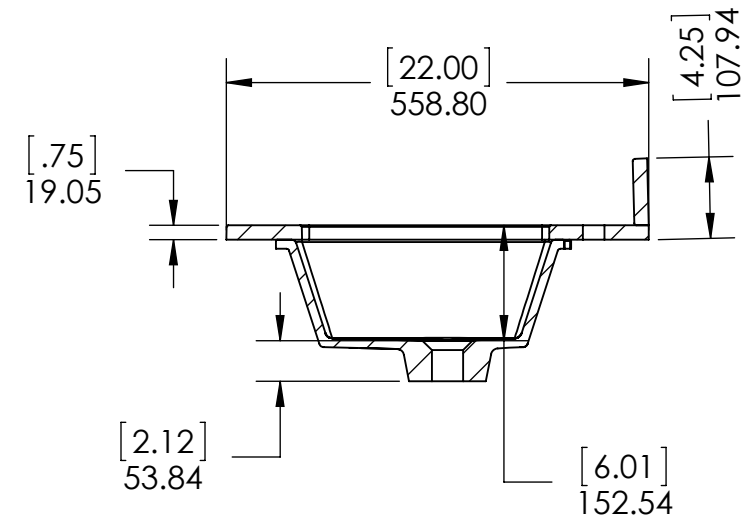

Rev #	Approved by	Change
0	R. Rubio	Released
1	O. Razo	New model added

PROPRIETARY AND CONFIDENTIAL
THE INFORMATION CONTAINED IN THIS DRAWING IS THE SOLE PROPERTY OF WOODCRAFTERS. ANY REPRODUCTION IN PART OR AS A WHOLE WITHOUT THE WRITTEN PERMISSION OF WOODCRAFTERS IS PROHIBITED.

UNLESS OTHERWISE SPECIFIED
DIMENSIONS ARE IN MM. AND (INCHES)
TOLERANCES ARE
+0.125 [3.175] -0.125 [-3.175]
SCALE:1:10

	NAME	DATE
DRAWN	R. Rubio	08/22/16
CHECKED	R. Rubio	08/22/16
ENG APPR.	R. Rubio	08/22/16
MFG APPR.	C. Leal	08/22/16

Wood Crafters
Vtop Stone Effect, Rect 31x22
SHEET 1 OF 2
REV: 1