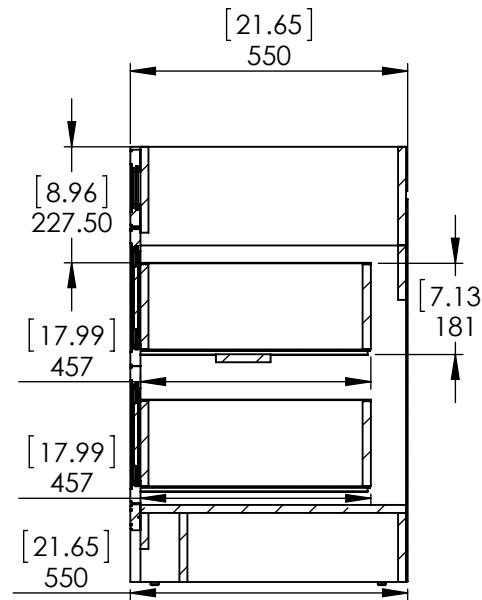

Top View

Isometric View

Front View

SECTION B-B
ESCALE 1 : 15

Back View

REV: **A**

ITEM: **BHSD30-FG
BHSD30-CR
BHSD30-CH
BH30-WH
BH30-ST**

Propiedad y Confidencialidad La información contenida en este dibujo es puramente propiedad de Woodcrafters Home Products LLC. Queda prohibida cualquier reproducción parcial o total sin el permiso por escrito de Woodcrafters Home Product LLC.	DWR	JCNV	26/02/18	NAME:	Brinkhill 30in Vanity - White/Sterling MATERIAL: German Beech 4/4 & Laminated Particle Board
	REV	R&D	26/02/18		
	APP	ING	26/02/18		
	ESCALE: 1:20			MODEL: Brinkhill 30in	

UNLESS OTHERWISE SPECIFIED
 DIMENSIONS ARE IN MM. AND (INCHES)
 TOLERANCES ARE
 +0.125 [3.175] -0.125 [-3.175]
 SCALE:1:10

	NAME	DATE
DRAWN	R. Rubio	08/22/16
CHECKED	R. Rubio	08/22/16
ENG APPR.	R. Rubio	08/22/16
MFG APPR.	C. Leal	08/22/16

UNLESS OTHERWISE SPECIFIED
 DIMENSIONS ARE IN MM. AND [INCHES]
 TOLERANCES ARE
 + 0.125 [3.175] - 0.125 [-3.175]
 SCALE:1:10

	NAME	DATE
DRAWN	R. Rubio	08/22/16
CHECKED	R. Rubio	08/22/16
ENG APPR.	R. Rubio	08/22/16
MFG APPR.	C. Leal	08/22/16

		SIZE	DWG. NO.	SHEET 2 OF 2
		A	Vtop Stone Effect, Rect 31x22	REV: 1