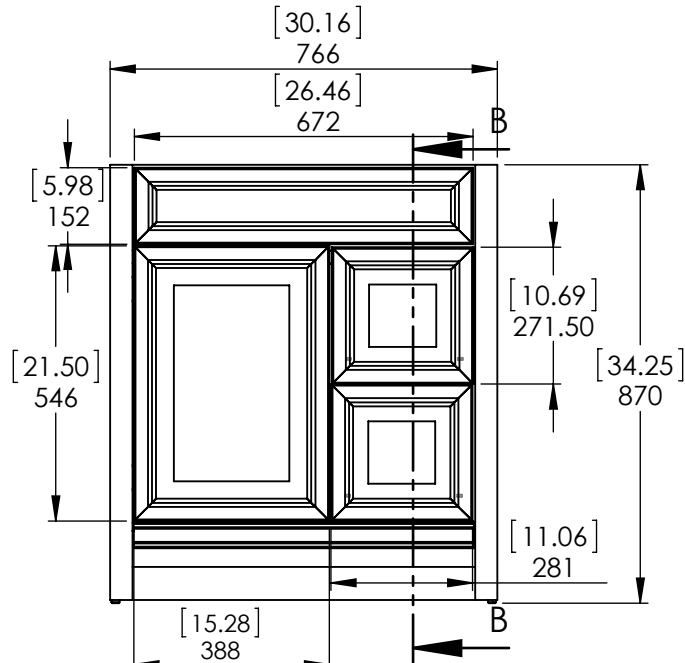

Top View

Isometric View

Front View

SECTION B-B
ESCALE 1 : 15

Back View

REV: **A**

ITEM: **BHSD30-FG
BHSD30-CR
BHSD30-CH
BH30-WH
BH30-ST**

Propiedad y Confidencialidad La información contenida en este dibujo es puramente propiedad de Woodcrafters Home Products LLC. Queda prohibida cualquier reproducción parcial o total sin el permiso por escrito de Woodcrafters Home Product LLC.	DWR	JCNV	26/02/18	NAME:	Brinkhill 30in Vanity - White/Sterling MATERIAL: German Beech 4/4 & Laminated Particle Board
	REV	R&D	26/02/18		
	APP	ING	26/02/18		
	ESCALE: 1:20			MODEL: Brinkhill 30in	

UNLESS OTHERWISE SPECIFIED
 DIMENSIONS ARE IN MM. AND (INCHES)
 TOLERANCES ARE
 +0.125 [3.175] -0.125 [-3.175]
 SCALE:1:10

	NAME	DATE
DRAWN	R. Rubio	08/22/16
CHECKED	R. Rubio	08/22/16
ENG APPR.	R. Rubio	08/22/16
MFG APPR.	C. Leal	08/22/16

UNLESS OTHERWISE SPECIFIED
 DIMENSIONS ARE IN MM. AND [INCHES]
 TOLERANCES ARE
 + 0.125 [3.175] - 0.125 [-3.175]
 SCALE:1:10

	NAME	DATE
DRAWN	R. Rubio	08/22/16
CHECKED	R. Rubio	08/22/16
ENG APPR.	R. Rubio	08/22/16
MFG APPR.	C. Leal	08/22/16

		SIZE	DWG. NO.	SHEET 2 OF 2
		A	Vtop Stone Effect, Rect 31x22	REV: 1