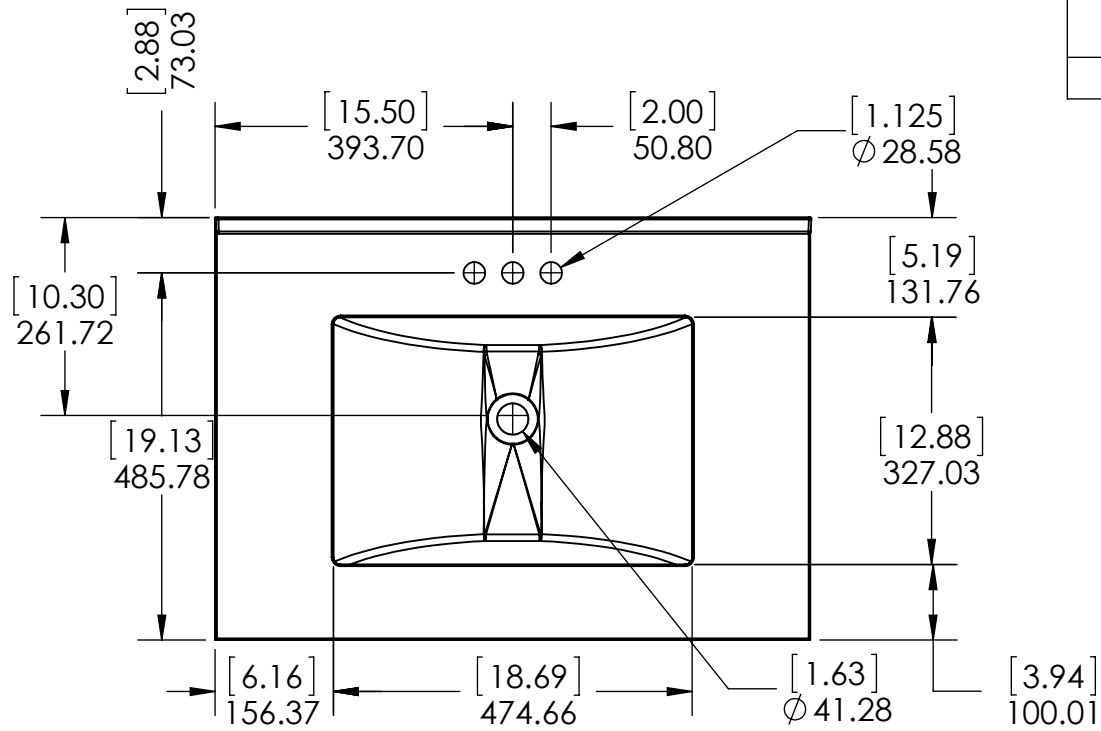

Rev #	Approved by	Change
0	R. Rubio	Released
1	O. Razo	New model added

PROPRIETARY AND CONFIDENTIAL
THE INFORMATION CONTAINED IN THIS DRAWING IS THE SOLE PROPERTY OF WOODCRAFTERS. ANY REPRODUCTION IN PART OR AS A WHOLE WITHOUT THE WRITTEN PERMISSION OF WOODCRAFTERS IS PROHIBITED.

UNLESS OTHERWISE SPECIFIED
DIMENSIONS ARE IN MM. AND (INCHES)
TOLERANCES ARE
+0.125 [3.175] -0.125 [-3.175]
SCALE:1:10

	NAME	DATE
DRAWN	R. Rubio	08/22/16
CHECKED	R. Rubio	08/22/16
ENG APPR.	R. Rubio	08/22/16
MFG APPR.	C. Leal	08/22/16

Wood Crafters
Vtop Stone Effect, Rect 31x22
SHEET 1 OF 2
REV: 1