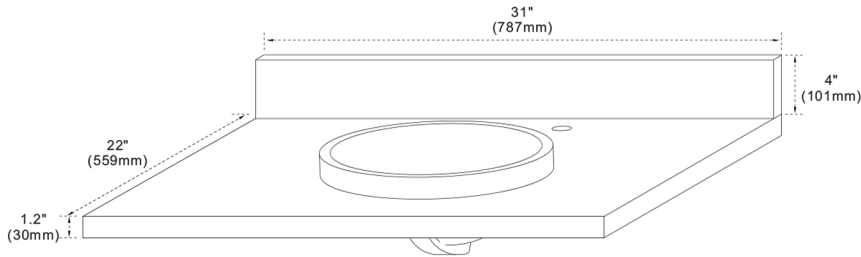

## FEATURES

1. Single 18" round topmount sink cutout;
2. Single facet hole;
3. 4" height backsplash included;
4. Thickness laminated to 1.2"