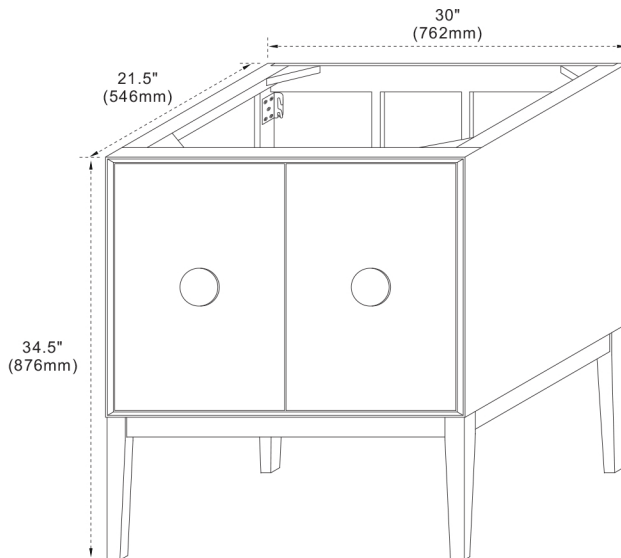

FEATURES

1. Solid wood and Plywood;
2. Two soft closing doors;
3. One interior drawer;
4. Dovetail construction drawer;
5. Detachable wooden base

COLORS/FINISHES

AB - Aqua Blue;
WH - Pure White

**NOTE: SINK STYLE, SHAPE, FAUCET HOLES, CUTOUT ON TOP, VANITY MAY VARY FROM THE PICTURE ABOVE.
INSTRUCTIONAL PURPOSE ONLY.**