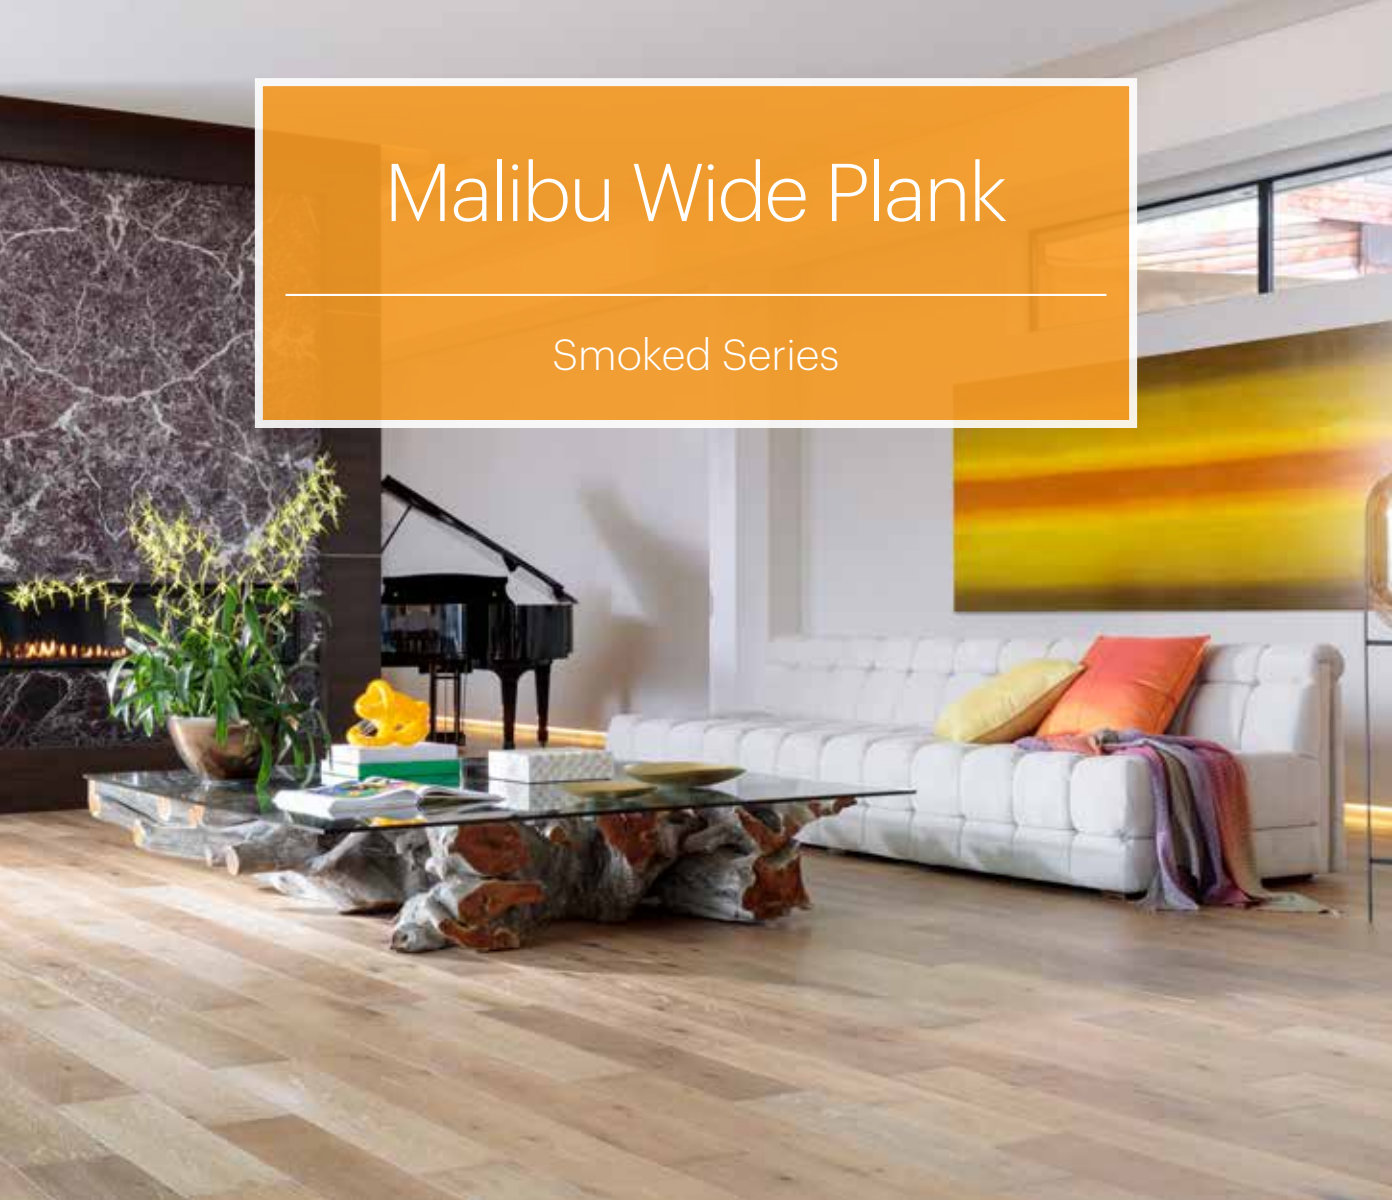

Malibu Wide Plank

Smoked Series

Color Your World Beautiful

Engineered Tongue & Groove and Click Lock Constructions

- Featuring our proprietary custom aging process that dramatically deepens the color tone of natural wood.
- Choose from the latest gray, white wash and neutral colors to complement any room design from traditional to modern.
- Longer and wider Planks for an upscale look that make every room look wider, longer and more elegant.
- High definition and transparency achieved through our super low gloss finish that reveals the natural grain of the wood.
- Custom European craftsmanship reflected in unique color variations on every plank.
- Lifetime residential finish and structural warranty, 5 year commercial warranty.
- Product dimensions: Tongue & Groove: 1/2" thick x 7-1/2" wide x 15.75" ~ 74.8" long (50% 74.8" long planks); Click Lock: 3/8" thick x 6-1/2" wide x 15.75" ~ 47.64" long (70% 47.64" long planks).

Malibu Wide Plank

Delano | French Oak

Malibu Wide Plank

As easy to find as it is to love.

Keep an eye out for this line at homedepot.com, where Malibu Wide Plank Smoked Series is exclusively offered. You'll soon discover the beautiful difference this premium yet affordable line can bring to your home. Visit the hardwood flooring page and see for yourself! The Home Depot has everything you need to get started.