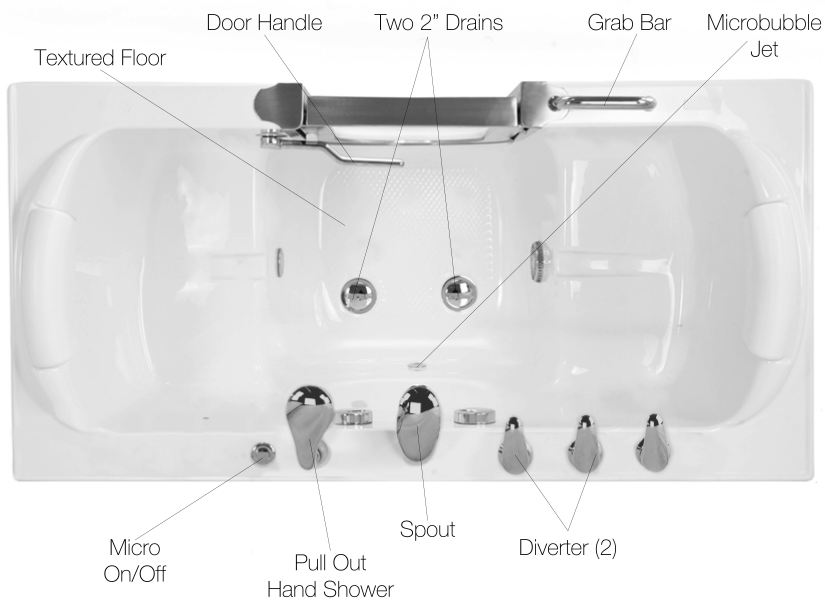

## Included Features:

1. Tub Shell - Acrylic Tub Shell:
  - High quality cast acrylic
  - Excellent color uniformity
  - High Gloss White Finish
  - Gel Coat Fiberglass (reinforced)
2. Stainless Steel Frame
3. Low threshold step in 9.5" with the option to lower to 6.5"
4. Seat Width: 20.25"
5. Seven (7) adjustable heavy duty leveling legs for stainless steel frame support
6. Stainless steel and tempered glass door, door frame and door seal gasket
7. Two (2) removable rubber back support (white)
8. Two (2) front, one (1) toe kick and one (1) side removable access panels
9. Microbubble Therapy System
  - 1HM Pump
  - Pressure Vessel
  - Air Switch and one (1) jet
  - Agitator Valve

10. Five-Piece Fast Fill Faucet Set with Chrome Finish
  - 18 GPM (Average) @ 60 PSI
  - Designer spout
  - Hot and cold lever handles
  - Pull out, hand held, chrome plated shower with 5 ft. retractable stainless steel braided hose

## Plumbing:

- Two (2) x 2" floor drains with 2 overflows and 2 stainless steel cable operated openers with extension handles
- Two (2) PVC 2" drain elbows with 2" opening

# Companion Two Seat Microbubble+Heat Massage Walk In Bathtub

Removable toe kick panel allows for lowering the Ella Deluxe walk in bathtub

Panel On

Panel Off

Lowered Threshold

Baseboard On  
(not supplied)