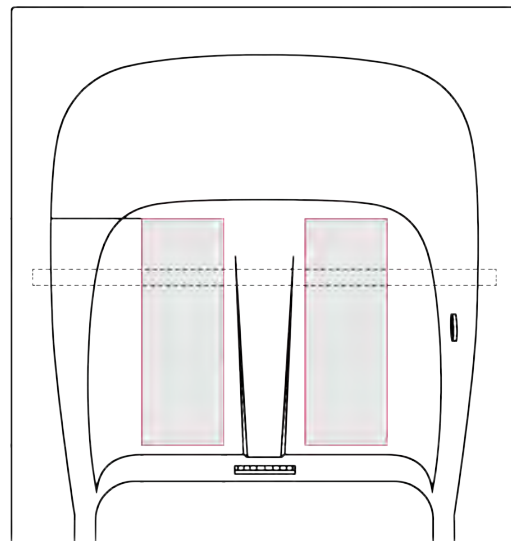

Companion Two Seat Microbubble+Heat Massage Walk In Bathtub

Disclaimer:
In an effort to continually improve our product, specifications and configurations are subject to change without notice. Before ordering or installing, consider future access to essential equipment.