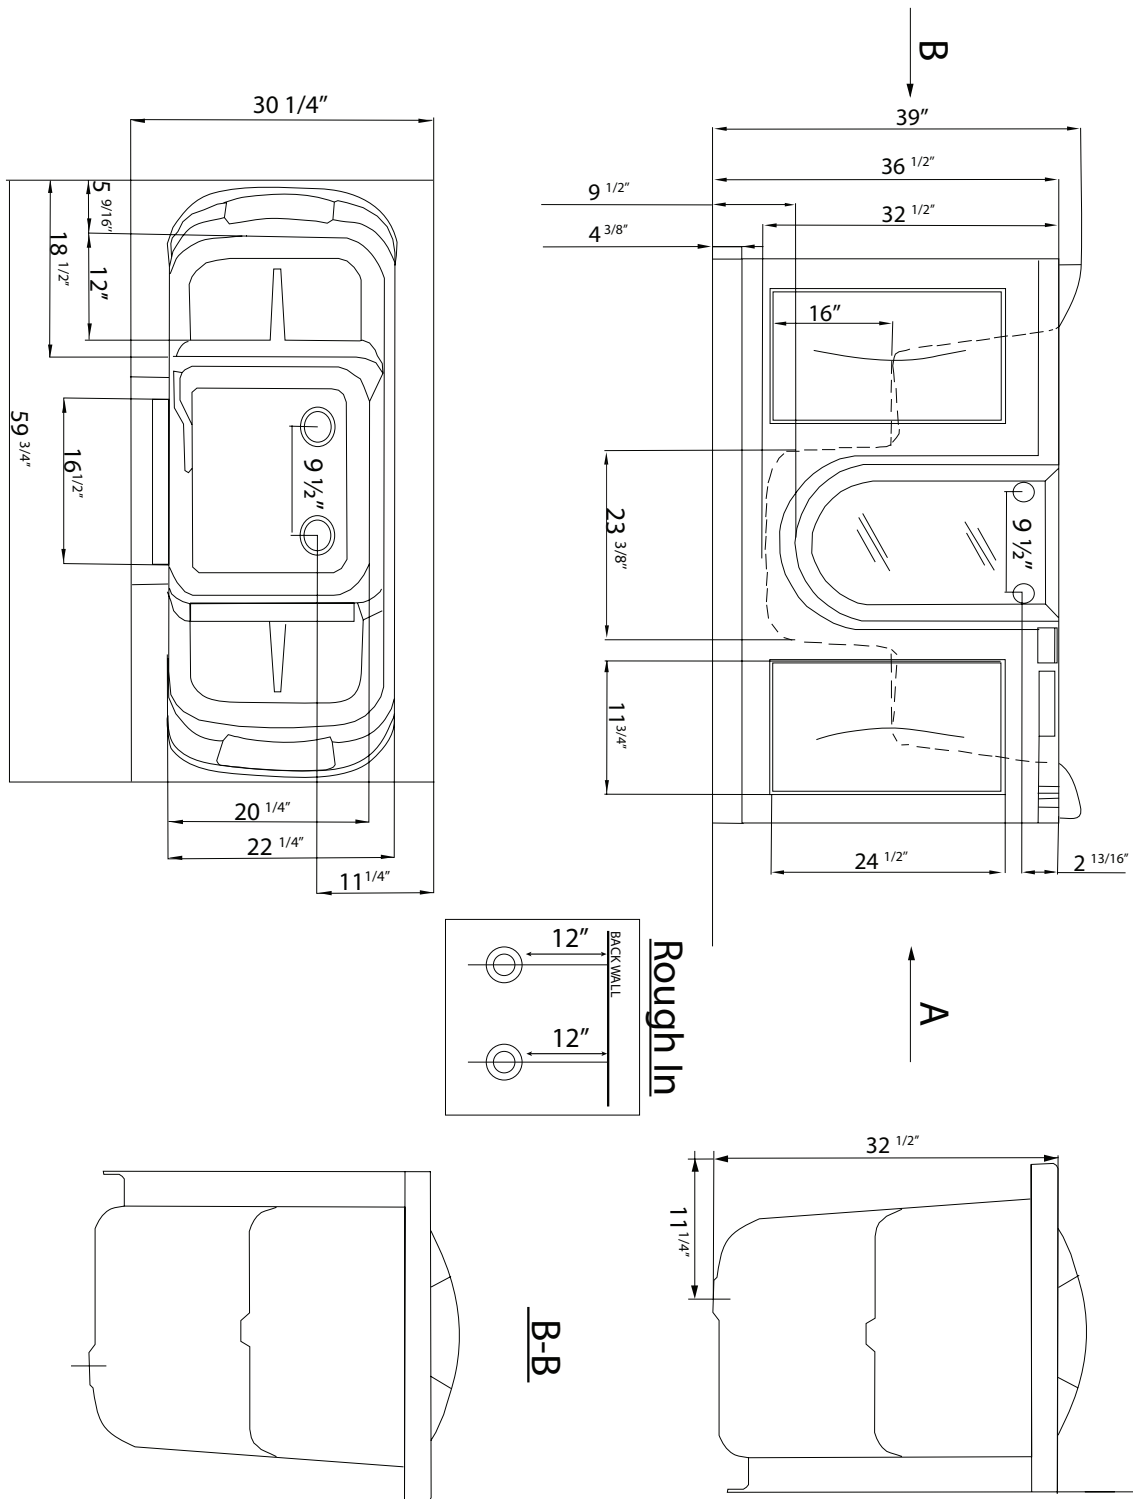

Companion Two Seat Microbubble+Heat Massage Walk In Bathtub

Disclaimer:
In an effort to continually improve our product, specifications and configurations are subject to change without notice. Before ordering or installing, consider future access to essential equipment.