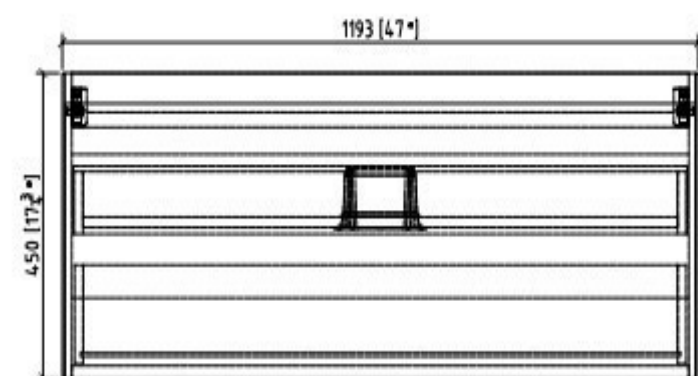

MORENO HAPPY48" SKU # SMF1200

Features:

Two Functioning Drawers

Cabinet comes Fully Assembled

Multi-stage Painting to Ensure Durability and Consistency

Soft Closing Hardware

Countertop Pre-drilled for a Single Hole Faucet

Sink has Overflow

Side adjustment Depth adjustment via worm gear Height adjustment via base plate

Dimensions	Width	Depth	Height
Inches	47.125	18.75	19.75