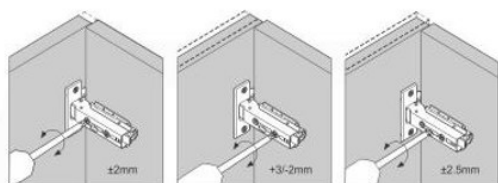

MORENO HAPPY48" SKU # SMF1200

Features:

Two Functioning Drawers

Cabinet comes Fully Assembled

Multi-stage Painting to Ensure Durability and Consistency

Soft Closing Hardware

Countertop Pre-drilled for a Single Hole Faucet

Sink has Overflow

Side adjustment Depth adjustment via worm gear Height adjustment via base plate

Dimensions	Width	Depth	Height
Inches	47.125	18.75	19.75