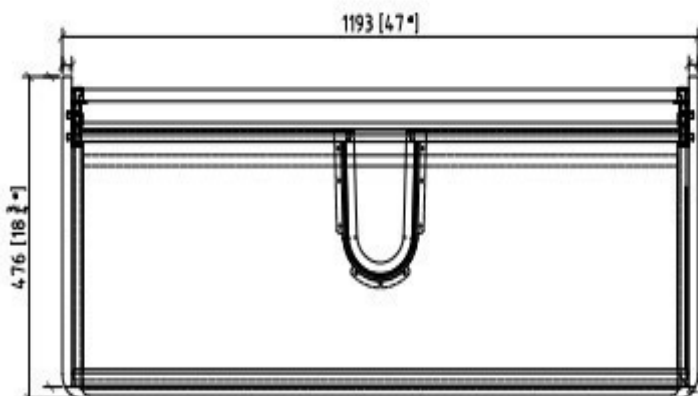

MORENO HAPPY48" SKU # SMF1200

Features:

Two Functioning Drawers

Cabinet comes Fully Assembled

Multi-stage Painting to Ensure Durability and Consistency

Soft Closing Hardware

Countertop Pre-drilled for a Single Hole Faucet

Sink has Overflow

Side adjustment Depth adjustment via worm gear Height adjustment via base plate

Dimensions	Width	Depth	Height
Inches	47.125	18.75	19.75