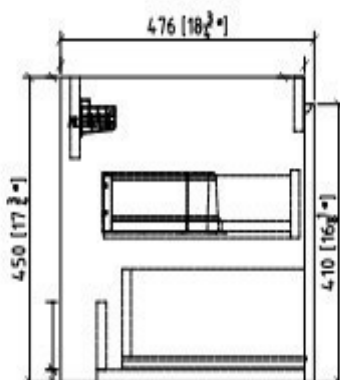

MORENO HAPPY48" SKU # SMF1200

Features:

Two Functioning Drawers

Cabinet comes Fully Assembled

Multi-stage Painting to Ensure Durability and Consistency

Soft Closing Hardware

Countertop Pre-drilled for a Single Hole Faucet

Sink has Overflow

Side adjustment Depth adjustment via worm gear Height adjustment via base plate

Dimensions	Width	Depth	Height
Inches	47.125	18.75	19.75