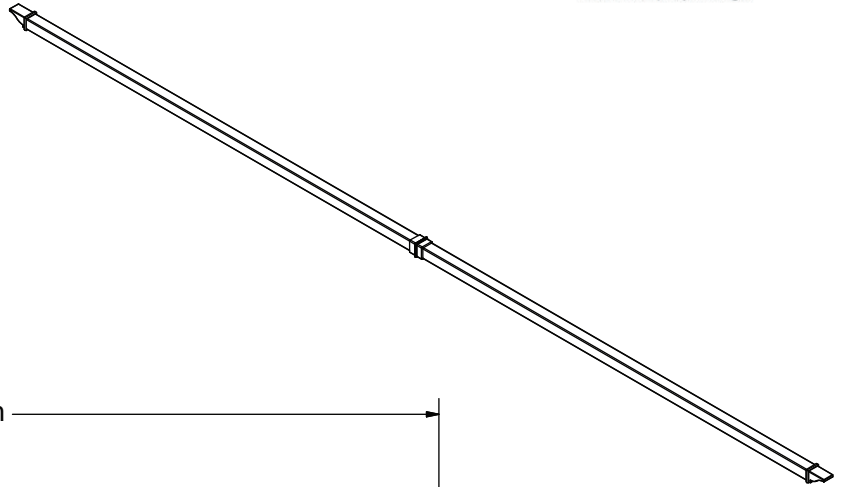

Shade Slats

1.5 x 1.5 in

* this Additional Shade Slat Kit includes the parts necessary to assemble 12 full-length shade slats.