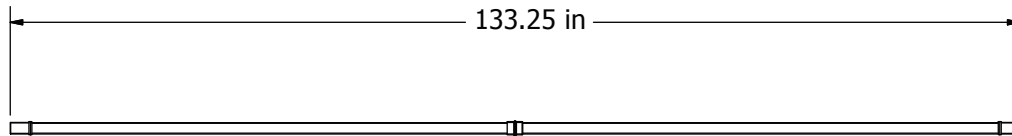

Shade Slats

1.5 x 1.5 in

* this Additional Shade Slat Kit includes the parts necessary to assemble 12 full-length shade slats.