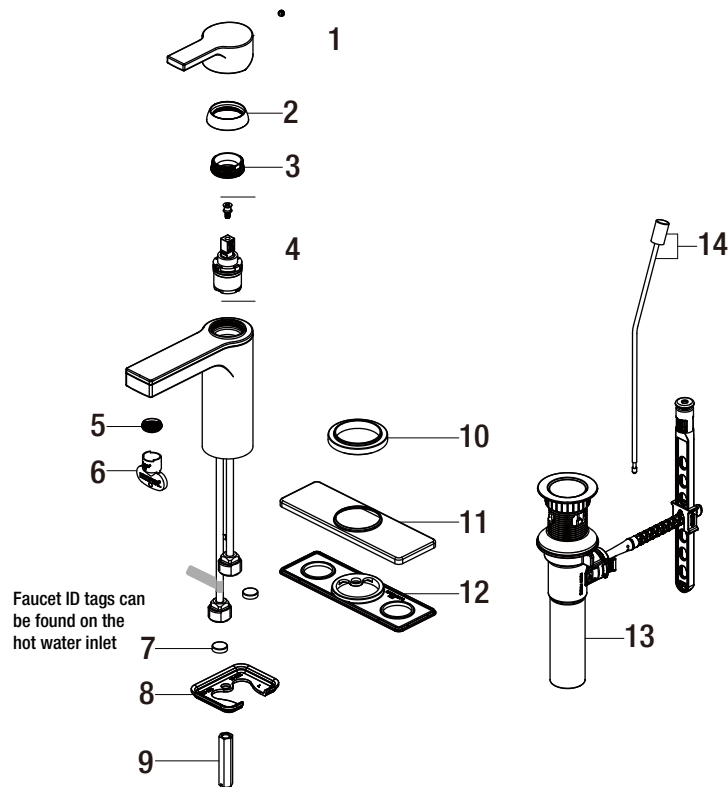

Single-Handle Lavatory Faucet in Bronze

| MODEL | SKU # | FINISH |
|----------------|-----------|--------|
| HD67771W-6027D | 304778439 | Bronze |

Many replacement parts can be purchased online or at your local store. Please use the table below to identify the part SKU number needed, go to HOMEDEPOT.COM, and check for online and store availability. If you can't find the part you are looking for, please call 1-855-HD-GLACIER.

| Part | Description | Part # | Internet SKU # | Store SKU # |
|------|-------------------|-------------|----------------|-------------|
| 1 | Handle assembly | RP135062709 | | |
| 2 | Cap | RP803442709 | | |
| 3 | Bonnet nut | RP70572 | | |
| 4 | Cartridge & Screw | RP20083 | | |
| 5 | Aerator | RP30253 | | |
| 6 | Plastic wrench | RP30254 | | |
| 7 | Screen washer | RP70072 | | |
| 8 | Washer | RP70228 | | |

| Part | Description | Part # | Internet SKU # | Store SKU # |
|------|------------------------------|-------------|----------------|-------------|
| 9 | Lock nut | RP56091 | | |
| 10 | Flange | RP805712709 | | |
| 11 | Deck plate | RP805722709 | | |
| 12 | Gasket | RP80573 | | |
| 13 | ClickInstall™ drain assembly | RP402282709 | | |
| 14 | Lift rod | RP402492709 | | |