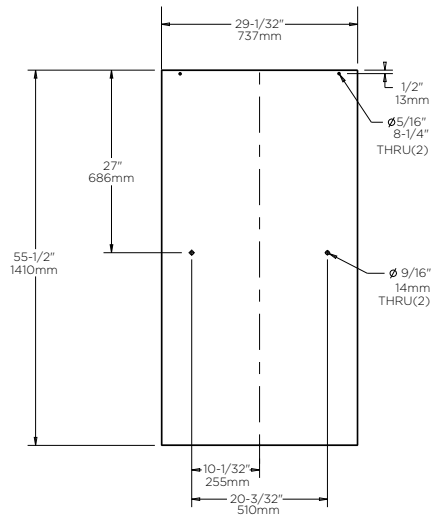

TECHNICAL DATA

Shower Door

SLIDING BATHUB 60" GLASS PANEL

MATERIALS:

1/4" (6mm) Tempered Glass Panel.

INSTALLATION:

Detailed Instructions and Hardware Included for Easy Installation.

UNIQUE FEATURE:

Spot Guard Easy Clean Coating.

Traditional: Fits Doors with an Opening min/max of 50 1/8" – 59 3/8" (127cm-151cm), with a Height of 58 1/8" (148cm)

Contemporary: Fits Doors with an Opening min/max of 50 1/8" – 58 1/2" (127cm-149cm), with a Height of 58 3/4" (149cm)

WARRANTY:

5 Year Limited Warranty.

see what Delta can do™