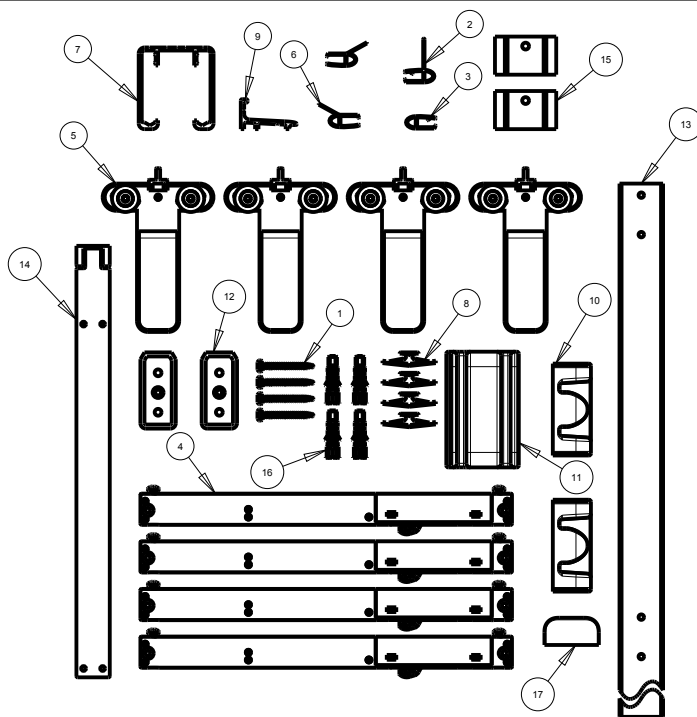

# SHOWER DOOR

# SLIDING MOD STYLE BATHTUB TRACK 60"

ID	DESCRIPTION	QTY	MATERIAL
1	#8-18 X 1.5" LONG PHILLIPS HEAD	4	SS
2	6mm Blade Seal	1	PVC
3	6mm Bumper Seal	1	PVC
4	6mm Damper	4	ASSEMBLY
5	6mm Door Roller Assembly	4	ASSEMBLY
6	6mm Outer Angle Blade Seal	2	PVC
7	6mm Top Track	1	AL6463
8	Acrylic Wall Anchor	4	NYLON
9	Bottom Track	1	AL6463
10	Bumper	2	PVC
11	Center Divider	1	NYLON
12	Collar Bracket	2	ZINC_DIE_CAST
13	Collar Bracket Template	1	AL6063
14	Damper Drilling Template	1	NYLON
15	Retention Plate	2	NYLON
16	Tile Wall Anchors	4	PVC
17	Trim Cap	1	PVC

**UNIQUE FEATURE:** Constructed of Corrosion Resistant Anodized Aluminum.  
60" Track Assembly Kit

Fits 60" Shower Doors with an Opening min/max of 50 1/8" - 58 1/2" (127cm-149cm),  
with a Height of 59 1/4" (150cm).

**NOTE:** Height of 63" (160cm) Required for installation  
Compatible with all 1/4" (6mm) Delta Shower Glass

**WARRANTY:** 5 Year Limited Warranty.

see what Delta can do