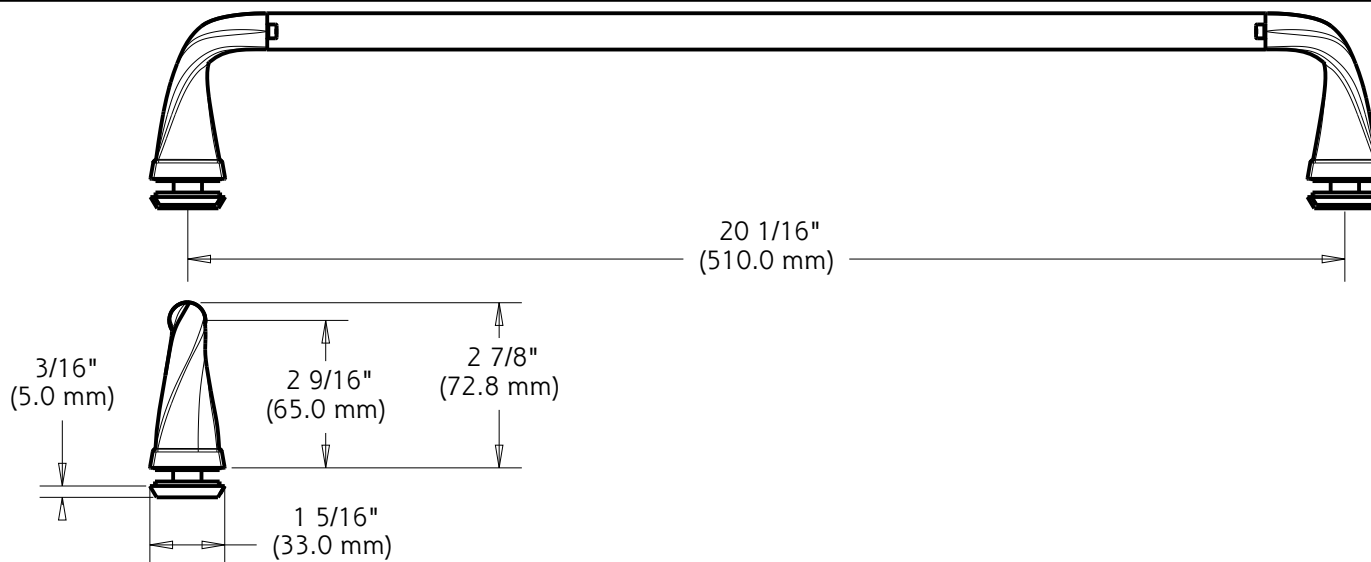

Shower Door

EVERLY™ HANDLE

MATERIALS: Zinc Posts for all
Aluminum Bar: Brushed Nickel and Oil Rubbed Bronze.
Stainless Steel Bar: Polished Chrome.

INSTALLATION: Detailed Instructions and Hardware Included for Easy Installation.

UNIQUE FEATURE: Coordinates with Delta® Faucets and Bath Hardware.
Compatible with All Delta® Sliding Bathtub or Shower Doors.

WARRANTY: 5 Year Limited Warranty.

see what Delta can do