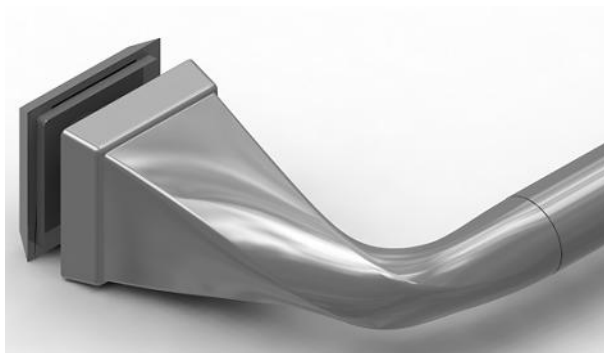

# EVERLY™ HANDLE

**MATERIALS:** Zinc Posts for all  
 Aluminum Bar: Brushed Nickel and Oil Rubbed Bronze.  
 Stainless Steel Bar: Polished Chrome.

**INSTALLATION:** Detailed Instructions and Hardware Included for Easy Installation.