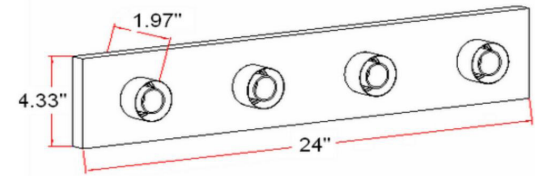

4-Light Vanity Light
Polished Chrome

SPECIFICATIONS

MOUNTING:	Wall Mount	LED BRIGHTNESS (LUMENS):	N/A
SLOPED CEILING ADAPTABLE:	No	LED COLOR CORRELATED TEMPERATURE (CCT):	N/A
LAMP TYPE 1:	4 lamps 60W Incandescent	LED COLOR RENDERING INDEX (CRI):	N/A
BULB INCLUDED:	No	LED EFFICACY:	N/A
WATTS PER BULB:	60W	LED AVERAGE RATED LIFE:	N/A
TOTAL WATTAGE:	240W	ENERGY EFFICIENT:	No
DIMMABLE:	Yes	LIGHTING AMPS:	N/A
MATERIAL CONSTRUCTION:	Steel	VOLTAGE:	120V
ASSEMBLED DIMENSIONS:	4.33" H x 24" L x 1.97" D		
WEIGHT:	4.05 lbs.		
BACKPLATE DIMENSIONS:	N/A		
CANOPY/PLATE DIMENSIONS:	N/A		
GLASS/SHADE DIMENSIONS:	N/A		
GLASS/SHADE MATERIAL:	N/A		
GLASS/SHADE TYPE:	N/A		
GLASS/SHADE COLOR:	N/A		