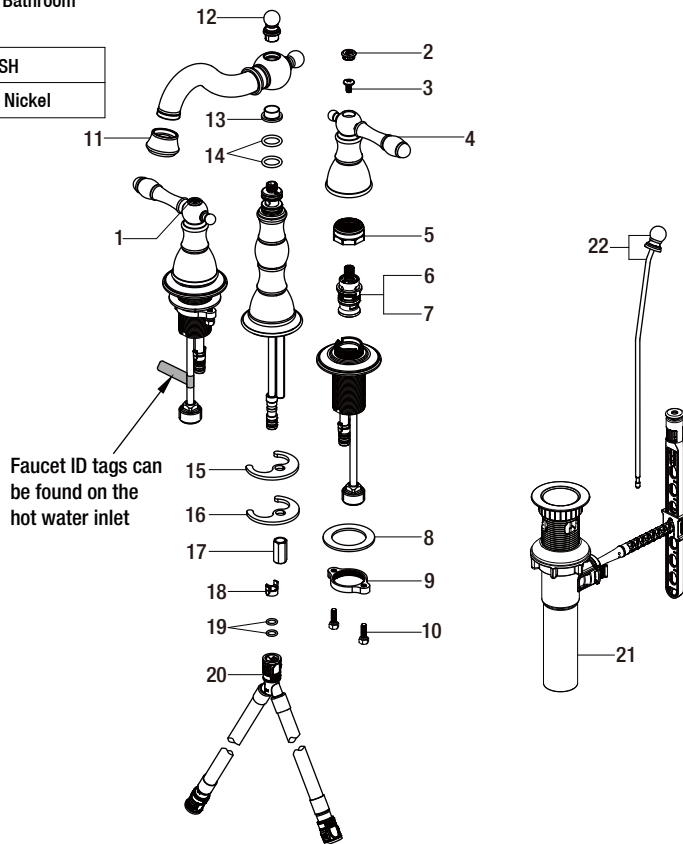

Replacement Parts List

Lyndhurst Series 8 in. Widespread 2-Handle High-Arc Bathroom
Faucet in Brushed Nickel

MODEL	SKU #	FINISH
HD67277W-8004	304367656	Brushed Nickel

Many replacement parts can be purchased online or at your local store. Please use the table below to identify the part SKU number needed, go to HOMEDEPOT.COM, and check for online and store availability. If you can't find the part you are looking for, please call 1-855-HD-GLACIER.

Part	Description	Part #	Internet SKU #	Store SKU #
1	Index H	RP1000104	202666333	271685
2	Index C	RP1000204		
3	Screw	RP50001		
4	Handle	RP1322904		
5	Bonnet nut	RP70435	206864739	
6	Cartridge H	RP20087		
7	Cartridge C	RP20088		
8	Washer	RP64147		
9	Nut	RP56059		
10	Screw	RP50004		
11	Aerator	RP3019704		
12	Cap	RP8000104		

Part	Description	Part #	Internet SKU #	Store SKU #
13	Wearable ring	RP64002		
14	O-ring	RP60008		
15	Rubber washer	RP64045		
16	Metal washer	RP64046		
17	Lock nut	RP56026		
18	Block	RP70421		
19	O-ring	RP60002		
20	Quick connecting hose	RP70430		
21	ClickInstall™ drain assembly	RP4022804		
22	Lift rod	RP4028404		