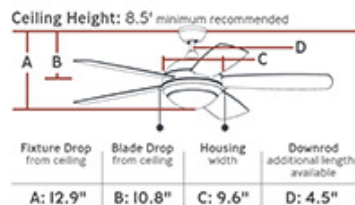

Collection: Discus Outdoor

UPC #: 014817576627

Finish: Painted Brushed Steel (PBS)

Blade Finish: Painted Brushed Steel

Blade Finish 2: Undefined

Dimensions:

- **Diameter:** 52"
- **Weight:** 20.5 lbs.
- **Reverse Switch:** Manual
- **Rev. Switch Location:** Top of Housing
- **Motor Size:** 153.0 X 18.0
- **Diameter of Housing:** 11.1
- **Lead Wire Length:** 78 inches
- **Light Kit Included:** Yes
- **Remote Included:** None
- **Remote Group(s):**

Bulbs:

- 1 - LED Integrated Array 20w 120v - included

Features:

- Fixture is operated with a pull chain

Material List:

Backplate / Canopy Details:

Type	Height / Length	Width	Depth	Diameter	Outlet Box Up	Outlet Box Down
Canopy				5 1/8		

Blade Details:

Blade Group	Diameter	Included	RPM Hi	CFM Hi	Watts Hi	Amps Hi	RPM Med	CFM Med	Watts Med	Amps Med	RPM Low	CFM Low	Watts Low	Amps Low
	52	Yes	167.0	4483.37	60.21	0.5024								

Mounting Options:

Mounting Type	Included	Item	Downrod Length	Downrod Diameter	Overall Height	Blade to Ceiling	Min. Ceiling Height	Canopy Style	Canopy Diameter
Downrod (Included)	yes		4.5	0.5	15.4	10.3	7.86		5.1
Flush (Included)	yes								5.1