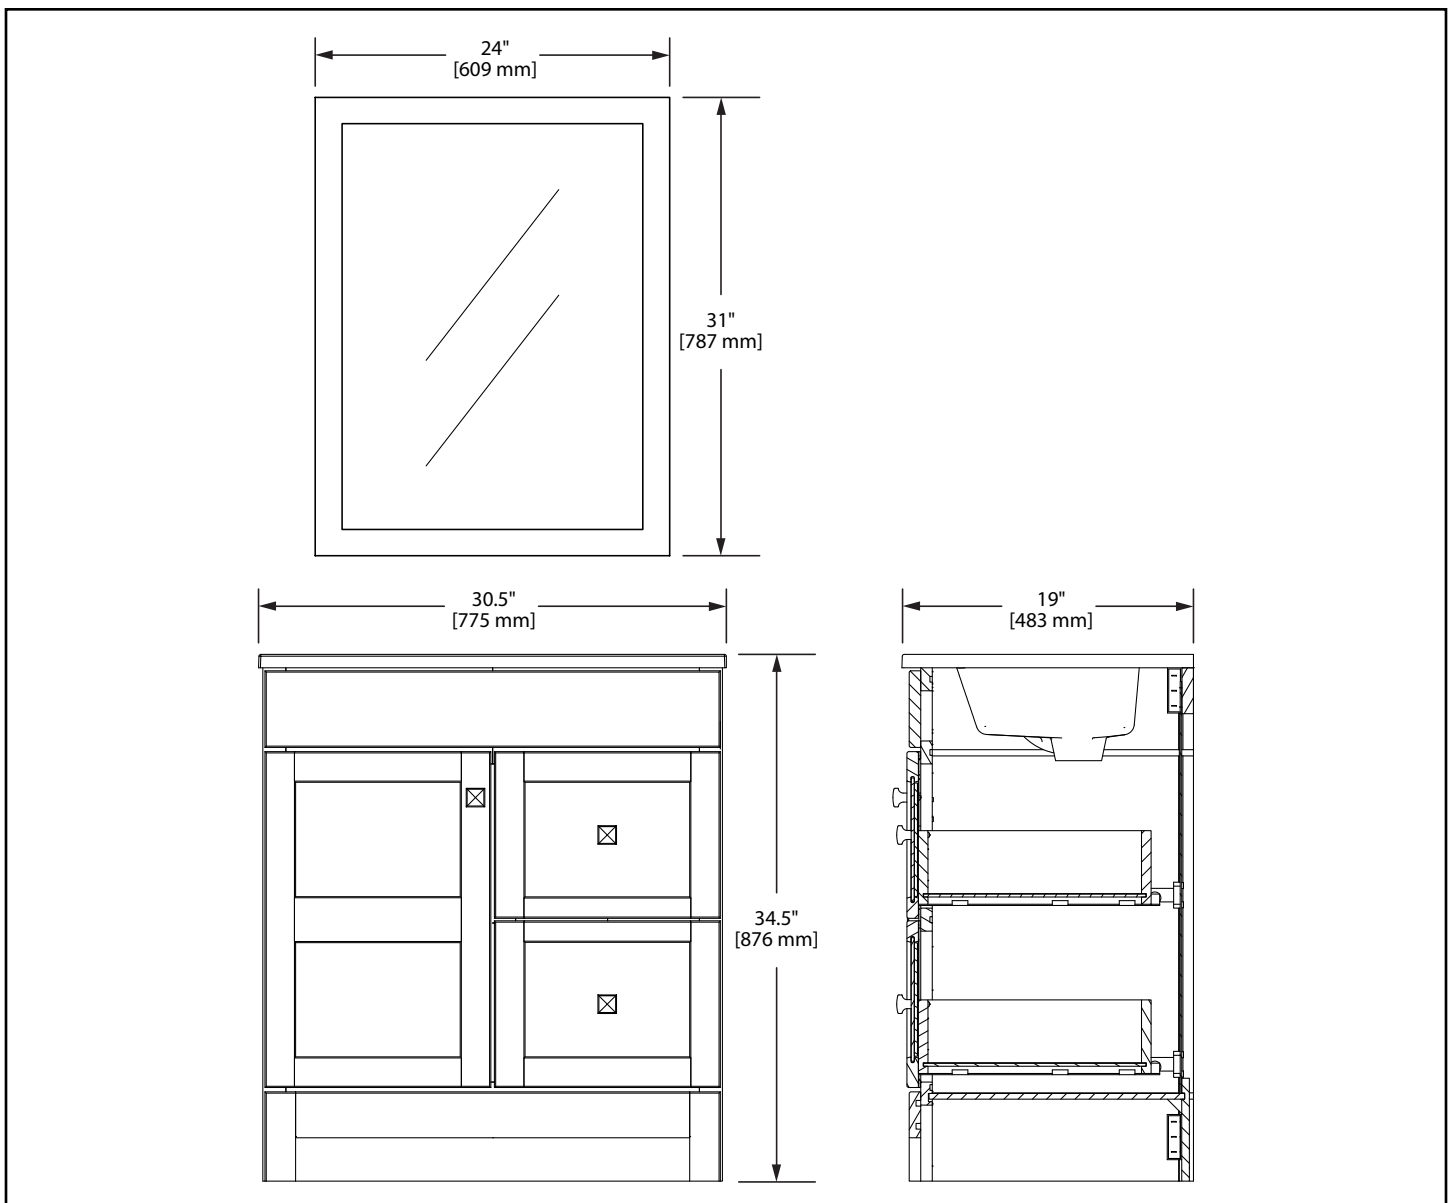

ARTISAN CHESTNUT COMBO

30" Vanity Cabinet with Top and Mirror

PPM30-CHT

The information contained in this drawing is the sole property of RSI Home Products.
Any reproduction in part or as a whole without the written permission of RSI Home Products is prohibited.