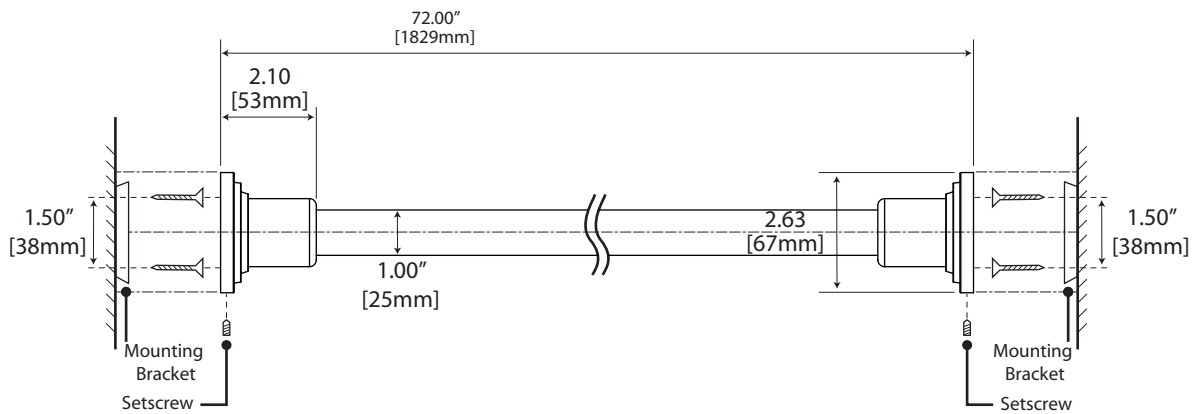

Marina Shower Accessories

General Specifications

Shower Rod Set (Rod and Ends)

- #819 (Chrome)
- #821 (Satin Nickel)
- #820 (Bronze)

Solid Brass Construction

Shower Rod
1" dia., 6ft L.

- #813 (Chrome)
- #801 (Satin Nickel)
- #810 (Bronze)
- #800 (Polished Brass)

Shower Rod Ends
(set of 2) Holds 1" dia. rod

- #829 (Chrome)
- #830 (Satin Nickel)
- #823 (Bronze)
- #828 (Polished Brass)

Curtain Rings
(set of 2) 1 1/2" dia.

- #834 (Chrome)
- #835 (Satin Nickel)
- #831 (Bronze)
- #802A (Polished Brass)