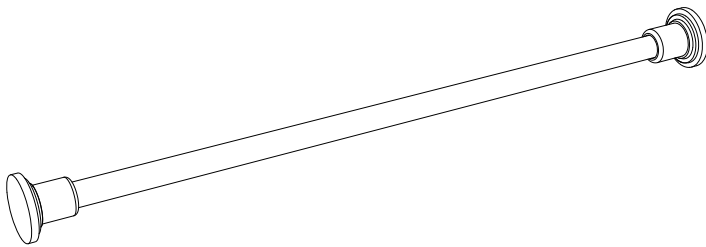

Marina Shower Accessories

General Specifications

Shower Rod Set (Rod and Ends)

- #819 (Chrome)
- #821 (Satin Nickel)
- #820 (Bronze)

Solid Brass Construction

Shower Rod
1" dia., 6ft L.

- #813 (Chrome)
- #801 (Satin Nickel)
- #810 (Bronze)
- #800 (Polished Brass)

Shower Rod Ends
(set of 2) Holds 1" dia. rod

- #829 (Chrome)
- #830 (Satin Nickel)
- #823 (Bronze)
- #828 (Polished Brass)

Curtain Rings
(set of 2) 1 1/2" dia.

- #834 (Chrome)
- #835 (Satin Nickel)
- #831 (Bronze)
- #802A (Polished Brass)