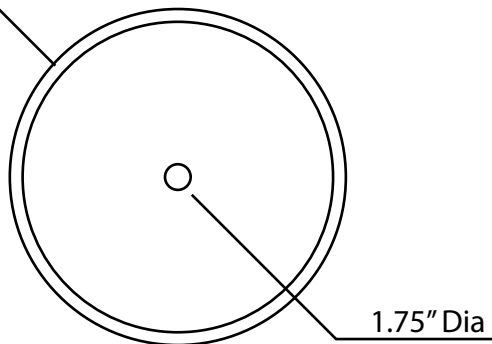

ANZZI™

Perfection is our Tradition™

16.5" Dia

LS-AZ064

ANZZI VESSEL SINK DIMENSIONS

Visit us at www.ANZZI.com
or call us at 1-844-44-ANZZI

Measurements are approximate and subject to change.

Vessel Faucet Options from ANZZI™

Copy & Paste the ID code into Home Depot's search bar.

Model: L-AZ022

Finish: Chrome
ID: 206786209

Model: L-AZ040

Finish: Chrome & Brushed Nickel
ID: 206786230
ID: 206786231

Model: L-AZ097

Finish: Chrome & Brushed Nickel
ID: 206786220
ID: 206786221

Model: L-AZ096

Finish: Chrome & Brushed Nickel
ID: 206786218
ID: 206786219

Model: L-AZ095

Finish: Chrome & Brushed Nickel
ID: 206786216
ID: 206786217