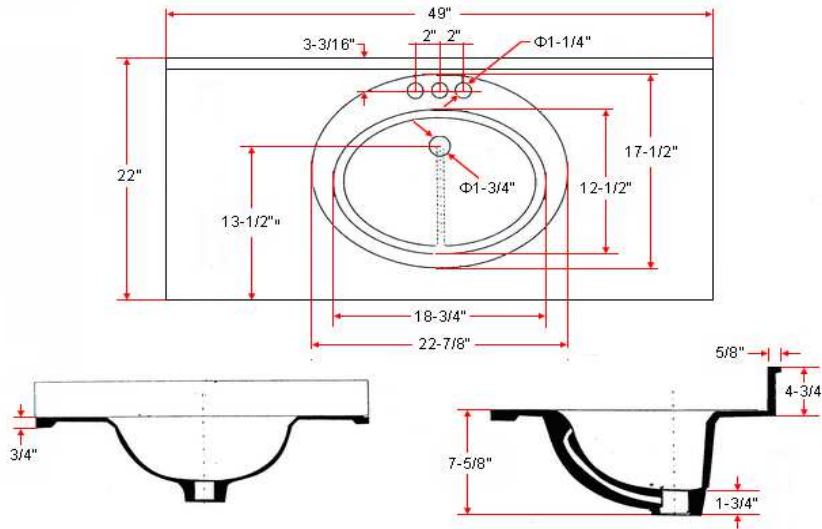

49" x 22" Oval Vanity Top

Specifications

- Material Content:** Cultured Marble
- Back splash:** Integrated
- Color:** Sandstone / Solid White / White on White / White on Bone
- Faucet Holes:** 3 holes, 4" center mount

Dimensions

Warranty & Compliances

- Warranty:** 1 Year Limited Warranty
- UPC:** Complaint
- CSA:** Complaint
- ANSI:** ANSI Z124.3 complaint

Order Codes & Finishes/Colors

	View Box	Sleeve Pack
Sandstone	551762	
Solid White	551390	550210
White on white	551184	550202
White on Bone	551226	550194