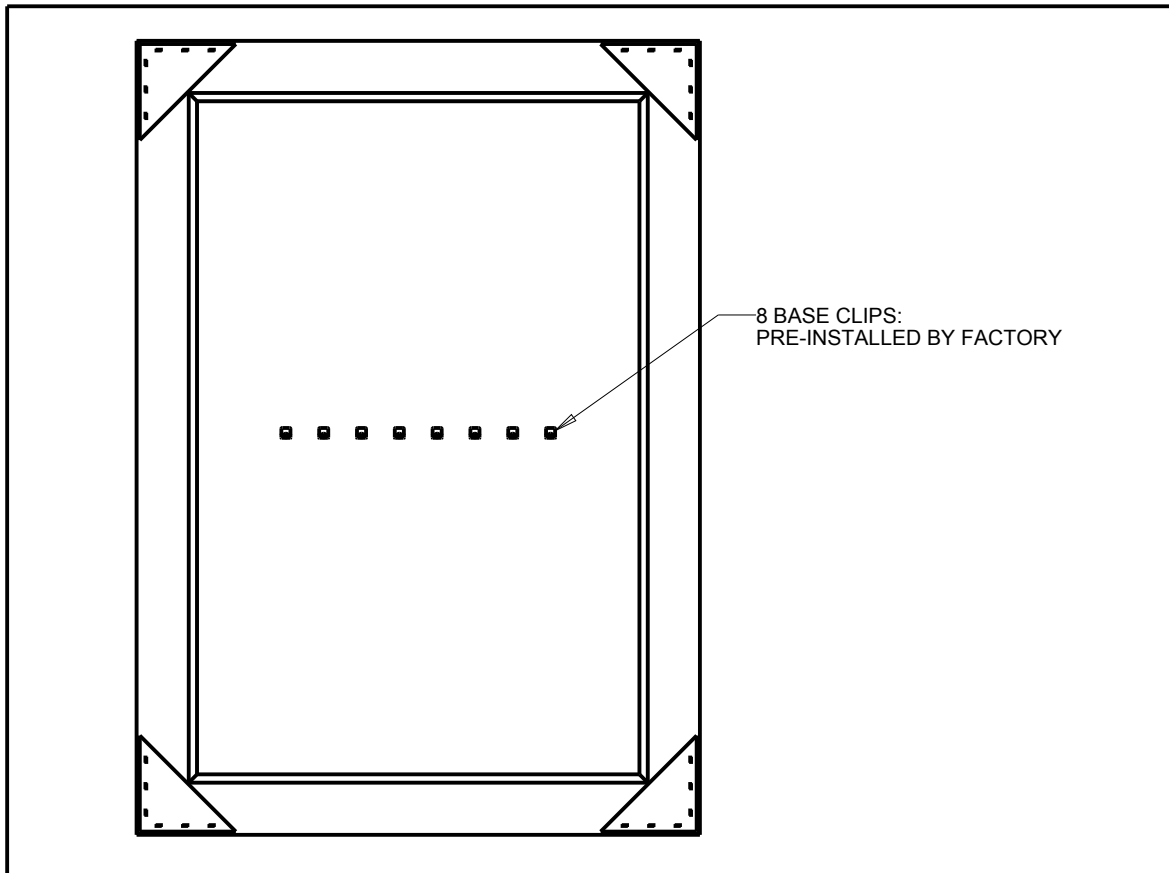

DELTA[®]

ACCESSORIES

- Delta[®] Custom Reflections™
- Rectangular Mirror Frame

		Height (in)	Width (in)	Frame (in)	Weight (lbs)	Finish
FRMM3-MBL-R	Medium Rectangle	35.55	23.54	3.15	4.48	Matte Black
FRMM3-MOS-R	Medium Rectangle	35.55	23.54	3.15	4.57	Stone Mosaic
FRMM3-NKL-R	Medium Rectangle	35.55	23.54	3.15	4.98	Vintage Nickel
FRMM3-WHM-R	Medium Rectangle	35.55	23.54	3.15	4.97	Matte White
FRML1-CHL-R	Large Rectangle	41.14	27.4	3.15	4.56	Classic Chrome
FRML1-GWM-R	Large Rectangle	41.14	27.4	3.15	5.84	Weathered Wood
FRML1-MBL-R	Large Rectangle	41.14	27.4	3.15	5.13	Matte Black
FRML1-MOS-R	Large Rectangle	41.14	27.4	3.15	5.23	Stone Mosaic
FRML1-NKL-R	Large Rectangle	41.14	27.4	3.15	5.7	Vintage Nickel
FRML1-WHM-R	Large Rectangle	41.14	27.4	3.15	5.69	Matte White