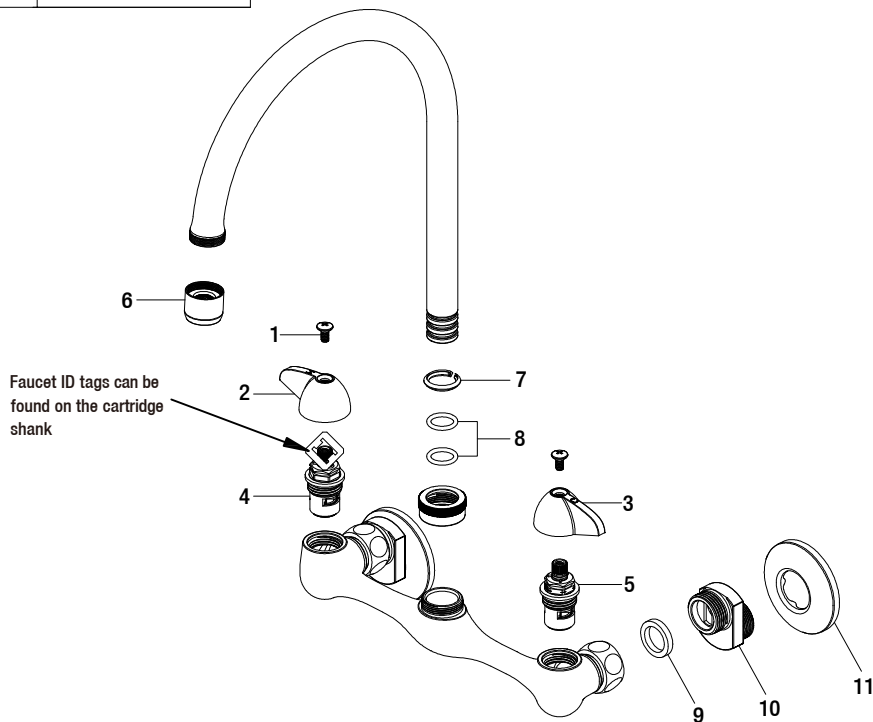

## Replacement Parts List

### Builders Hi Arc Wall Mount Kitchen Faucet

MODEL	Internet SKU #	FINISH
HD67735-0008D2	301879819	Stainless Steel

Many replacement parts can be purchased online or at your local store. Please use the table below to identify the part SKU number needed, go to [HOMEDEPOT.COM](http://HOMEDEPOT.COM), and check for online and store availability. If you can't find the part you are looking for, please call 1-855-HD-GLACIER

Part	Description	Part #	Internet SKU #	Store SKU #
1	Screw	RP50001		
2	Handle H	RP1007908D2		
3	Handle C	RP1008008D2		
4	Cartridge H	RP20070	301158188	
5	Cartridge C	RP20071	301158183	
6	Aerator	RP3024708D2		

Part	Description	Part #	Internet SKU #	Store SKU #
7	Clip	RP70106		
8	O-ring	RP60008		
9	Washer	RP64240		
10	Connector	RP70208		
11	Flange	RP8050808D2		