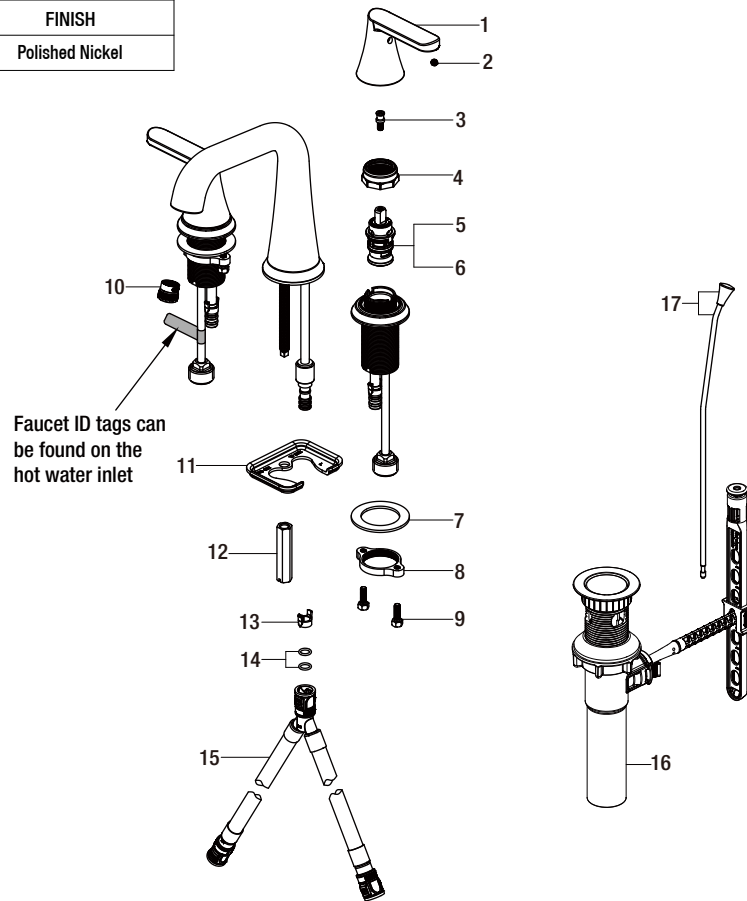

Replacement Parts List

Jax 8 in. Widespread 2-Handle High-Arc Bathroom Faucet in Polished Nickel

MODEL	SKU #	FINISH
67705W-6035	206929496	Polished Nickel

Many replacement parts can be purchased online or at your local store. Please use the table below to identify the part SKU number needed, go to HOMEDEPOT.COM, and check for online and store availability. If you can't find the part you are looking for, please call 1-855-HD-GLACIER.

Part	Description	Part #	Internet SKU #	Store SKU #
1	Handle	RP1347335		
2	Set screw	RP50002		
3	Connector	RP50003		
4	Bonnet nut	RP70435	206864739	
5	Cartridge H	RP20067	301158139	
6	Cartridge C	RP20068	301158129	
7	Washer	RP64147		
8	Nut	RP56059		
9	Screw	RP50004		

Part	Description	Part #	Internet SKU #	Store SKU #
10	Aerator	RP30187		
11	Washer	RP70228		
12	Lock nut	RP56012		
13	Block	RP70421		
14	O-ring	RP60002		
15	Quick connect hose	RP70430		
16	ClickInstall™ drain assembly	RP4022835		
17	Lift rod	RP4024835		