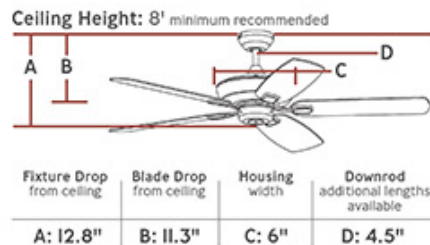

5COM52RZW: 52" Colony Max - Rubberized White

Specification Images:

Collection: Colony Max

UPC #:014817561395

Finish: Matte White (RZW)

Blade Finish: Matte White

Blade Finish 2: Undefined

Dimensions:

- **Diameter:** 52"
- **Weight:** 15.9 lbs.
- **Reverse Switch:** Manual
- **Rev. Switch Location:** Switch Housing
- **Motor Size:** 153.0 X 18.0
- **Diameter of Housing:** 6.0
- **Capacitor Value:** 4.5+5+6uF 305V+250V+250V 105?
- **Lead Wire Length:** 78 inches
- **Remote Included:** None
- **Remote Group(s):** CK250,NEO

Features:

- Flush mount hardware is included
- Fixture is operated with a pull chain

Material List:

Safety Listing:

Safety Listed for Damp Locations

Instruction Sheets:

English (5COM52XX-CUL-ENG)
French (5COM52XX-CUL-CF)

Blade Details:

Blade Group	Diameter	Included	RPM Hi	CFM Hi	Watts Hi	Amps Hi	RPM Med	CFM Med	Watts Med	Amps Med	RPM Low	CFM Low	Watts Low	Amps Low
	52	Yes	178.0	4257.0	58.0	0.51	115.0	3217.0	26.6	0.34	74.0	2132.0	12.6	0.23

Mounting Options:

Mounting Type	Included	Item	Downrod Length	Downrod Diameter	Overall Height	Blade to Ceiling	Min. Ceiling Height	Canopy Style	Canopy Diameter
Downrod (Included)	yes		4.5	0.5	12.8	11.3	7.94	Dual Mount	5.12