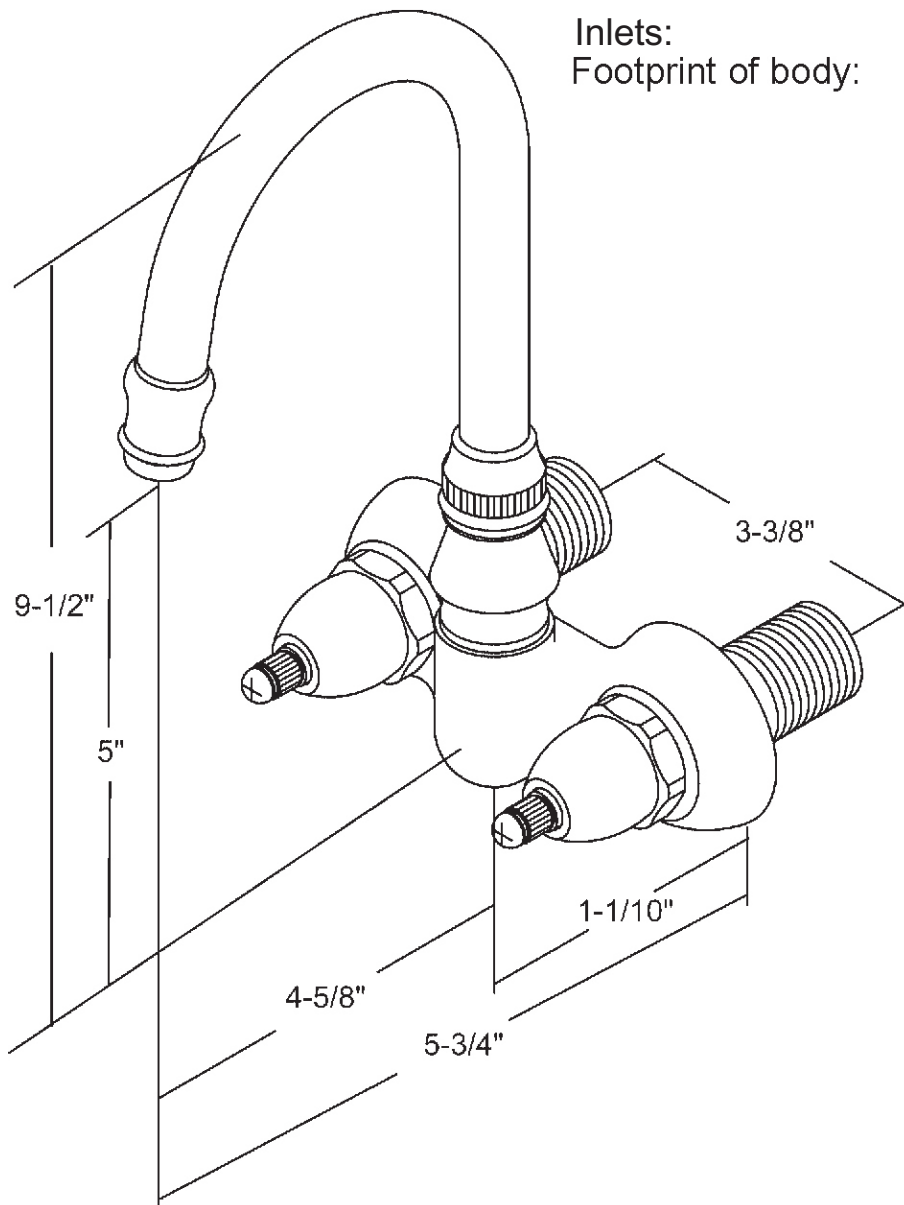

Specification for **TW36-TW40**

For Tubwall Mount Only
1/4" Turn Washerless Cartridges

Flow Rate : 5.5 GPM @ 60 PSI

Inlets: 3/4" IPS
Footprint of body: 5 3/4" x 2 1/16"

Revised 4/23/08