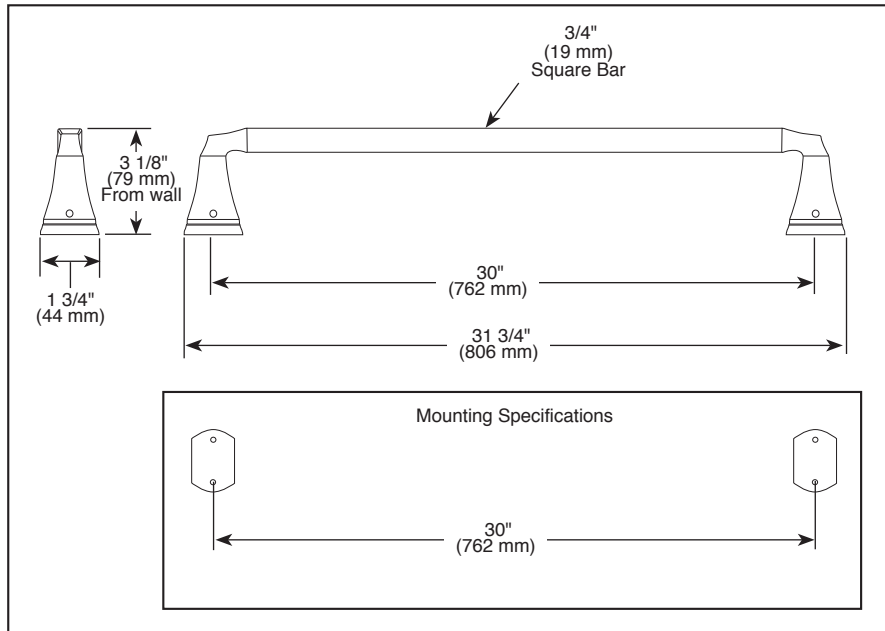

## ACCESSORIES

- Dryden™ Bath Collection
- 30" Towel Bar

Submitted Model No.: \_\_\_\_\_

Specific Features: \_\_\_\_\_

▲ Designate Proper Finish Suffix

### STANDARD SPECIFICATIONS:

- Wood blocking is preferable behind all wall surfaces. If wood blocking is not available, the following fasteners are suggested: Tile/Masonry-Plastic or lead Anchors Plaster/drywall-Toggle bolts.
- Mounting hardware and mounting template included with product.