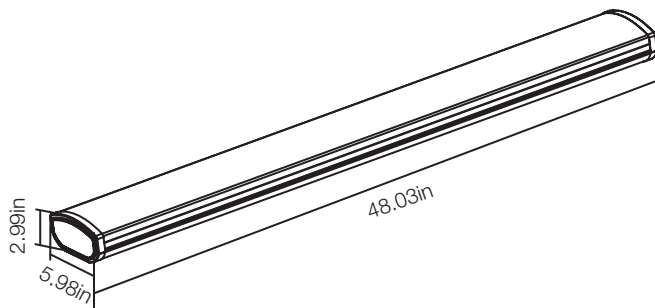

PRODUCT SPECIFICATIONS

4ft LED Wrap Light

54654241
SKU# 1001361676

SPECIFICATIONS

Model Number	54654141
SKU	1001361676
OSMID	206032014
Power	40 W
AC Voltage, Frequency	120V, 60 Hz
Color Temp (nom.)	4000K
Operation Temp	-4°F ~ 113°F
CRI	80
Lumen Output (min.)	3600 lm
Dimming	NO
Lifetime Rating	L70/50000Hrs
Efficacy	90 lm/watt

ADVANTAGES

- 50,000 Hours of Continuous Use
- 7/8" Knockouts (3)

APPLICATIONS

Suitable for damp locations

SURFACE MOUNT

PACKAGING

Weight (±0.5 lb)	4.14 lbs
Size (L x W x H) (±0.1 in)	48.03in x 5.98in x 2.99in
Box Dimensions	51.61in x 6.89in x 3.78in
Gross Weight	5.45 lbs
UPC	849489001913