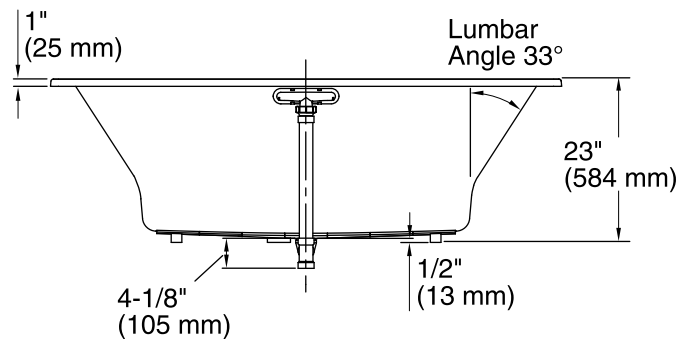

Features

- Center drain.
- Slotted overflow for deep soaking.
- Integral lumbar support.
- 72" (1829 mm) x 36" (914 mm) x 23" (584 mm)

Material

- Acrylic

Installation

- Drop-in or under-mount.

Required Accessories

Drop-In Rim Detail

Technical Information

All product dimensions are nominal.

Installation:	Drop-in, Under-mount
Drain location:	Center
Basin area, bottom:	45-3/4" x 25-15/16" (1162 mm x 659 mm)
Basin area, top:	65-3/8" x 29-5/16" (1661 mm x 745 mm)
Weight:	82 lbs (37.2 kg)
Minimum floor load:	58 lbs/ft ² (283.2 kg/m ²)
Water depth:	19-7/16" (494 mm)
Water capacity:	112.9 gal (427.4 L)
Cutout:	Drop-in, 71-1/2" x 35-1/2" (1816 mm x 902 mm)