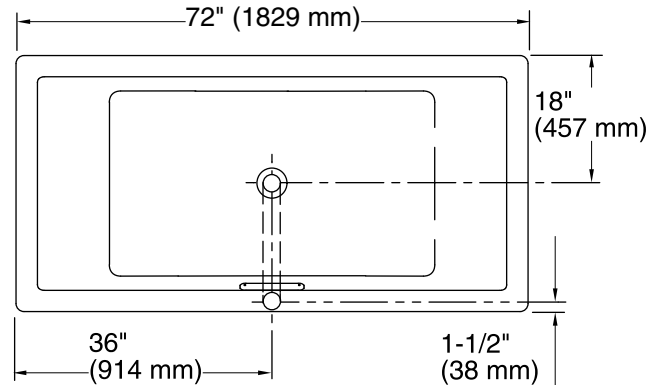

Features

- Center drain.
- Slotted overflow for deep soaking.
- Integral lumbar support.
- 72" (1829 mm) x 36" (914 mm) x 23" (584 mm)

Material

- Acrylic

Installation

- Drop-in or under-mount.

Required Accessories

Drop-In Rim Detail

Technical Information

All product dimensions are nominal.

Installation:	Drop-in, Under-mount
Drain location:	Center
Basin area, bottom:	45-3/4" x 25-15/16" (1162 mm x 659 mm)
Basin area, top:	65-3/8" x 29-5/16" (1661 mm x 745 mm)
Weight:	82 lbs (37.2 kg)
Minimum floor load:	58 lbs/ft ² (283.2 kg/m ²)
Water depth:	19-7/16" (494 mm)
Water capacity:	112.9 gal (427.4 L)
Cutout:	Drop-in, 71-1/2" x 35-1/2" (1816 mm x 902 mm)