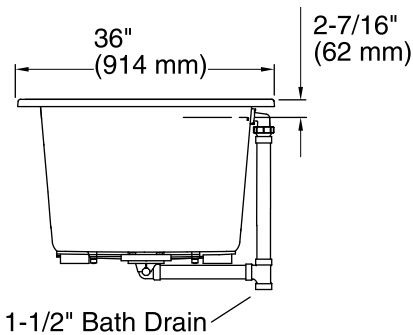

Features

- Center drain.
- Slotted overflow for deep soaking.
- Integral lumbar support.
- 72" (1829 mm) x 36" (914 mm) x 23" (584 mm)

Material

- Acrylic

Installation

- Drop-in or under-mount.

Required Accessories

Drop-In Rim Detail

Technical Information

All product dimensions are nominal.

Installation:	Drop-in, Under-mount
Drain location:	Center
Basin area, bottom:	45-3/4" x 25-15/16" (1162 mm x 659 mm)
Basin area, top:	65-3/8" x 29-5/16" (1661 mm x 745 mm)
Weight:	82 lbs (37.2 kg)
Minimum floor load:	58 lbs/ft ² (283.2 kg/m ²)
Water depth:	19-7/16" (494 mm)
Water capacity:	112.9 gal (427.4 L)
Cutout:	Drop-in, 71-1/2" x 35-1/2" (1816 mm x 902 mm)

Notes

Measure your actual product for rough-in details.

Install this product according to the installation instructions.

The hot water supply should be 70% of the capacity of the bath or greater. Installations will vary.