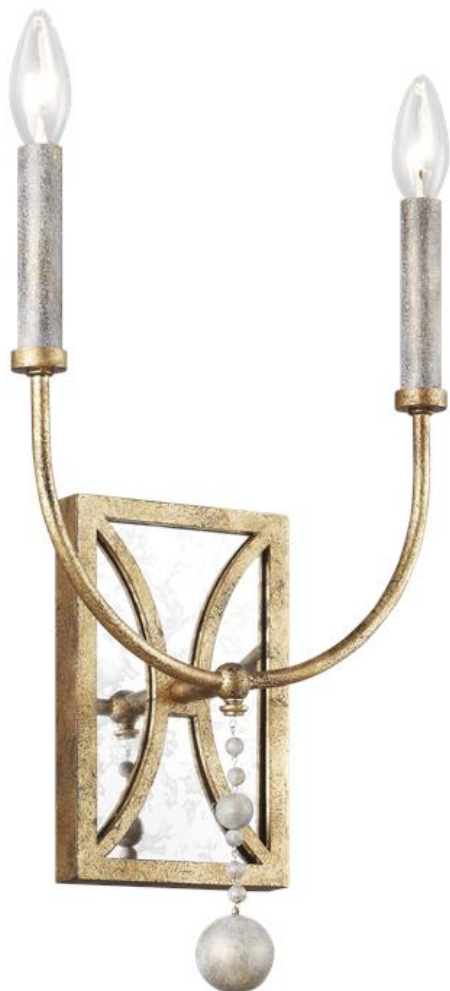

FEISS

EST. 1955

WB1920ADB: 2 - Light Wall Sconce

Dimensions:

Width: 10 1/2" **Extends:** 3 3/4"
Height: 16 1/2" **Wire:** 8" (color/Black/White)
Weight: 2.2 lbs. **Mounting Proc.:** Wall / Bath
Connection: Mounted To Box

Bulbs:

2 - Candelabra Torpedo 60w Max. 120v - Not included

Material List:

1 Body - Steel - Antique Gild

Safety Listing:

Safety Listed for Damp Locations
 Safety Listed for Damp Locations

Instruction Sheets:

Trilingual (English, Spanish, and French) (WB1920)

Collection: Marielle

UPC #: 014817592191

Finish: Antique Gild (ADB)

Backplate / Canopy Details:

Type	Height / Length	Width	Depth	Diameter	Outlet Box Up	Outlet Box Down
Back Plate	8	5	1		10 5/8	5 7/8