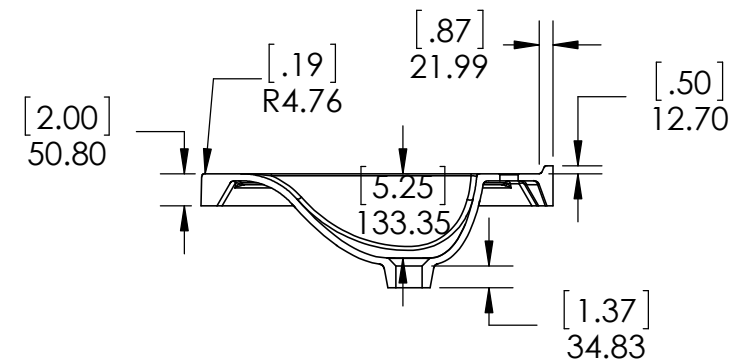

Top View

Isometric View

Front view

SECTION A-A
Side View

Back View

ITEM:	GD48-WO	REV	A
NAME:	Greyford 48in		

Propiedad y Confidencialidad La información contenida en este dibujo es puramente propiedad de <i>Woodcrafters Home Products LLC</i> . Queda prohibida cualquier reproducción parcial o total sin el permiso por escrito de <i>Woodcrafters Home Product LLC</i> .	DRAWING	ARB	05/15/19	MATERIAL: German beech 4/4 Particle Board Laminated in White Washed Oak Greyford 48in
	REVIEW	ING	05/15/19	
	APPROVED	R&D	05/15/19	
	SCALE: 1:20	MODEL:		

DRAWING TYPE	ITEM ID	ITEM DESCRIPTION	TECHNOLOGIES	DRAWING STATUS
Finish Good	HU4922R-WH	Vtop Wave 49 x 22 4 in	AB Composite	Ready for production
Finish Good	HU49R-WH	Glacier Bay in. Cultured Marble Vanity Top - White	AB Composite	Ready for production

REV	ECO #	DESCRIPTION	REV'D BY DATE	CHK'D BY DATE	APRV'D BY DATE
1		New Design	4/01/16	4/01/16	4/01/16
2		New item, Online	2/06/18	2/06/18	2/06/18

Estimated Weight: 16.5kg

PROPRIETARY AND CONFIDENTIAL
 THE INFORMATION CONTAINED IN THIS DRAWING IS THE SOLE PROPERTY OF WOODCRAFTERS. ANY REPRODUCTION IN PART OR AS A WHOLE WITHOUT THE WRITTEN PERMISSION OF WOODCRAFTERS IS PROHIBITED.

UNLESS OTHERWISE SPECIFIED
 DIMENSIONS ARE IN MM. AND (INCHES)
 TOLERANCES ARE
 + 0.125 [3.175] - 0.125 [-3.175]
 SCALE:1:12

	NAME	DATE
DRAWN	E. Sandoval	4/01/16
CHECKED	O. Razo	2/06/18
ENG APPR.	V. Sanchez	2/06/18
MFG APPR.	C. Leal	2/06/18