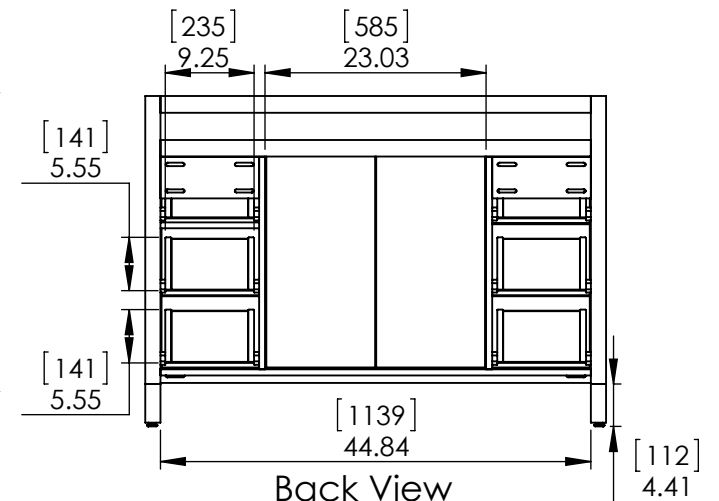

Top View

Isometric View

Front view

SECTION A-A
Side View

Back View

ITEM:	GD48-WO	REV	A
NAME:	Greyford 48in		

Propiedad y Confidencialidad La información contenida en este dibujo es puramente propiedad de <i>Woodcrafters Home Products LLC</i> . Queda prohibida cualquier reproducción parcial o total sin el permiso por escrito de <i>Woodcrafters Home Product LLC</i> .	DRAWING	ARB	05/15/19	MATERIAL: German beech 4/4 Particle Board Laminated in White Washed Oak Greyford 48in
	REVIEW	ING	05/15/19	
	APPROVED	R&D	05/15/19	
	SCALE: 1:20	MODEL:		

DRAWING TYPE	ITEM ID	ITEM DESCRIPTION	TECHNOLOGIES	DRAWING STATUS
Finish Good	HU4922R-WH	Vtop Wave 49 x 22 4 in	AB Composite	Ready for production
Finish Good	HU49R-WH	Glacier Bay in. Cultured Marble Vanity Top - White	AB Composite	Ready for production

REV	ECO #	DESCRIPTION	REV'D BY DATE	CHK'D BY DATE	APRV'D BY DATE
1		New Design	4/01/16	4/01/16	4/01/16
2		New item, Online	2/06/18	2/06/18	2/06/18

Estimated Weight: 16.5kg

PROPRIETARY AND CONFIDENTIAL
 THE INFORMATION CONTAINED IN THIS DRAWING IS THE SOLE PROPERTY OF WOODCRAFTERS. ANY REPRODUCTION IN PART OR AS A WHOLE WITHOUT THE WRITTEN PERMISSION OF WOODCRAFTERS IS PROHIBITED.

UNLESS OTHERWISE SPECIFIED
 DIMENSIONS ARE IN MM. AND (INCHES)
 TOLERANCES ARE
 + 0.125 [3.175] - 0.125 [-3.175]
 SCALE:1:12

	NAME	DATE
DRAWN	E. Sandoval	4/01/16
CHECKED	O. Razo	2/06/18
ENG APPR.	V. Sanchez	2/06/18
MFG APPR.	C. Leal	2/06/18