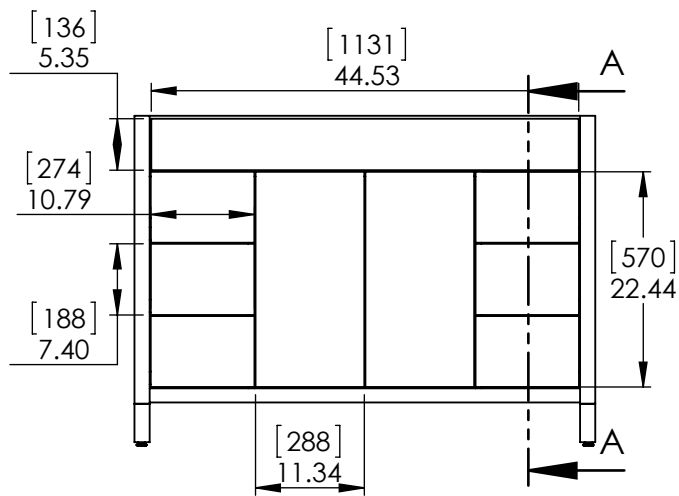

Top View

Isometric View

Front view

SECTION A-A
Side View

Back View

ITEM:	GD48-WO	REV	A
NAME:	Greyford 48in		

Propiedad y Confidencialidad La información contenida en este dibujo es puramente propiedad de <i>Woodcrafters Home Products LLC</i> . Queda prohibida cualquier reproducción parcial o total sin el permiso por escrito de <i>Woodcrafters Home Product LLC</i> .	DRAWING	ARB	05/15/19	MATERIAL: German beech 4/4 Particle Board Laminated in White Washed Oak Greyford 48in
	REVIEW	ING	05/15/19	
	APPROVED	R&D	05/15/19	
	SCALE: 1:20	MODEL:		

REV	ECO #	DESCRIPTION	REV'D BY DATE	CHK'D BY DATE	APRV'D BY DATE
1		New Design	4/01/16	4/01/16	4/01/16
2		New item, Online	2/06/18	2/06/18	2/06/18

Estimated Weight: 16.5kg

PROPRIETARY AND CONFIDENTIAL
 THE INFORMATION CONTAINED IN THIS DRAWING IS THE SOLE PROPERTY OF WOODCRAFTERS. ANY REPRODUCTION IN PART OR AS A WHOLE WITHOUT THE WRITTEN PERMISSION OF WOODCRAFTERS IS PROHIBITED.

UNLESS OTHERWISE SPECIFIED
 DIMENSIONS ARE IN MM. AND (INCHES)
 TOLERANCES ARE
 + 0.125 [3.175] - 0.125 [-3.175]
 SCALE:1:12

	NAME	DATE
DRAWN	E. Sandoval	4/01/16
CHECKED	O. Razo	2/06/18
ENG APPR.	V. Sanchez	2/06/18
MFG APPR.	C. Leal	2/06/18

Wood Crafters

SIZE DWG. NO. **A** Vtop Wave 49x22

SHEET 1 OF 1
 REV: 1