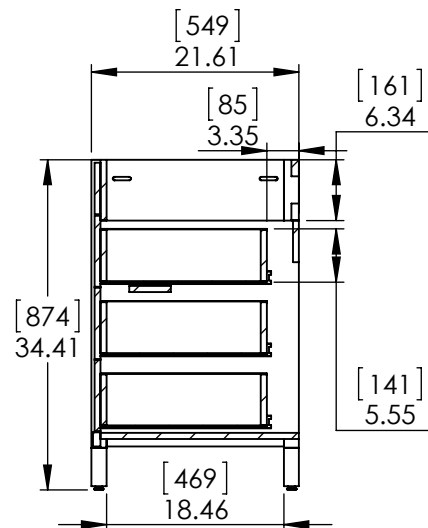

Top View

Isometric View

Front view

SECTION A-A
Side View

Back View

ITEM:	GD48-WO	REV	A
NAME:	Greyford 48in		

Propiedad y Confidencialidad La información contenida en este dibujo es puramente propiedad de <i>Woodcrafters Home Products LLC</i> . Queda prohibida cualquier reproducción parcial o total sin el permiso por escrito de <i>Woodcrafters Home Product LLC</i> .	DRAWING	ARB	05/15/19	MATERIAL: German beech 4/4 Particle Board Laminated in White Washed Oak Greyford 48in
	REVIEW	ING	05/15/19	
	APPROVED	R&D	05/15/19	
	SCALE: 1:20	MODEL:		

REV	ECO #	DESCRIPTION	REV'D BY DATE	CHK'D BY DATE	APRV'D BY DATE
1		New Design	4/01/16	4/01/16	4/01/16
2		New item, Online	2/06/18	2/06/18	2/06/18

Estimated Weight: 16.5kg

PROPRIETARY AND CONFIDENTIAL
 THE INFORMATION CONTAINED IN THIS DRAWING IS THE SOLE PROPERTY OF WOODCRAFTERS. ANY REPRODUCTION IN PART OR AS A WHOLE WITHOUT THE WRITTEN PERMISSION OF WOODCRAFTERS IS PROHIBITED.

UNLESS OTHERWISE SPECIFIED
 DIMENSIONS ARE IN MM. AND (INCHES)
 TOLERANCES ARE
 + 0.125 [3.175] - 0.125 [-3.175]
 SCALE:1:12

	NAME	DATE
DRAWN	E. Sandoval	4/01/16
CHECKED	O. Razo	2/06/18
ENG APPR.	V. Sanchez	2/06/18
MFG APPR.	C. Leal	2/06/18

Wood Crafters

SIZE DWG. NO. **A** Vtop Wave 49x22

SHEET 1 OF 1
 REV: 1