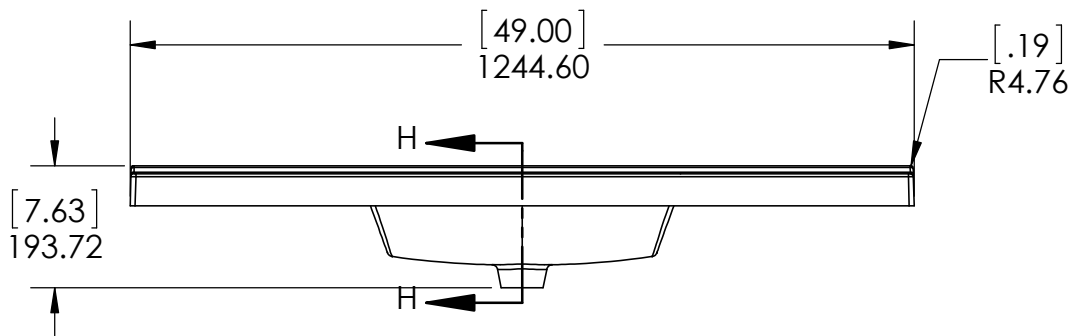

Top View

Isometric View

Front view

SECTION A-A
Side View

Back View

ITEM:	GD48-WO	REV	A
NAME:	Greyford 48in		

Propiedad y Confidencialidad La información contenida en este dibujo es puramente propiedad de <i>Woodcrafters Home Products LLC</i> . Queda prohibida cualquier reproducción parcial o total sin el permiso por escrito de <i>Woodcrafters Home Product LLC</i> .	DRAWING	ARB	05/15/19	MATERIAL: German beech 4/4 Particle Board Laminated in White Washed Oak Greyford 48in
	REVIEW	ING	05/15/19	
	APPROVED	R&D	05/15/19	
	SCALE: 1:20	MODEL:		

DRAWING TYPE	ITEM ID	ITEM DESCRIPTION	TECHNOLOGIES	DRAWING STATUS
Finish Good	HU4922R-WH	Vtop Wave 49 x 22 4 in	AB Composite	Ready for production
Finish Good	HU49R-WH	Glacier Bay in. Cultured Marble Vanity Top - White	AB Composite	Ready for production

REV	ECO #	DESCRIPTION	REV'D BY DATE	CHK'D BY DATE	APRV'D BY DATE
1		New Design	4/01/16	4/01/16	4/01/16
2		New item, Online	2/06/18	2/06/18	2/06/18

Estimated Weight: 16.5kg

PROPRIETARY AND CONFIDENTIAL
 THE INFORMATION CONTAINED IN THIS DRAWING IS THE SOLE PROPERTY OF WOODCRAFTERS. ANY REPRODUCTION IN PART OR AS A WHOLE WITHOUT THE WRITTEN PERMISSION OF WOODCRAFTERS IS PROHIBITED.

UNLESS OTHERWISE SPECIFIED
 DIMENSIONS ARE IN MM. AND (INCHES)
 TOLERANCES ARE
 + 0.125 [3.175] - 0.125 [-3.175]
 SCALE:1:12

	NAME	DATE
DRAWN	E. Sandoval	4/01/16
CHECKED	O. Razo	2/06/18
ENG APPR.	V. Sanchez	2/06/18
MFG APPR.	C. Leal	2/06/18