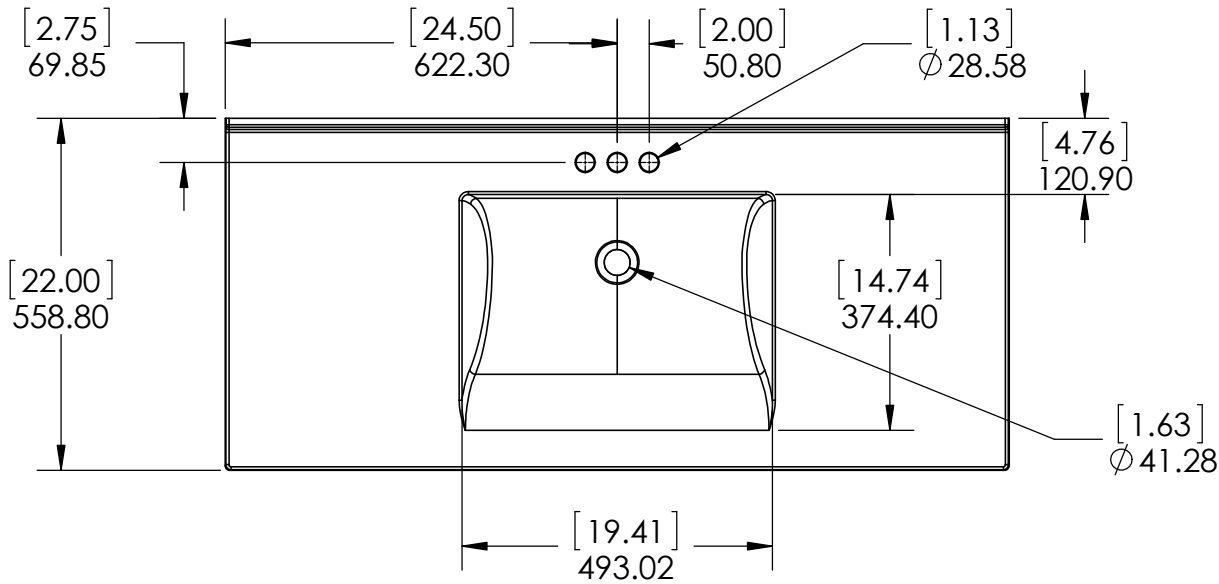

Top View

Isometric View

Front view

SECTION A-A
Side View

Back View

ITEM:	GD48-WO	REV	A
NAME:	Greyford 48in		

Propiedad y Confidencialidad La información contenida en este dibujo es puramente propiedad de <i>Woodcrafters Home Products LLC</i> . Queda prohibida cualquier reproducción parcial o total sin el permiso por escrito de <i>Woodcrafters Home Product LLC</i> .	DRAWING	ARB	05/15/19	MATERIAL: German beech 4/4 Particle Board Laminated in White Washed Oak Greyford 48in
	REVIEW	ING	05/15/19	
	APPROVED	R&D	05/15/19	
	SCALE: 1:20	MODEL:		

DRAWING TYPE	ITEM ID	ITEM DESCRIPTION	TECHNOLOGIES	DRAWING STATUS
Finish Good	HU4922R-WH	Vtop Wave 49 x 22 4 in	AB Composite	Ready for production
Finish Good	HU49R-WH	Glacier Bay in. Cultured Marble Vanity Top - White	AB Composite	Ready for production

REV	ECO #	DESCRIPTION	REV'D BY DATE	CHK'D BY DATE	APRV'D BY DATE
1		New Design	4/01/16	4/01/16	4/01/16
2		New item, Online	2/06/18	2/06/18	2/06/18

Estimated Weight: 16.5kg

PROPRIETARY AND CONFIDENTIAL
 THE INFORMATION CONTAINED IN THIS DRAWING IS THE SOLE PROPERTY OF WOODCRAFTERS. ANY REPRODUCTION IN PART OR AS A WHOLE WITHOUT THE WRITTEN PERMISSION OF WOODCRAFTERS IS PROHIBITED.

UNLESS OTHERWISE SPECIFIED
 DIMENSIONS ARE IN MM. AND (INCHES)
 TOLERANCES ARE
 + 0.125 [3.175] - 0.125 [-3.175]
 SCALE:1:12

	NAME	DATE
DRAWN	E. Sandoval	4/01/16
CHECKED	O. Razo	2/06/18
ENG APPR.	V. Sanchez	2/06/18
MFG APPR.	C. Leal	2/06/18